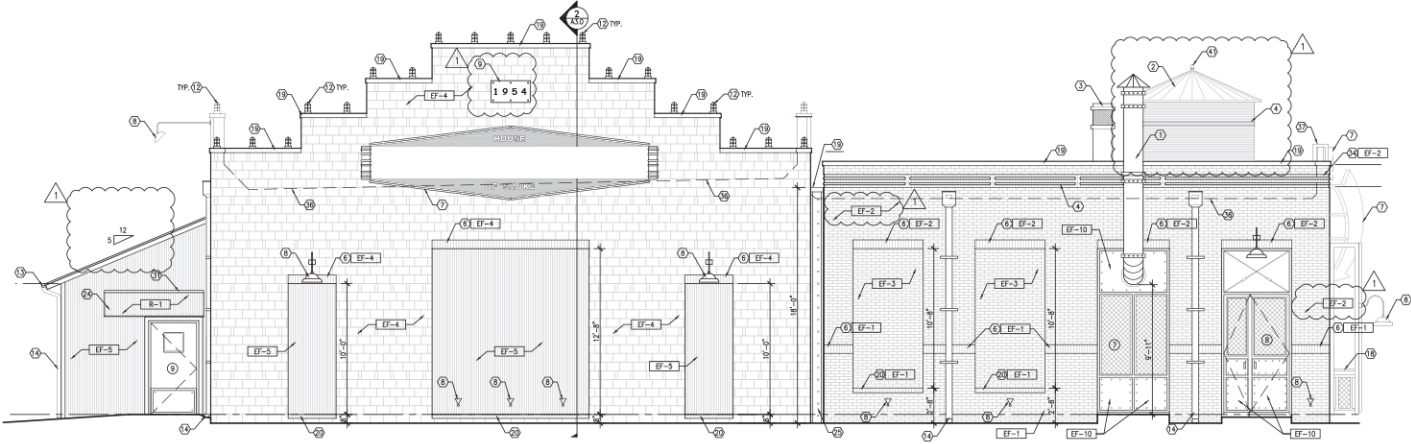

WEST END

LUBBOCK, TEXAS

FRONT ELEVATION

SIDE ELEVATION

Suite 3008 - 5,800 SF