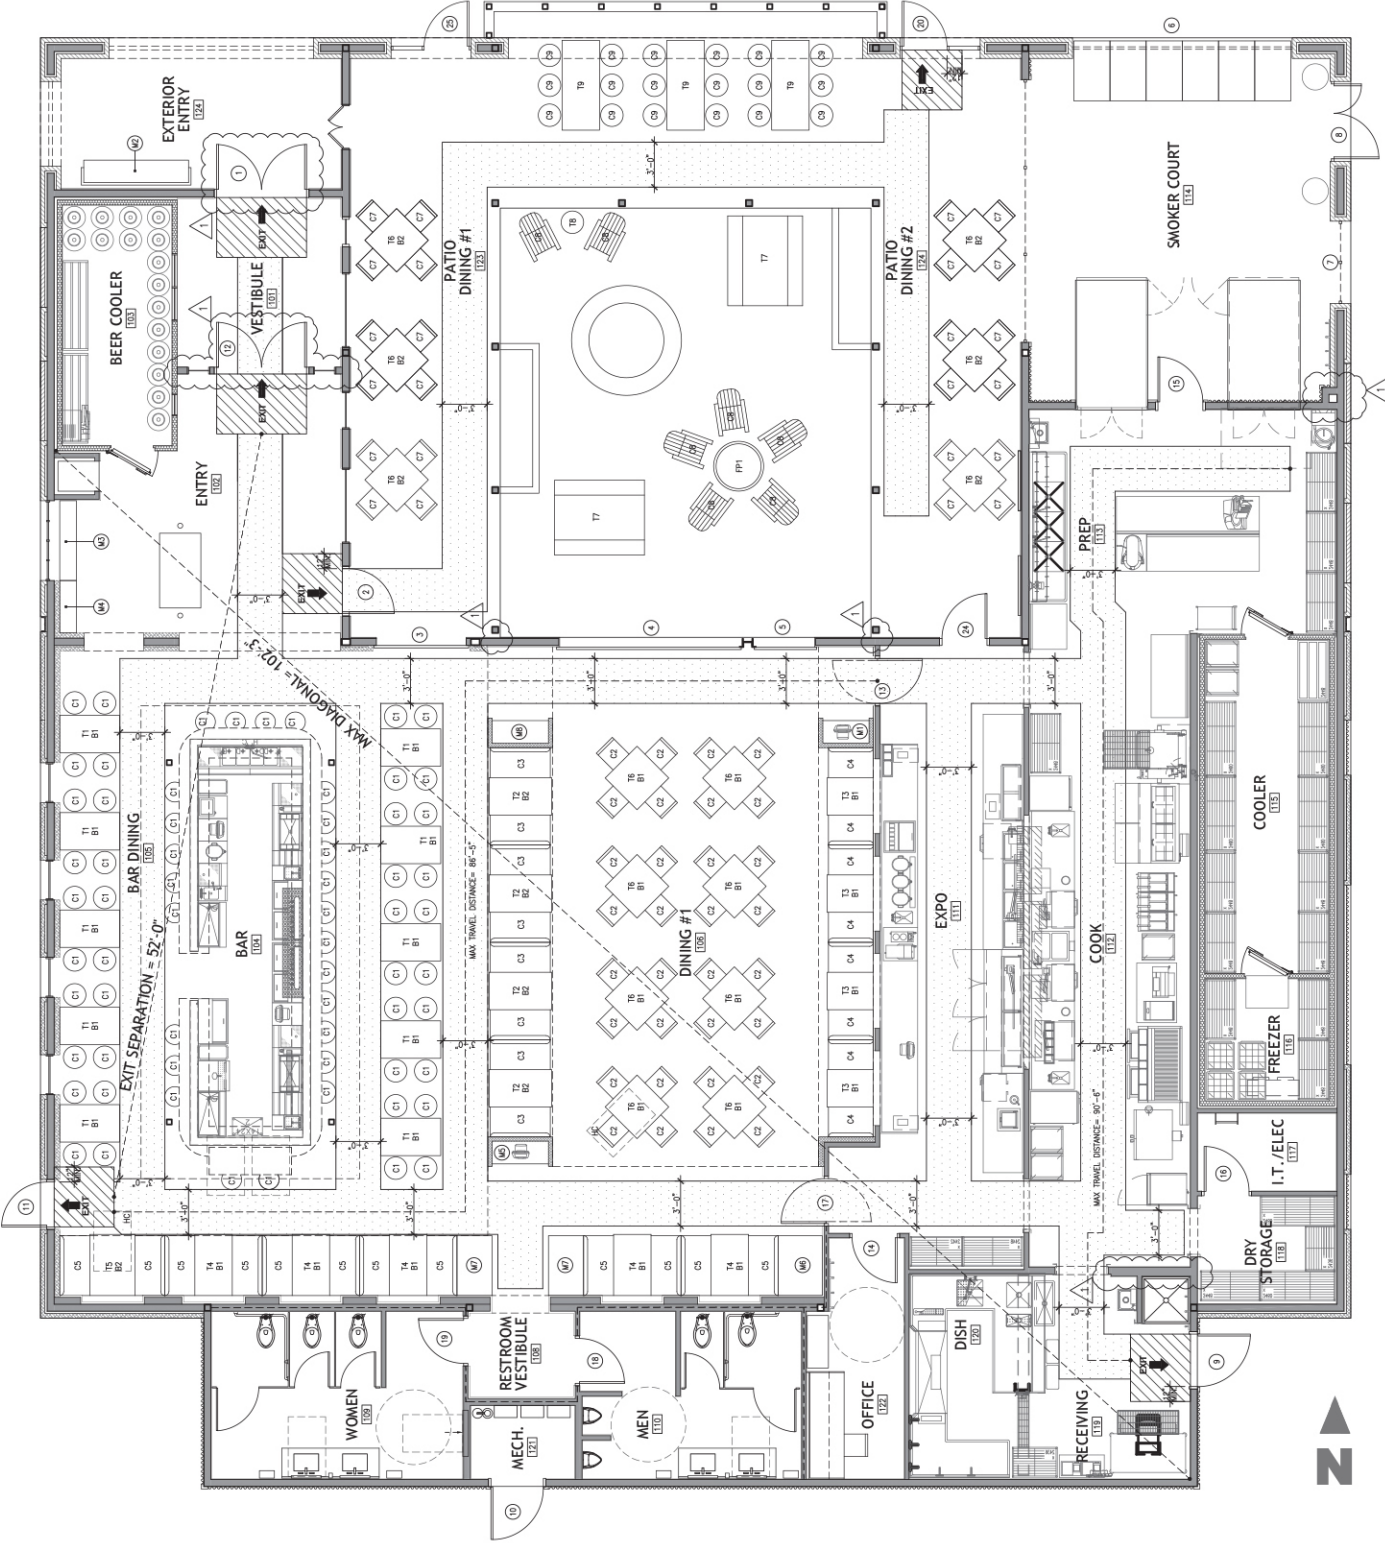

WEST END

LUBBOCK, TEXAS

FRONT ELEVATION

SIDE ELEVATION

Suite 3008 - 5,800 SF