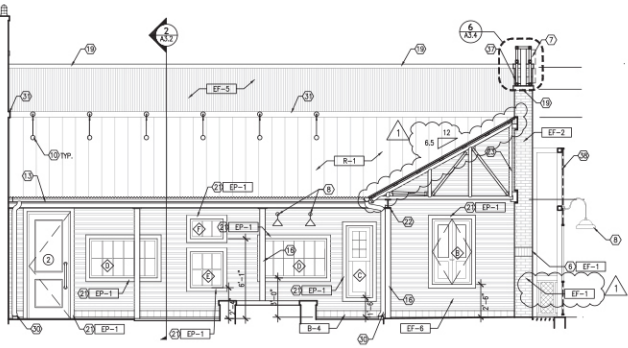

WEST END

LUBBOCK, TEXAS

FRONT ELEVATION

SIDE ELEVATION

Suite 3008 - 5,800 SF