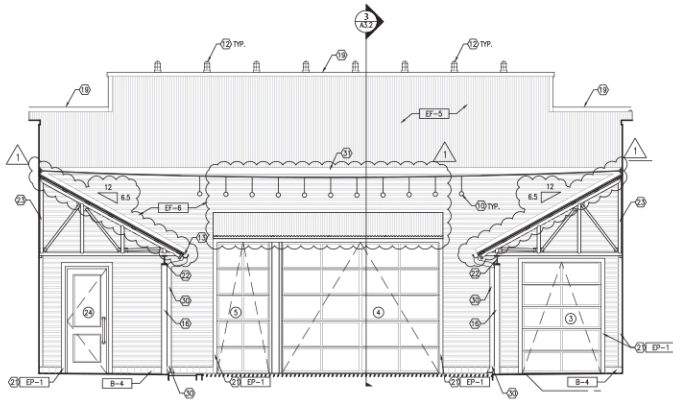

WEST END

LUBBOCK, TEXAS

FRONT ELEVATION

SIDE ELEVATION

Suite 3008 - 5,800 SF