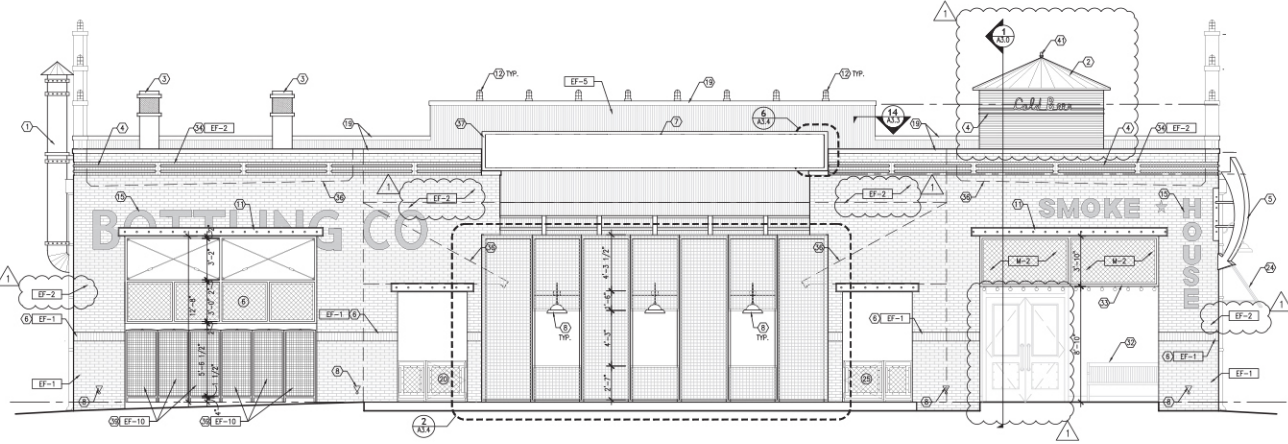

WEST END

LUBBOCK, TEXAS

FRONT ELEVATION

SIDE ELEVATION

Suite 3008 - 5,800 SF