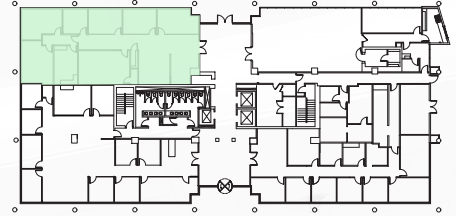

SOMERSET

4505 & 4515 FALLS OF NEUSE RD RALEIGH NC 27609

South (4505)

Suite 150: 3,464 RSF

key