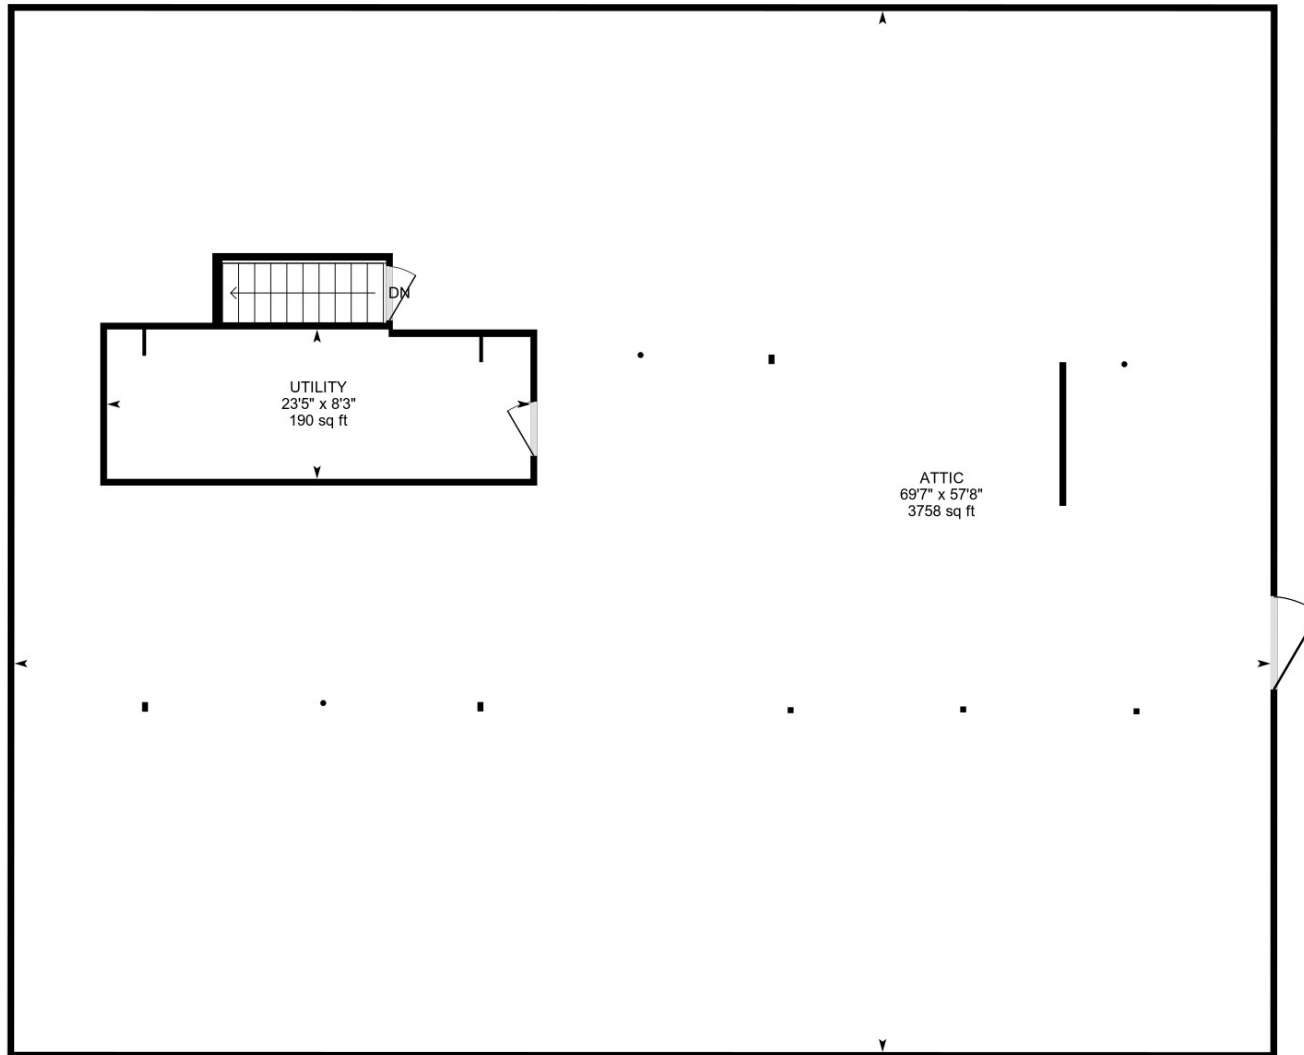

39 Brookside Cir, Candler, NC

Attic Unfinished Area 4096.58 sq ft

PREPARED: 2025/09/04