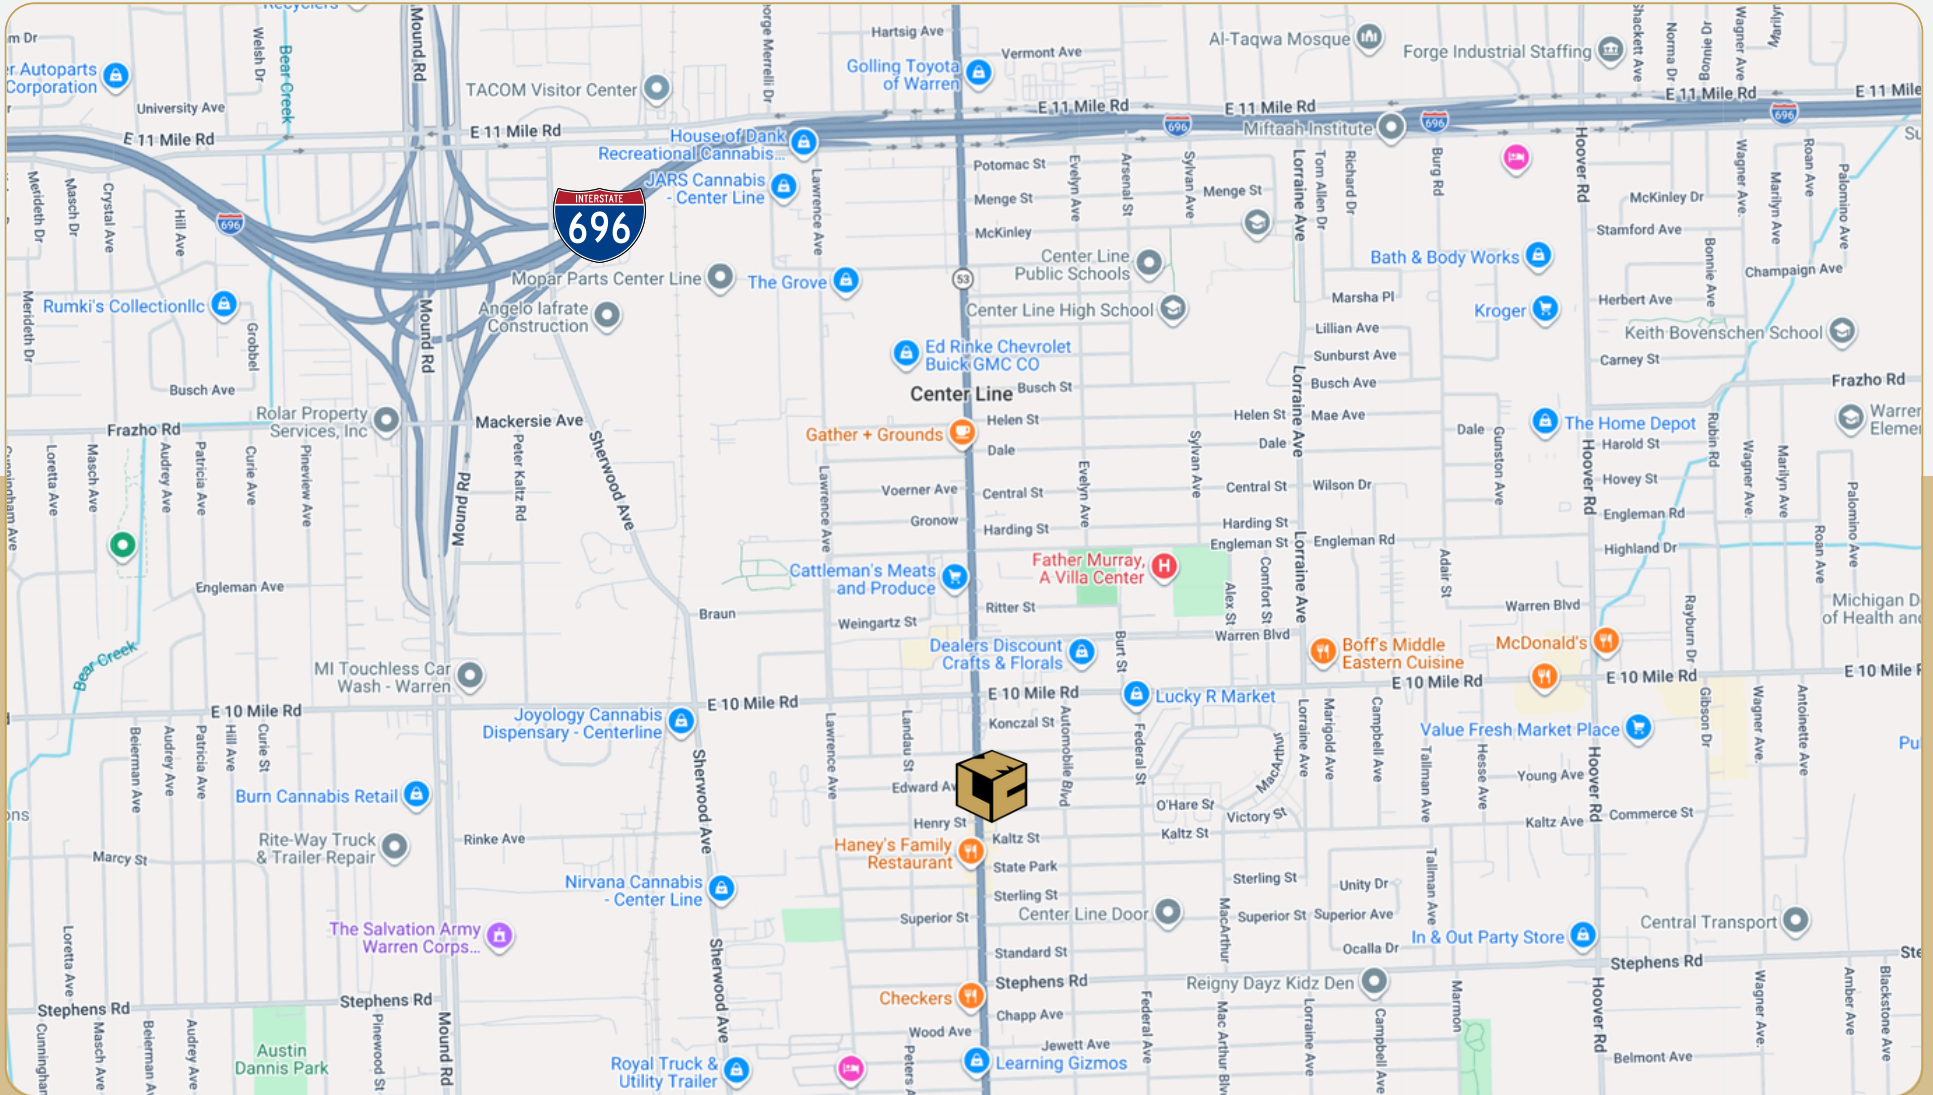

24604 Van Dyke Ave

Center Line, MI

L. MASON CAPITANI

CORFAC INTERNATIONAL

248.637.9700 | LMCap.com

Information contained herein was obtained from sources deemed to be reliable but is not guaranteed. Subjects to prior sales, changes of price or withdrawal.