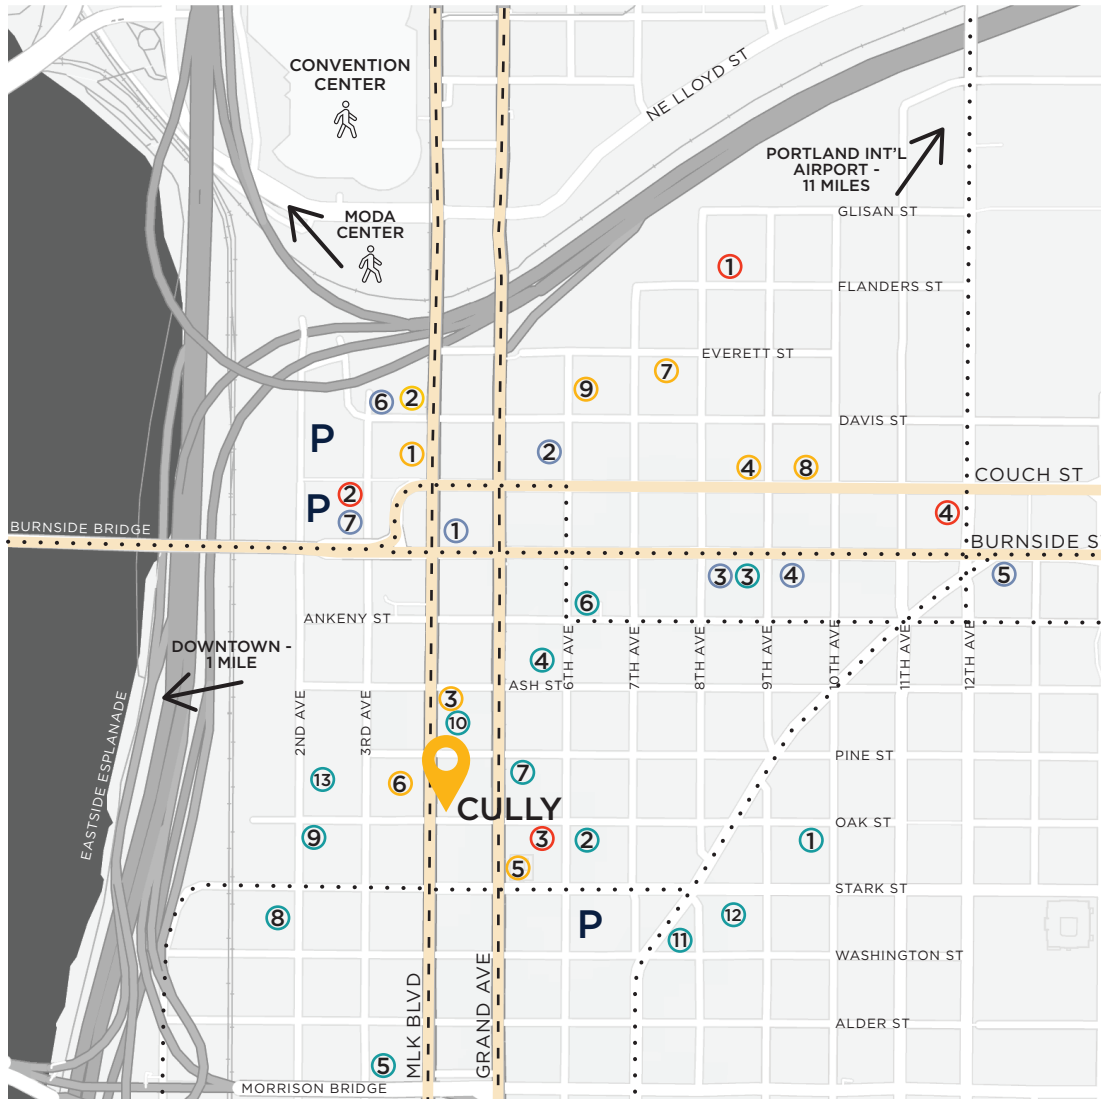

## KEY

WALKING DISTANCE

PARKING

BUS ROUTE

STREET CAR

BIKE LANE

1. Base Camp Brewing
2. Cooper's Hall
3. Doug Fir Lounge
4. J&M Cafe
5. Le Bistro Montage
6. Marukin Ramen
7. Nicholas Lebanese
8. Olympia Provisions
9. Produce Row
10. Revelry
11. Rum Club
12. The Upper Crust
13. Wayfinder Brewing