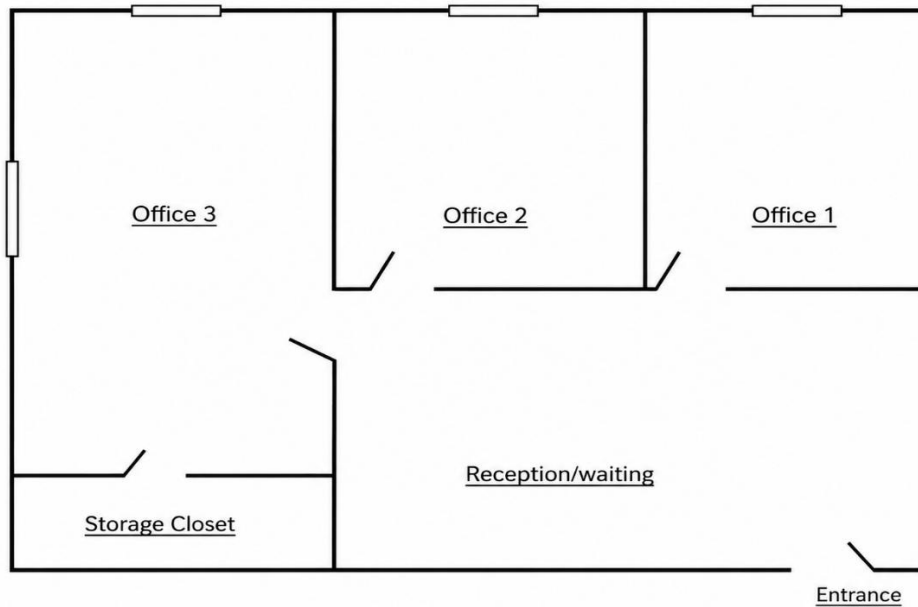

## 5586 MAIN

5586 MAIN STREET, WILLIAMSVILLE, NY 14221

+/- 660 SF

OCCUPANT AREA +/- 660 SF  
**SUITE 209**

CONCEPTUAL FLOOR PLAN – NOT TO SCALE