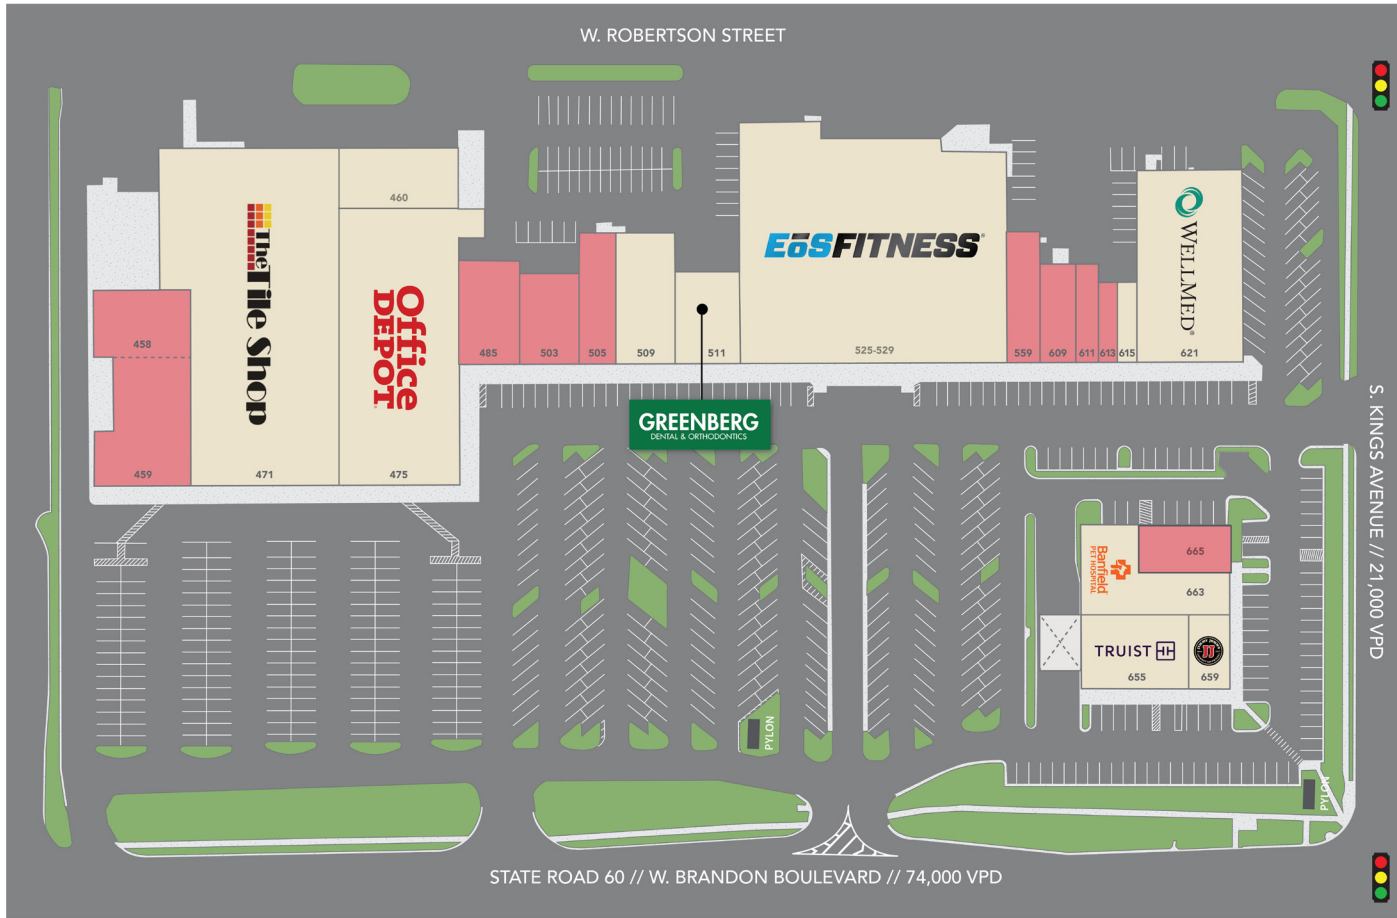

CLAYTON PLAZA

459 - 665 W. Brandon Boulevard, Brandon, FL 33511

UNIT	TENANT	SF
458	AVAILABLE	3,750
459	AVAILABLE	7,154
460	STORAGE	5,650
471	THE TILE SHOP	28,900
475	OFFICE DEPOT	20,759
485	AVAILABLE	3,645
503	AVAILABLE	3,400
505	AVAILABLE	2,600
509	FLORIDA POOLS & SPA	4,600
511	GREENBERG DENTAL	3,500
525-529	EoS Fitness	35,000
559	AVAILABLE	2,605
609	AVAILABLE	2,150
611	AVAILABLE	1,300
613	AVAILABLE	900
615	PURE NAIL BAR	900
621	WELLMED	11,600
655	TRUIST BANK	5,206
659	JIMMY JOHNS	1,503
663	BANFIELD PET HOSPITAL	5,000
665	AVAILABLE	2,300