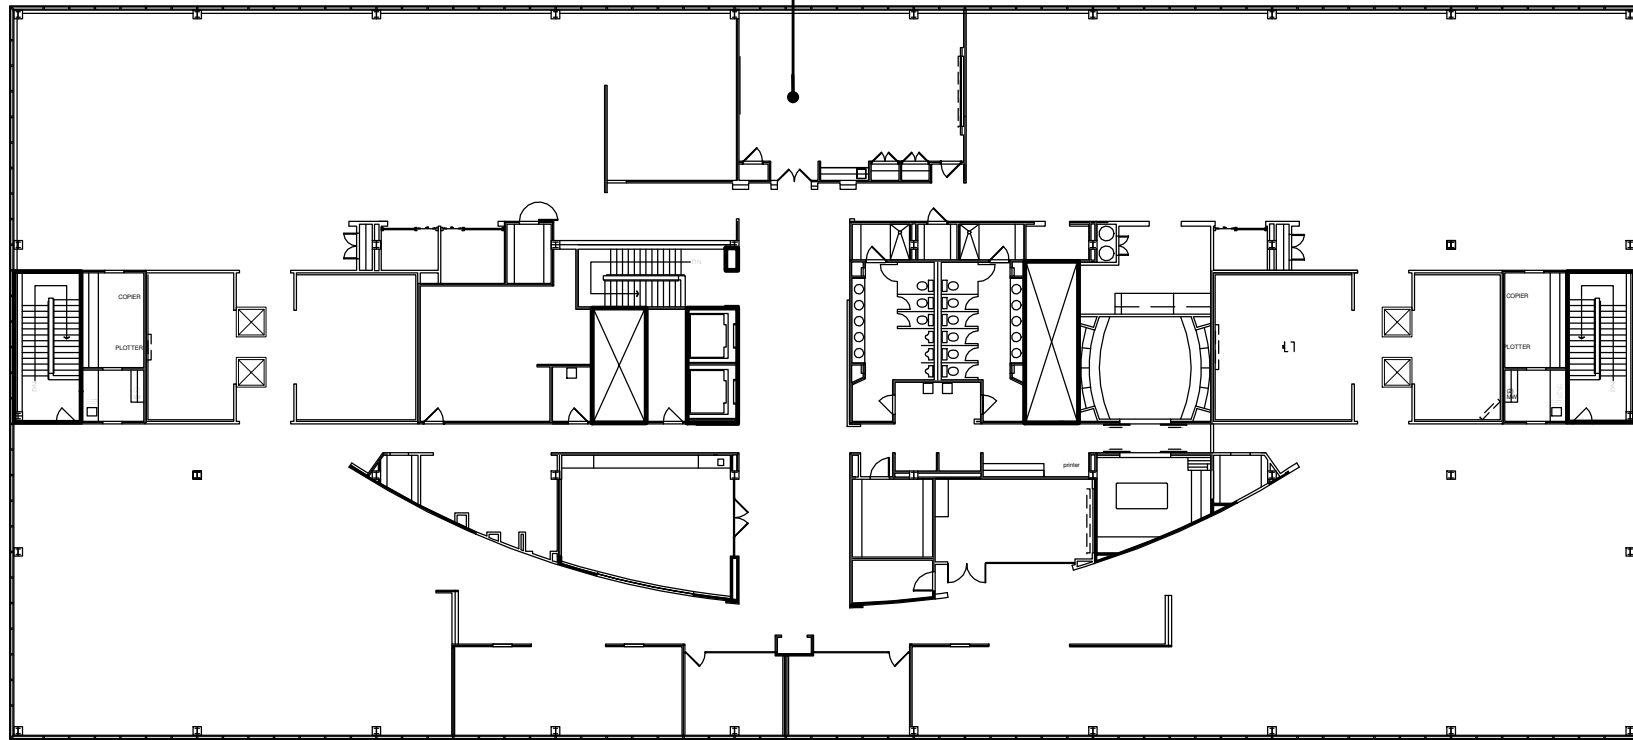

LAKEFRONT

AT KEYSTONE

Suite 300
AVAILABLE
29,838 RSF

LEASED BY:

Overall Floor Plan
Lakefront 11 - Third Floor
9365 Counselors Row
Indianapolis, IN 46240

Lease Board

16 June 2022
NOT TO SCALE

COPYRIGHT 2021