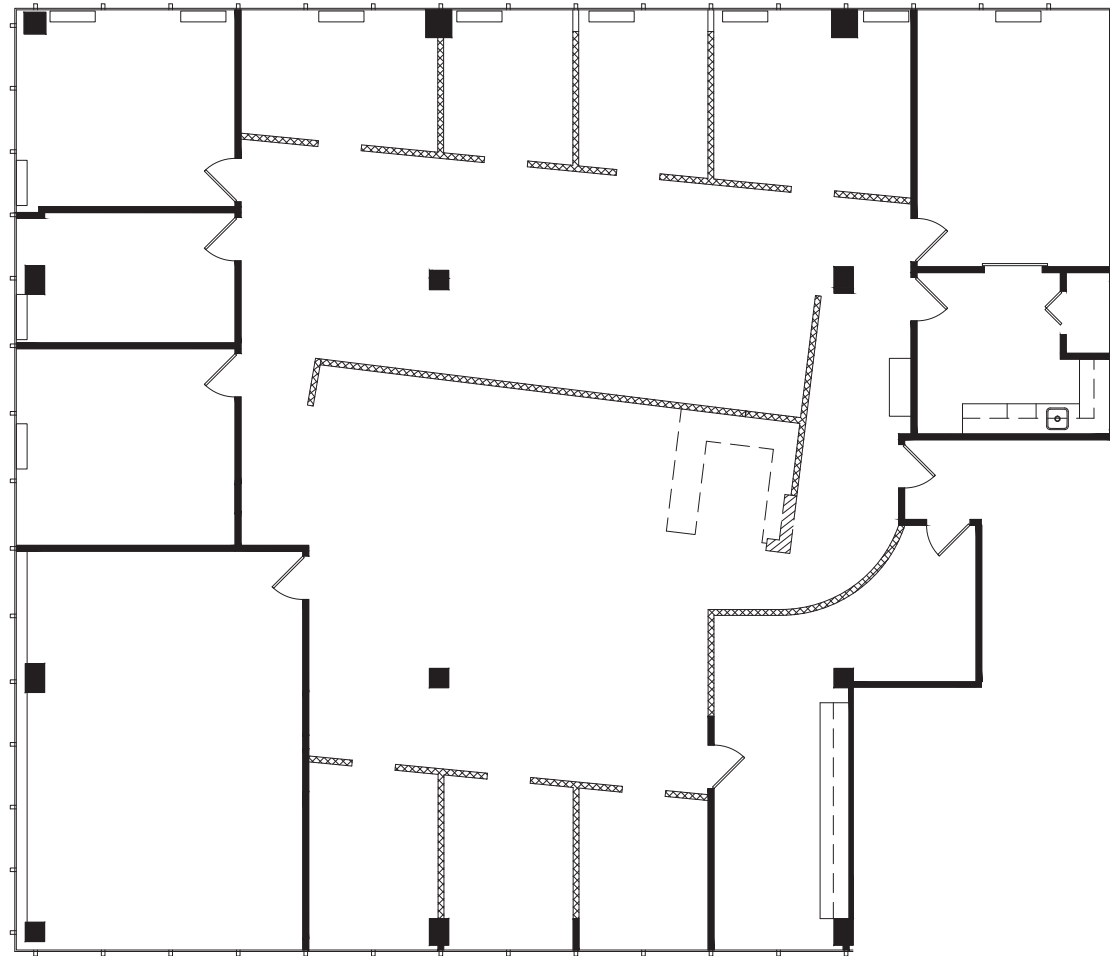

# THE 130 BUILDING

130 S BEMISTON AVE, CLAYTON, MO 63105

SANSONE  
group

**PARTIAL FIFTH FLOOR PLAN** SUITE 501 | 5,175 RSF