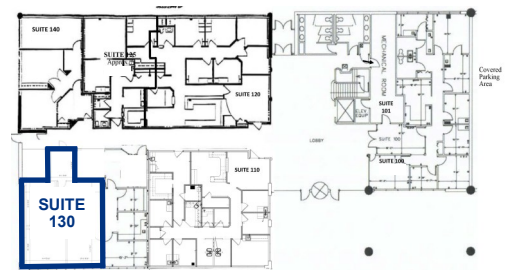

Location Overview

www.ari-el.com

29355 Northwestern Hwy., Suite 301, Southfield, MI 48034

248-557-3800