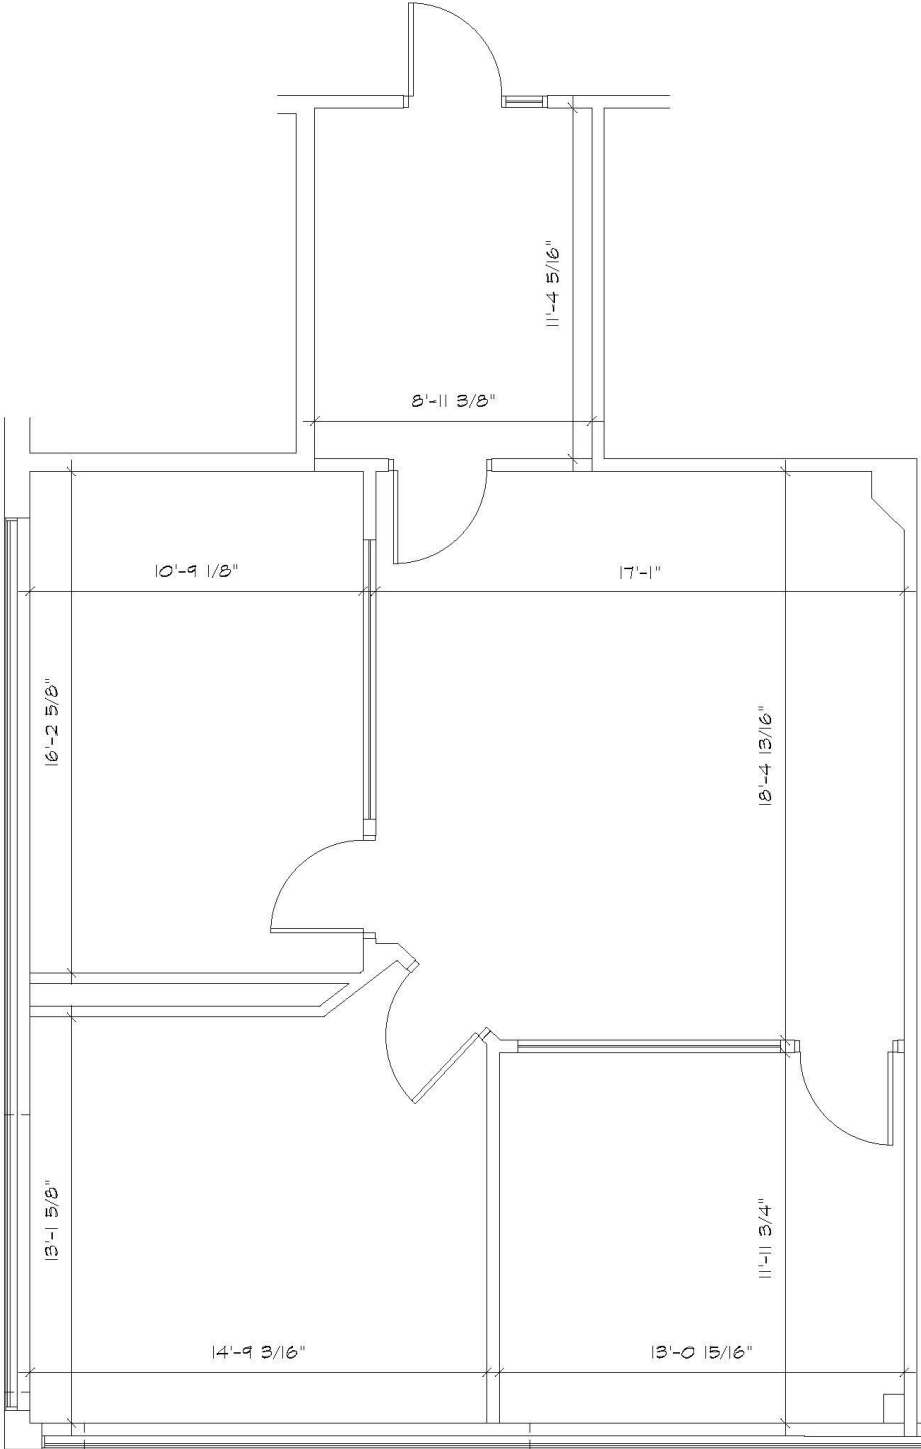

Leased & Managed By:

1,126  
SF

29355 Northwestern Hwy., Southfield, MI 48034  
Suite 130