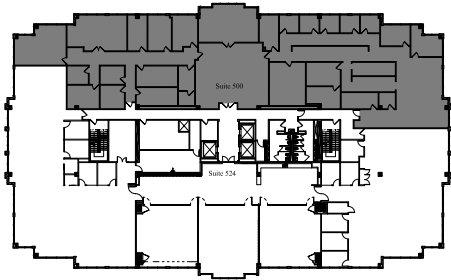

PRIMERA TOWERS

615 CRESCENT EXECUTIVE COURT

- 154,346 s.f.
- 6 stories
- Built in 1998
- Energy Star Certified
- On-site management
- Brighthouse and Level 3 as providers

Suite	Size (r.s.f.)
500	11,030

Available 5/1/2026