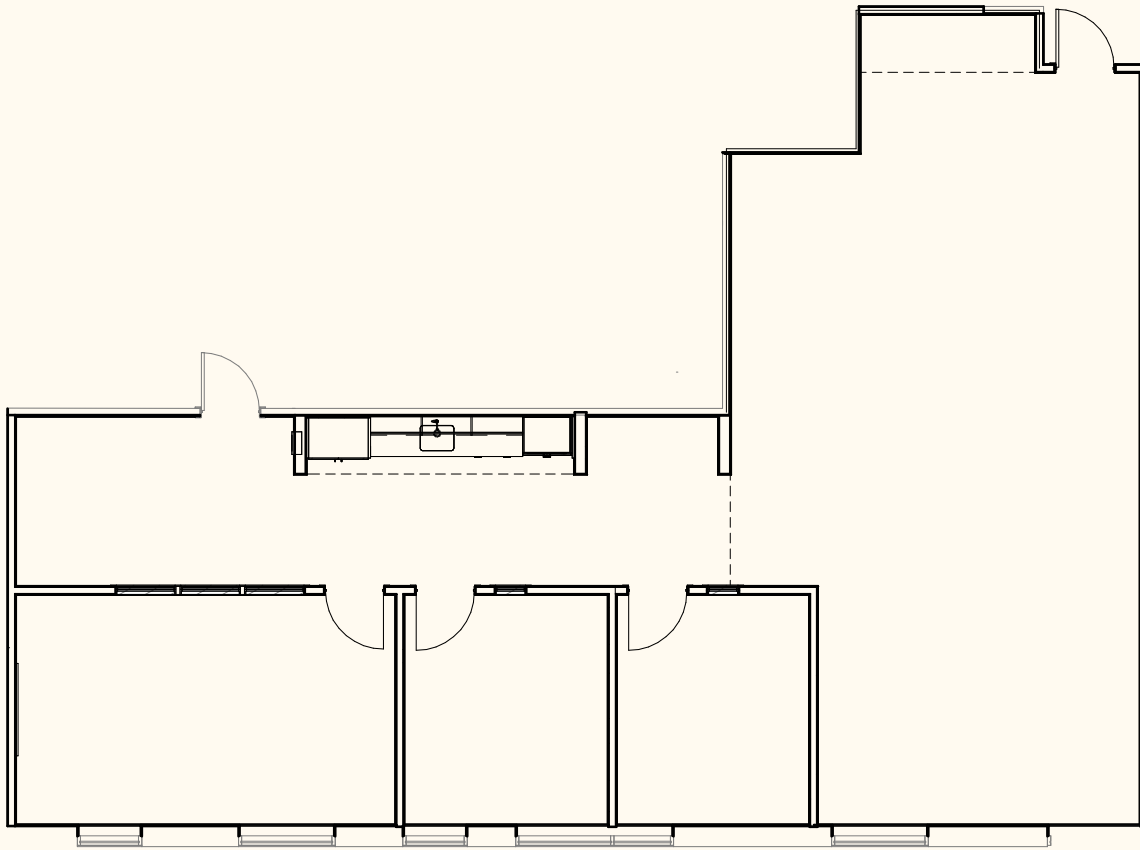

# Suite 82070

1,943 SF - Spec Suite

Second Floor

Office Space For Lease at Leander Union - 10860 Crystal Falls Pkwy, Leander, TX 78641