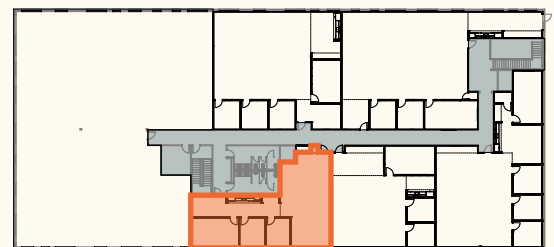

# Suite 82070

1,943 SF - Spec Suite

Second Floor

Office Space For Lease at Leander Union - 10860 Crystal Falls Pkwy, Leander, TX 78641