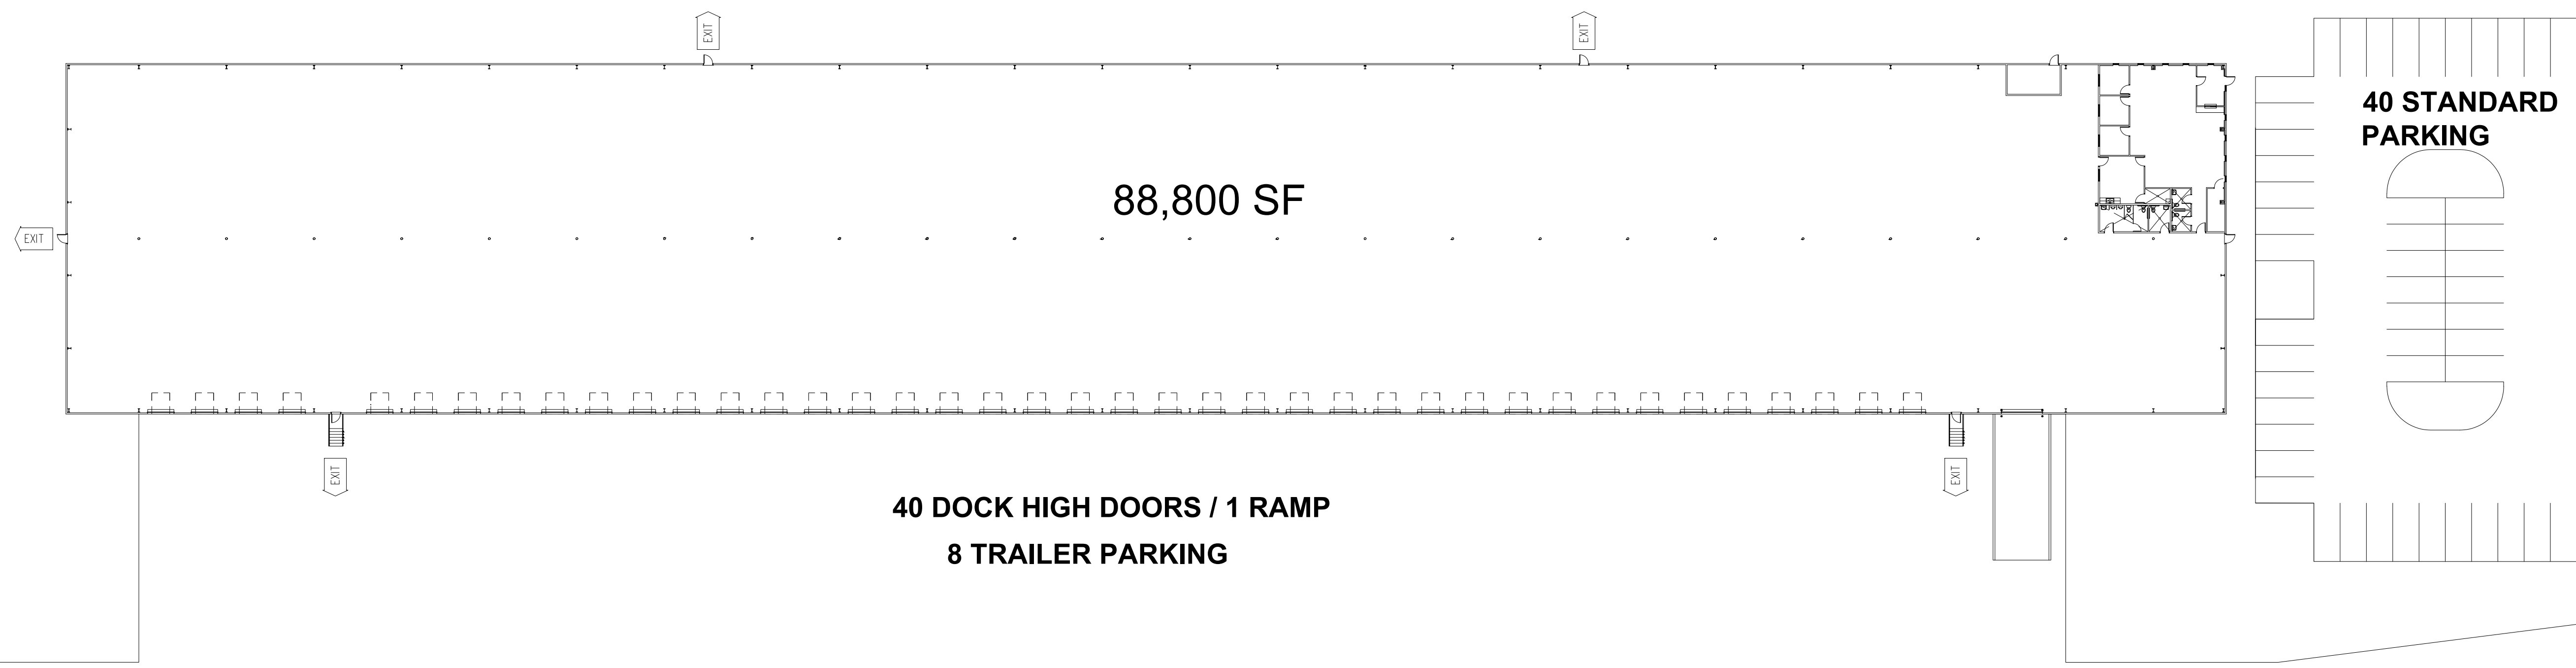

MORGAN LAKES INDUSTRIAL BLVD

251 MORGAN LAKES INDUSTRIAL BLVD POOLER GA

CUBEWORK

- 218 MACHLIN CT, WALNUT, CA 91789
- (800) 338-6369