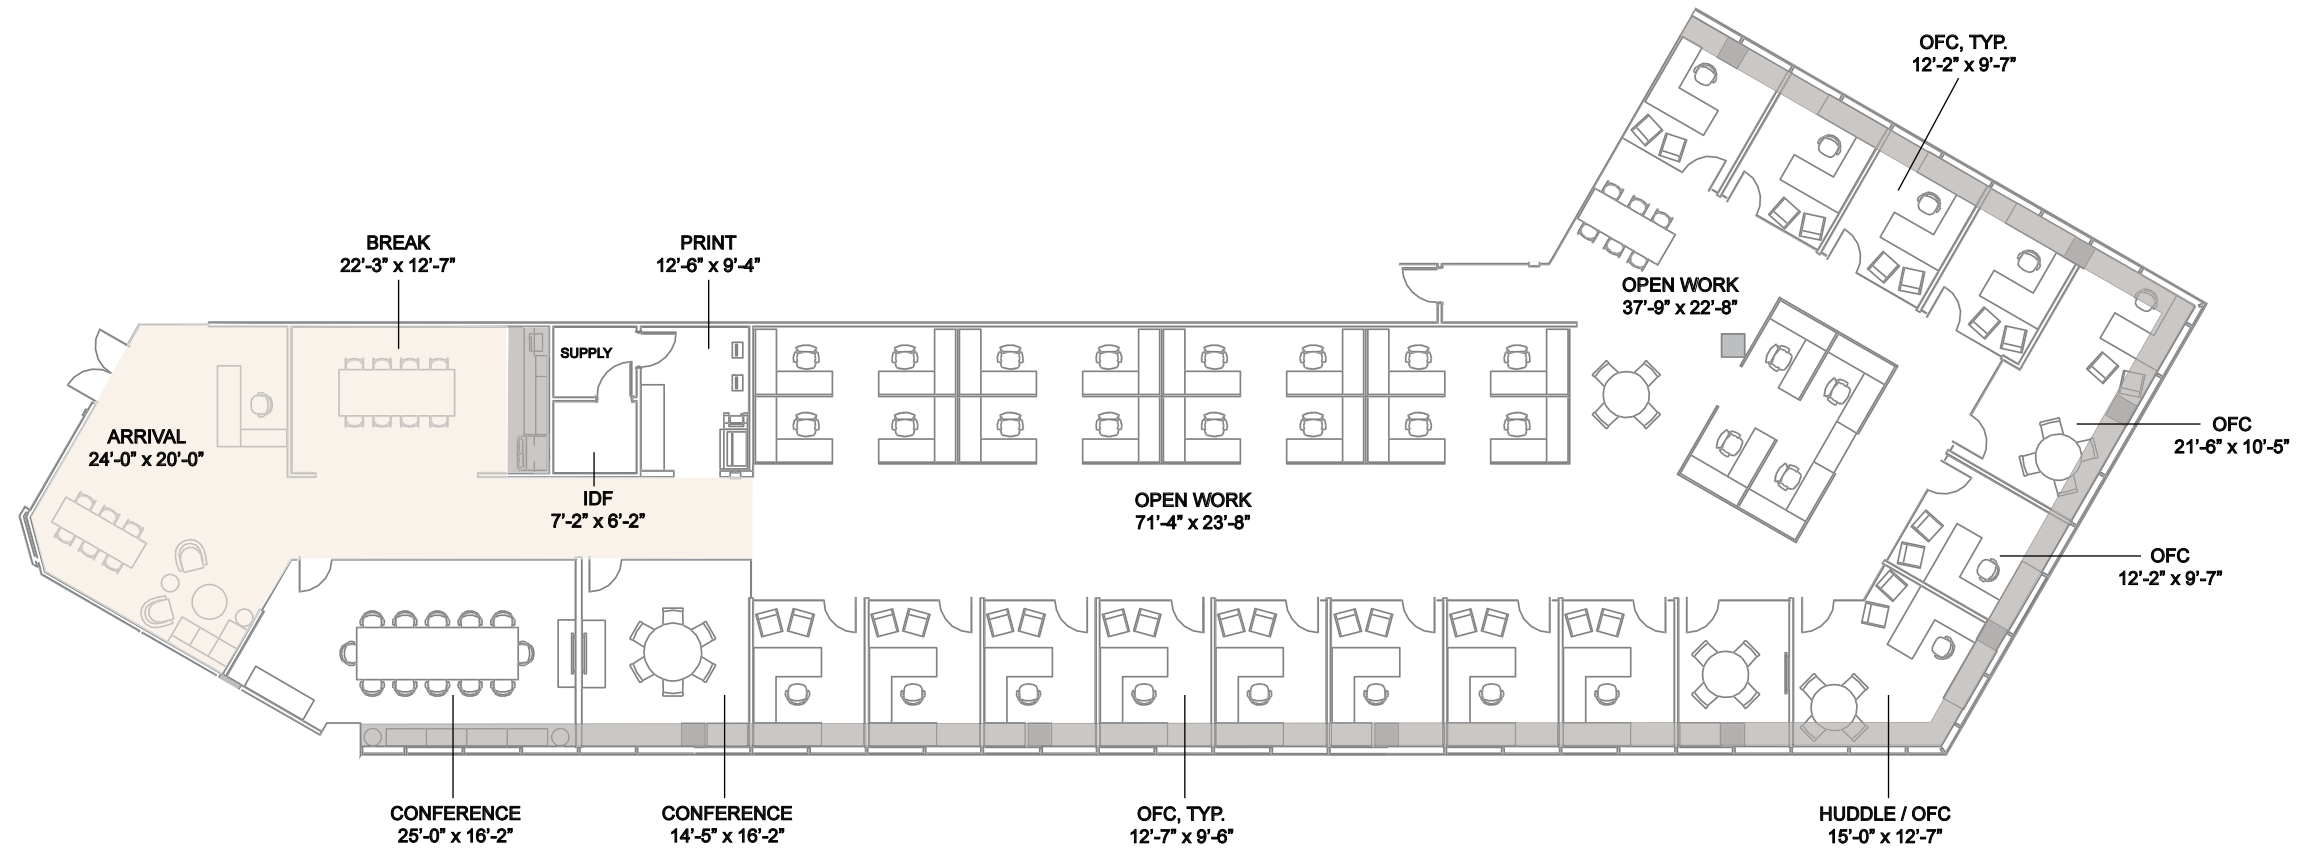

FLOOR 5, SUITE 550

- DRYWALL CEILING
- ACOUSTICAL CEILING TILE
- EXPOSED STRUCTURE

POLISHED CONCRETE

BASE - TARKETT - BURNT UMBER

OPEN AREA CARPET - SHAW CONTRACT - HABITAT TILE: SHADOW

OFFICE & CONF. CARPET - SHAW CONTRACT - INTENTION TILE: INK

PENDANT LIGHT - ALPHABET - BETA 4

SOLID SURFACE - WILSONART - HAIDA

BACK SPLASH - STUDIO ELEMENTS - BASIC EVO WHITE 2X8

OFFICE FRONTS

UPPER CABS - BEIGE WOOD  
LOWER CABS- STEEL MESH

PAINT - BENJAMIN MOORE - SUPER WHITE 0C-152