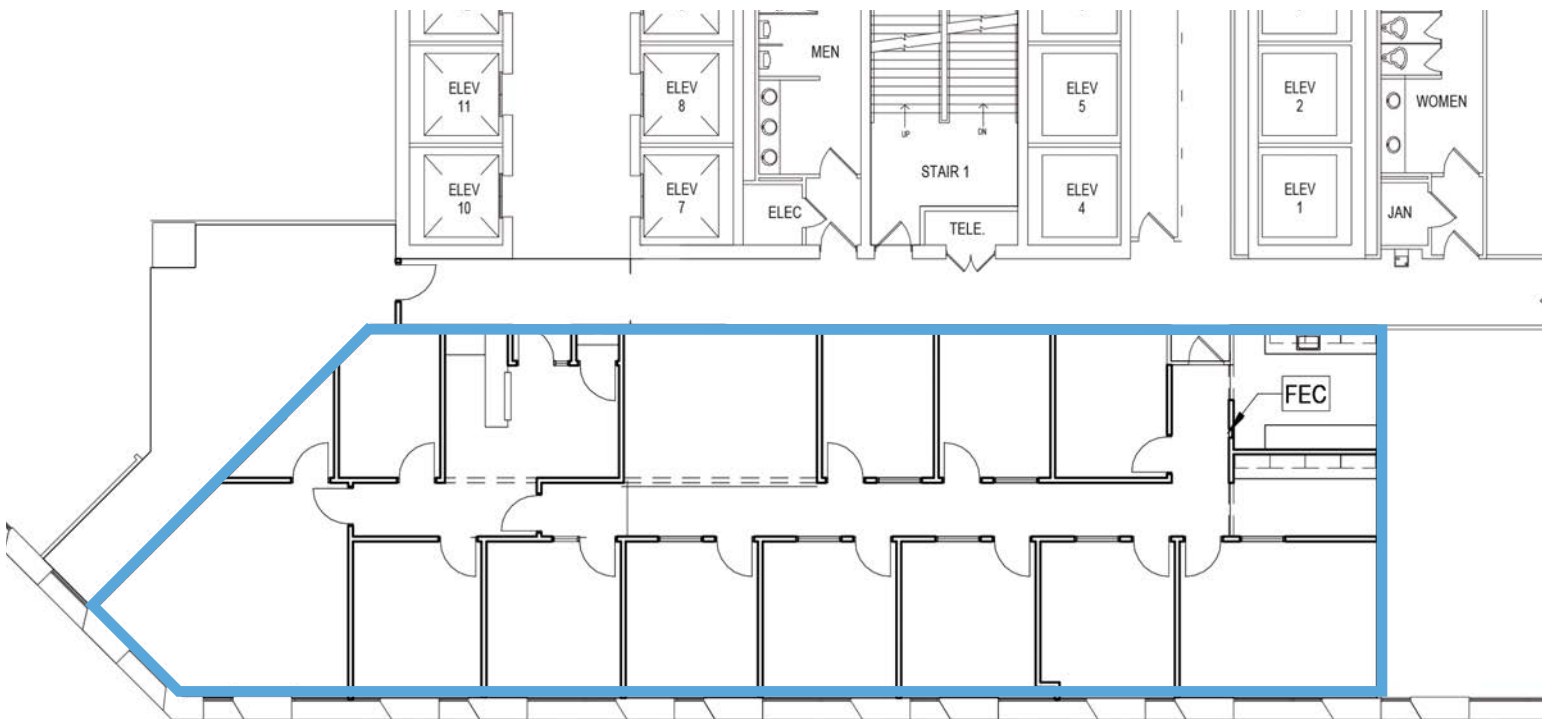

Suite 1700

3,614 RSF

Contact us:

MIKE WANEZEK
Partner
+1 414 278 6826
mike.wanezek@colliers.com

JOE MORITZ
Senior Advisor
+1 414 278 6871
joe.moritz@colliers.com