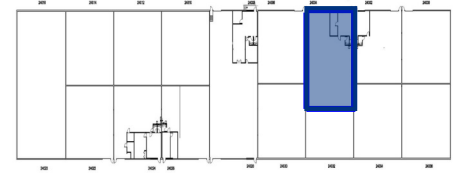

Leased & Managed By:

Location Map

FARMINGTON INDUSTRIAL CENTER

24004 Haggerty Road, Farmington Hills, MI 48335

4,500 SF AVAILABLE
649 SF Office | 3,851 SF Warehouse

www.ari-el.com

29355 Northwestern Hwy., Suite 301, Southfield, MI 48034