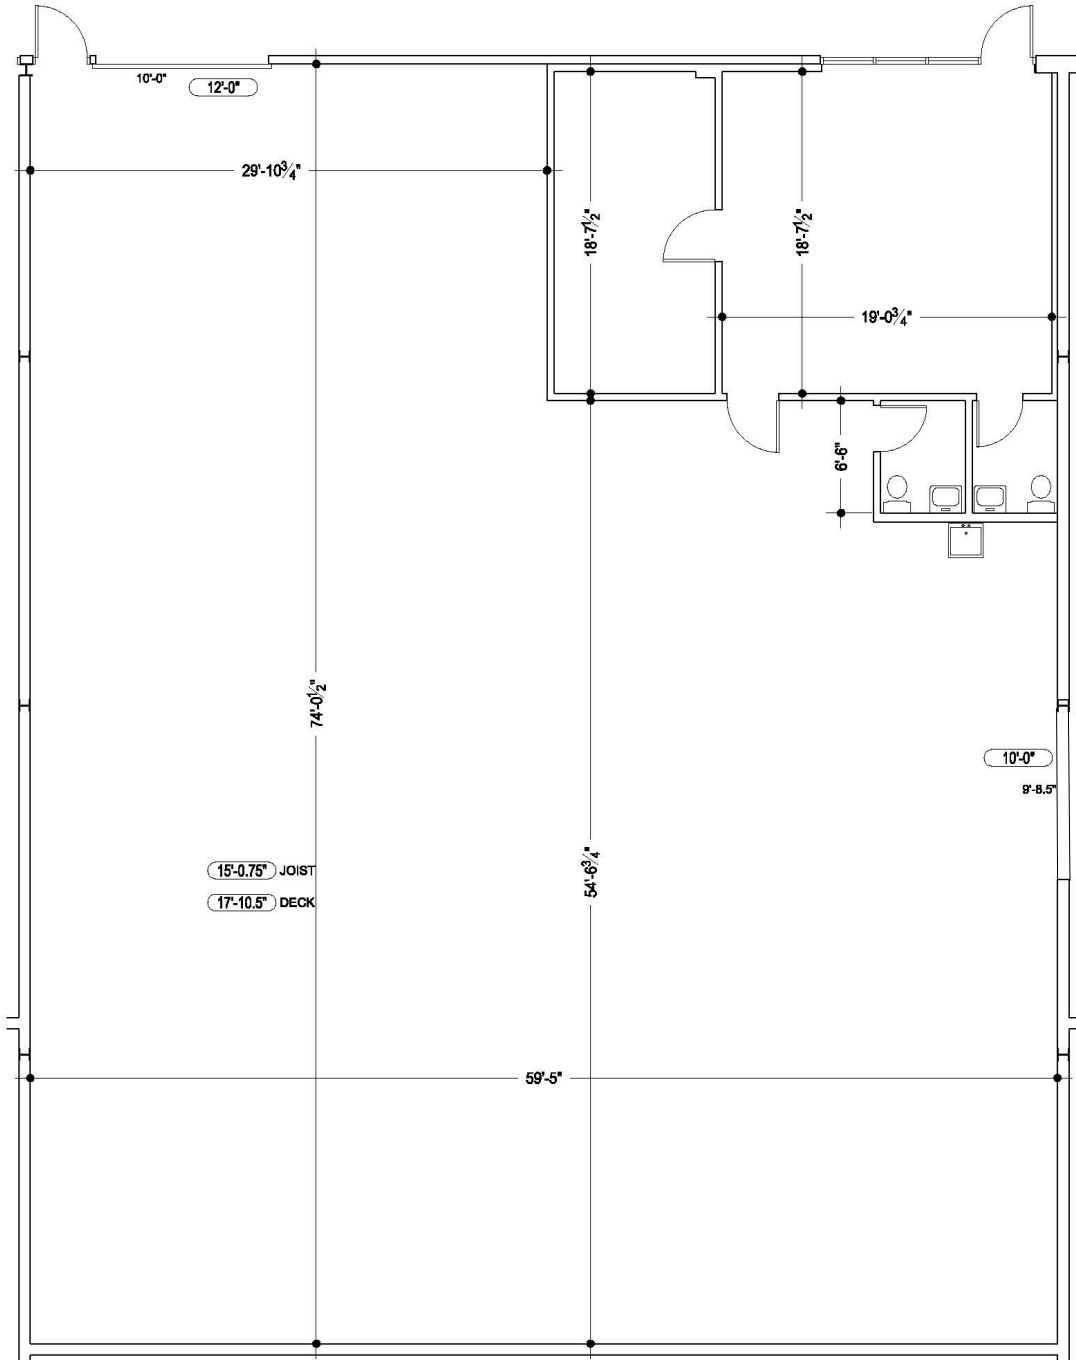

Leased & Managed By:

Location Map

FARMINGTON INDUSTRIAL CENTER

24004 Haggerty Road, Farmington Hills, MI 48335

4,500 SF AVAILABLE
649 SF Office | 3,851 SF Warehouse

www.ari-el.com

29355 Northwestern Hwy., Suite 301, Southfield, MI 48034