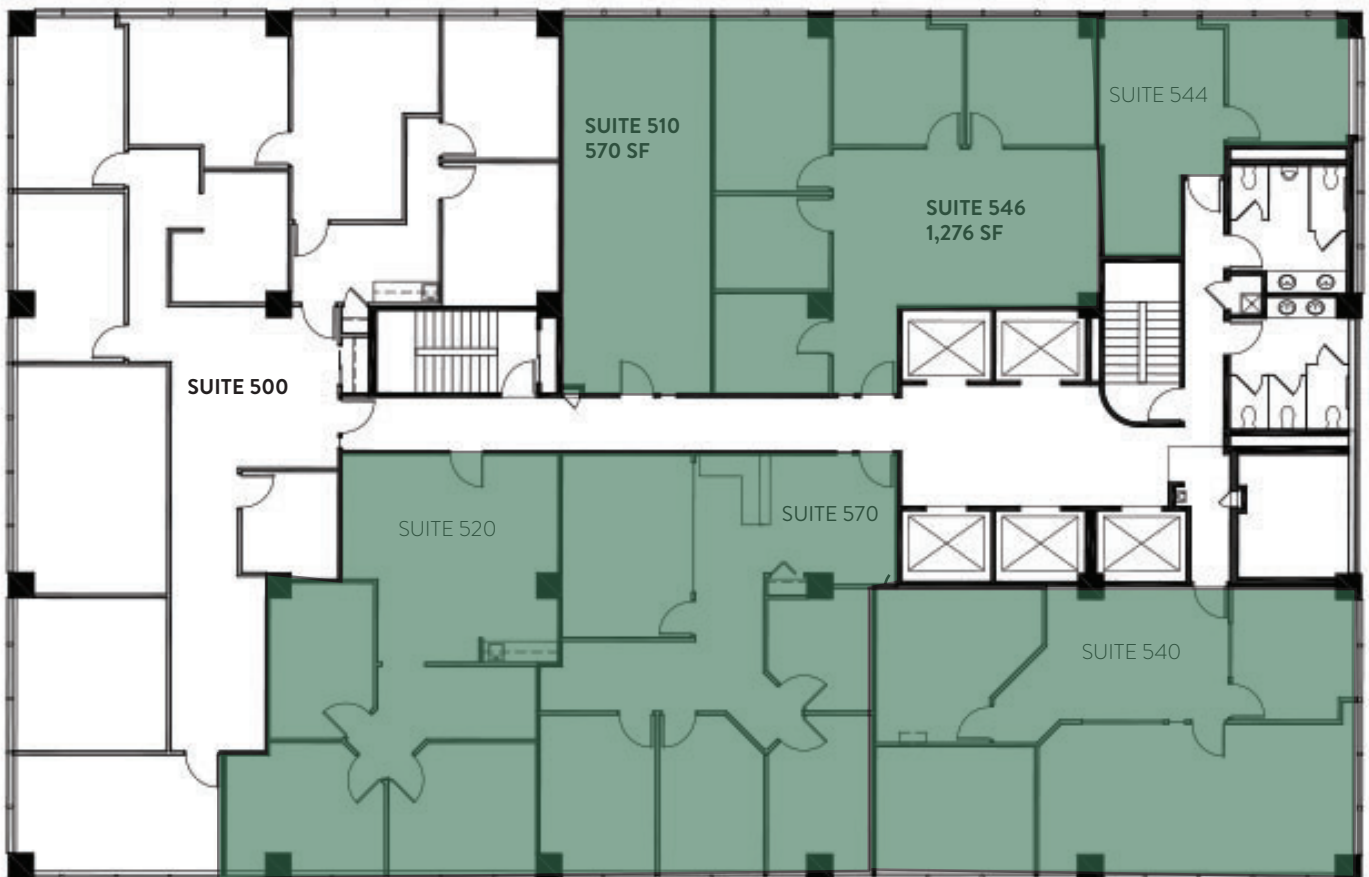

475 SEVENTEENTH STREET

FOR LEASE

SUITE 500 | 3,245 SF

For Leasing Information, Contact:

Peter Thomas

303.324.0677
pthomas@lpc.com

Andrew Piepgras

303.226.8209
apiepgras@lpc.com