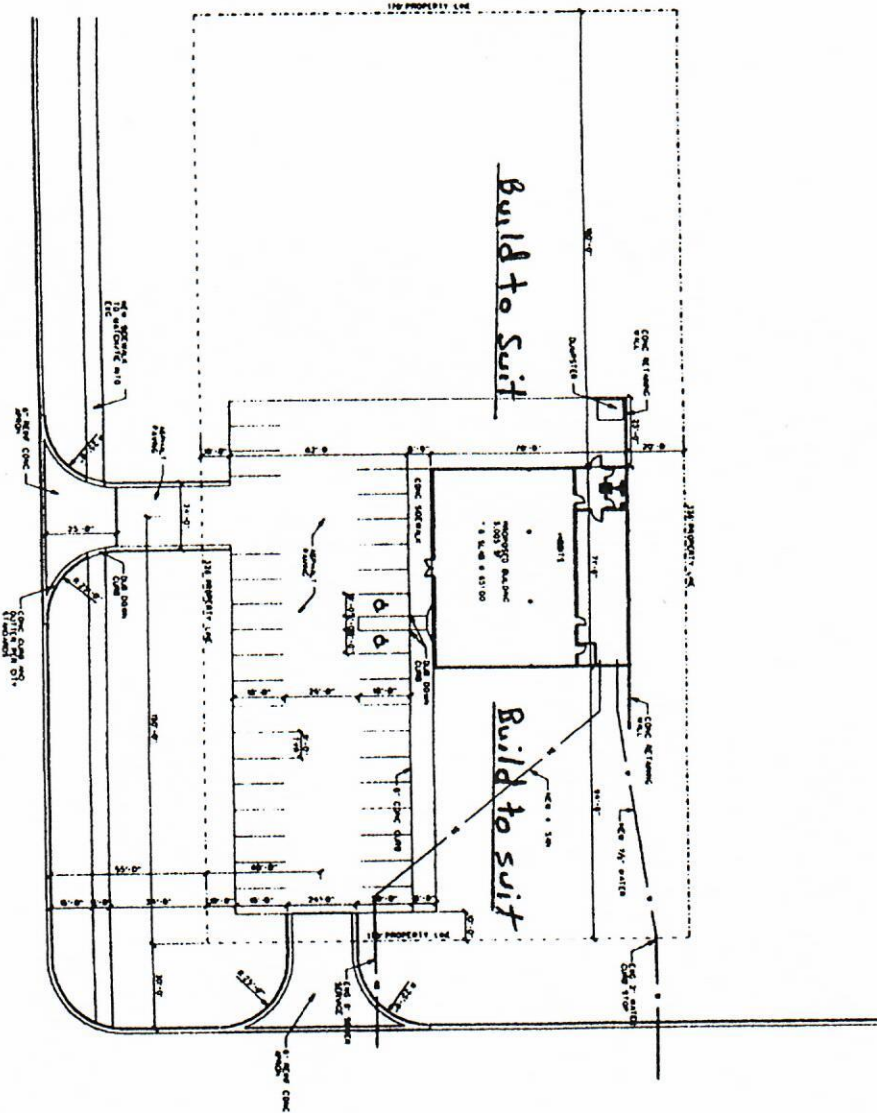

1
F.A.I.

FRONT ELEVATION

SCALE 1/8" = 1'-0"

Hibbett's New Building
3245 Main Street

IRELAND
ARCHITECTS

DATE
DRAWN
CHECKED
BY