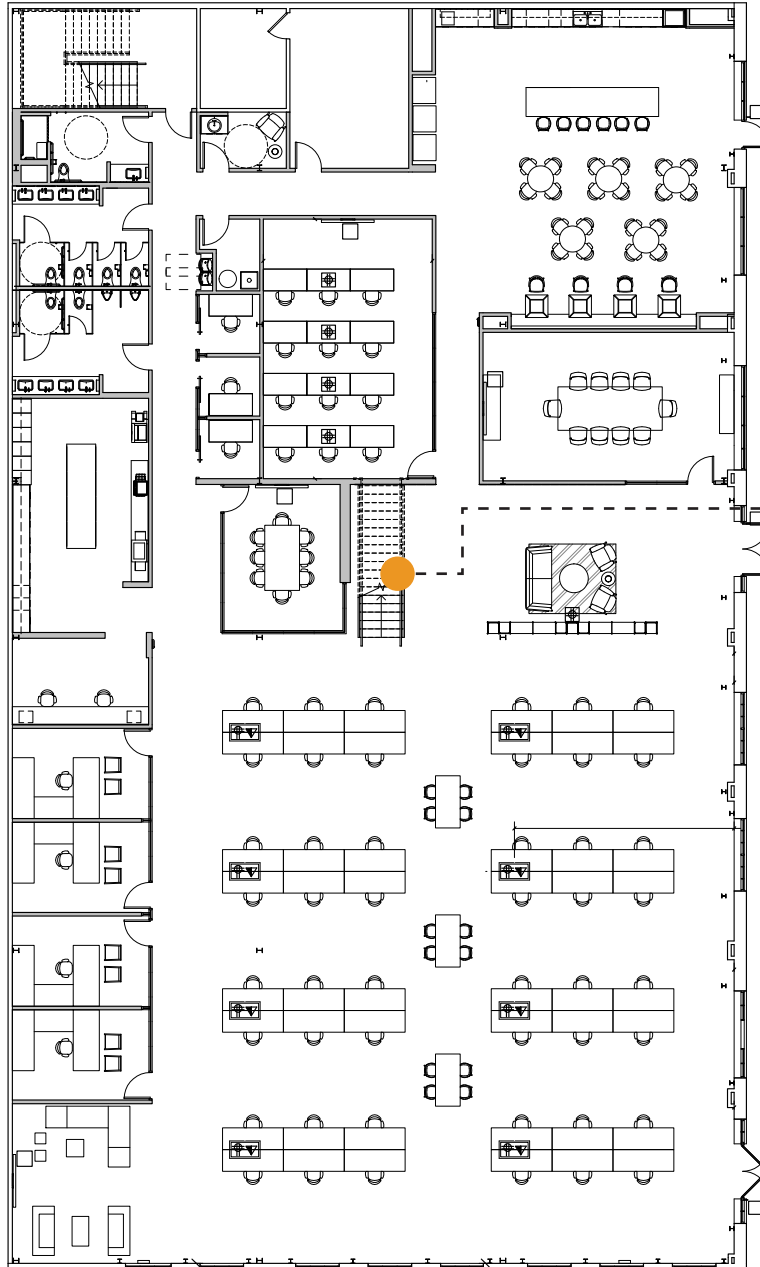

Plug-and-play

16,790 s.f.

STREAM.

Mezzanine space