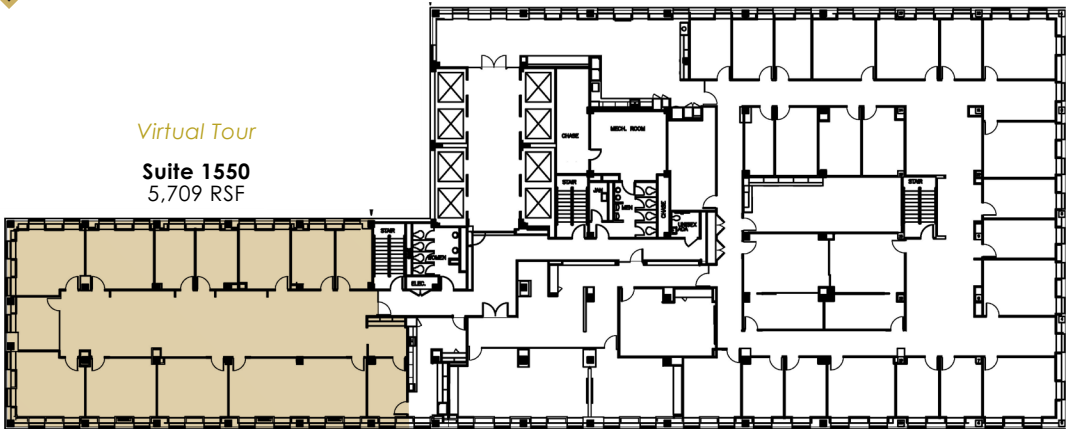

1001 MCKINNEY

15th Floor

*Virtual Tour*

**Suite 1550**  
5,709 RSF

**Suite 1500**  
14,292 RSF

*Virtual Tour*

**For Leasing information:**

**Nina Seyyedini, J.D.**