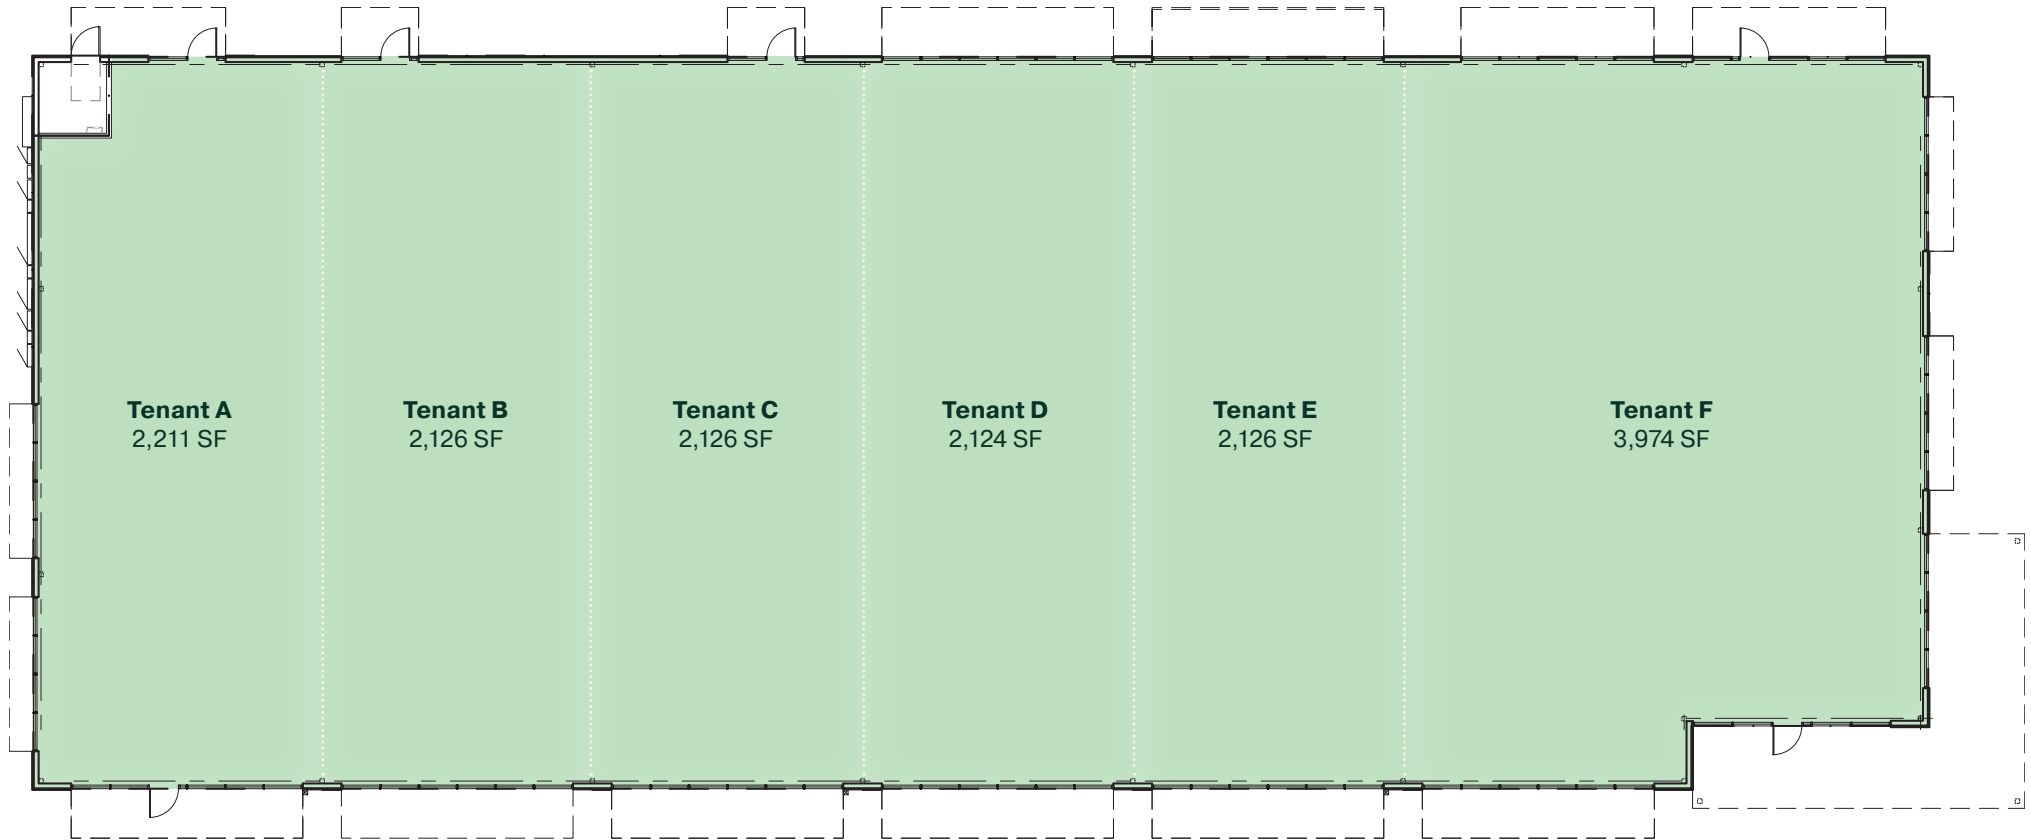

Building 1 Floorplan | 14,687 SF Professional Retail

Available

Leased