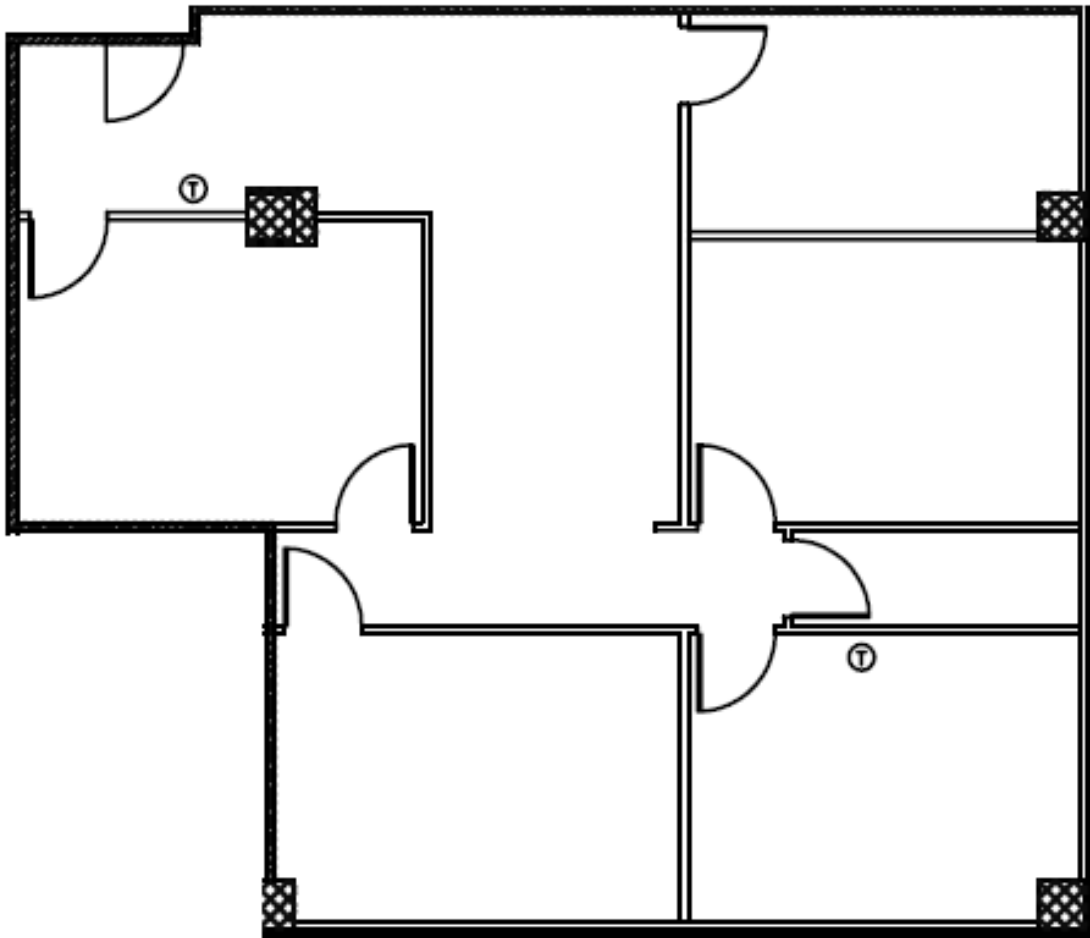

Meyerland Professional Plaza

9660 Hillcroft Ave | Houston, TX 77096

Floor Plan | Suite 510 | 1,823 RSF

TRANSWESTERN

REAL ESTATE
SERVICES

Leasing Information:

Sarah Carter | VP

713.231.1629