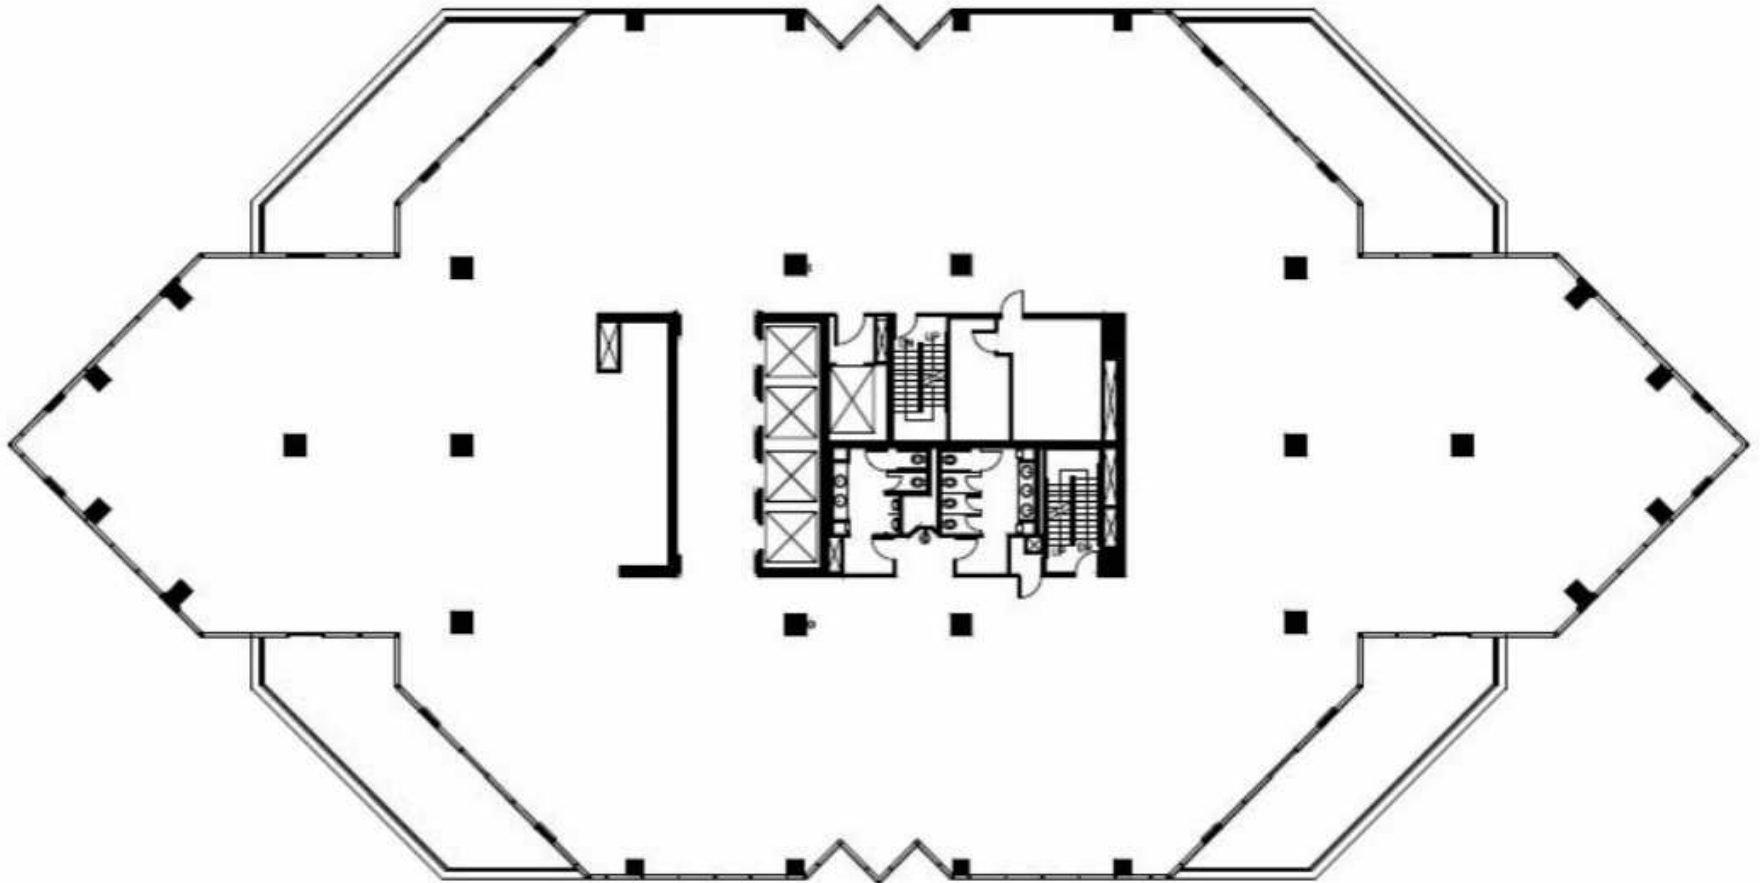

PEACHTREE

Suite 1600 | 18,565 RSF

Michael Howell
404.926.1640
mhowell@lpc.com

Hunter Henritze
404.924.2819
hhenritze@lpc.com

Gil Russell
404.519.0671
grussell@lpc.com

Lincoln