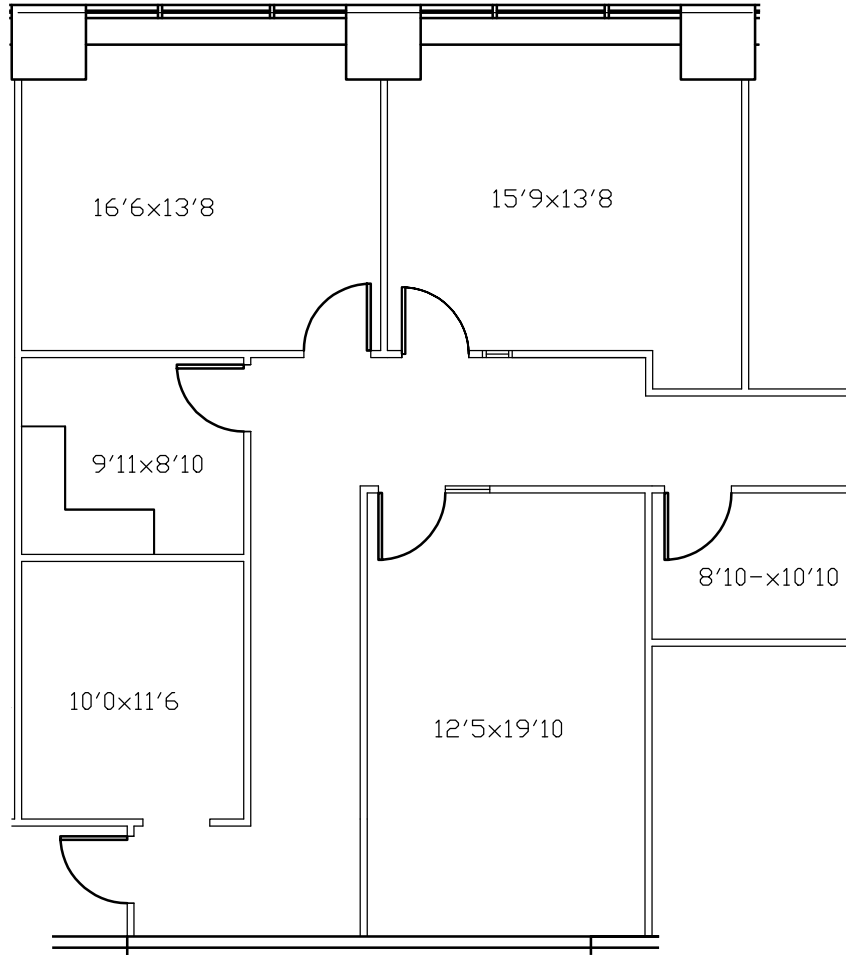

Floor 17
Suite 1780
1,525 RSF

DIMENSIONS ARE APPROXIMATE

For Leasing Inquiries Please Contact

Andrea Arons Huseman CCIM

ahuseman@corp-realty.com
504.587.1450

365 Canal Street
New Orleans, LA 70130
OneCanalPlace.com