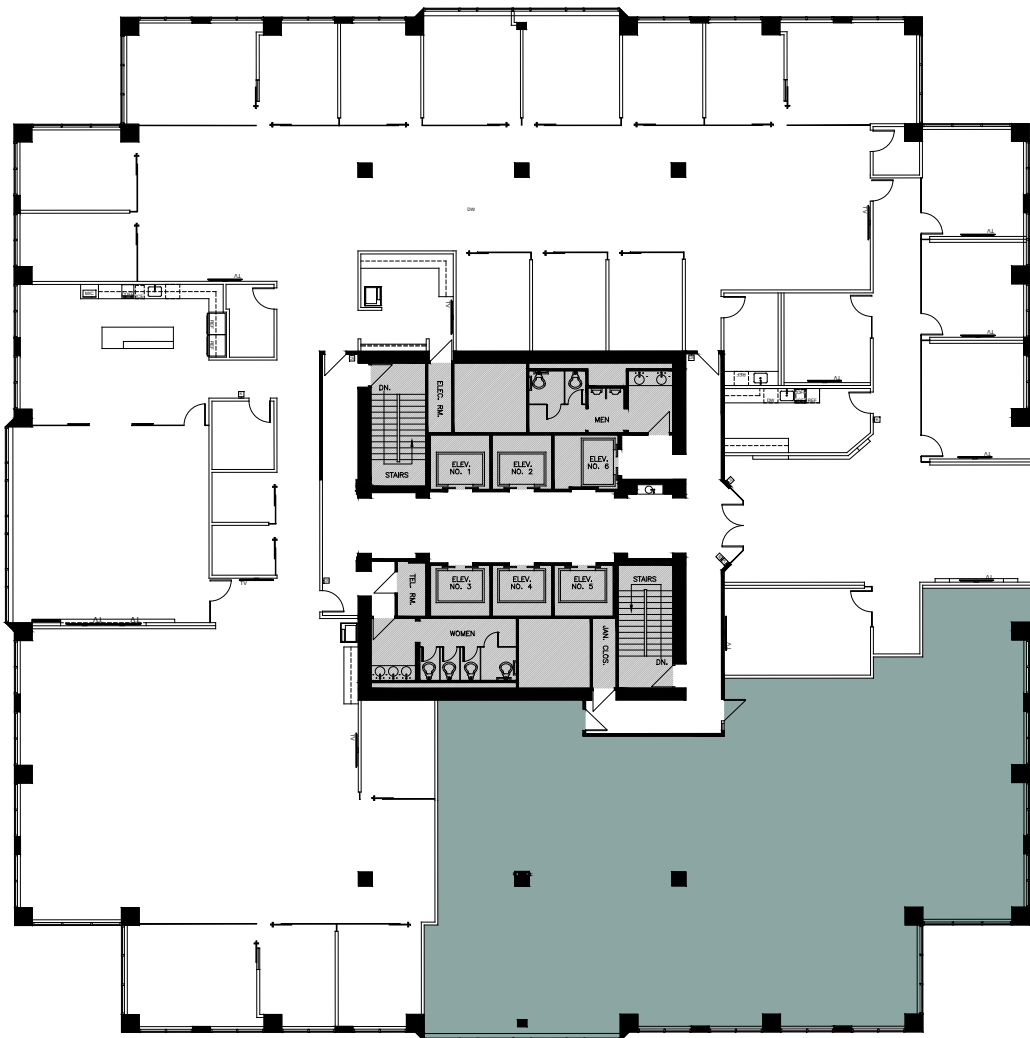

Lighton Tower

7500 College Blvd., Overland Park, KS 66210
241,150 RSF building | 14 floors

4,924 RSF Suite 825

Patrick Meraz, CCIM
+1 913 469 4622
patrick.meraz@jll.com

RJ Trowbridge
+1 913 469 4637
rj.trowbridge@jll.com