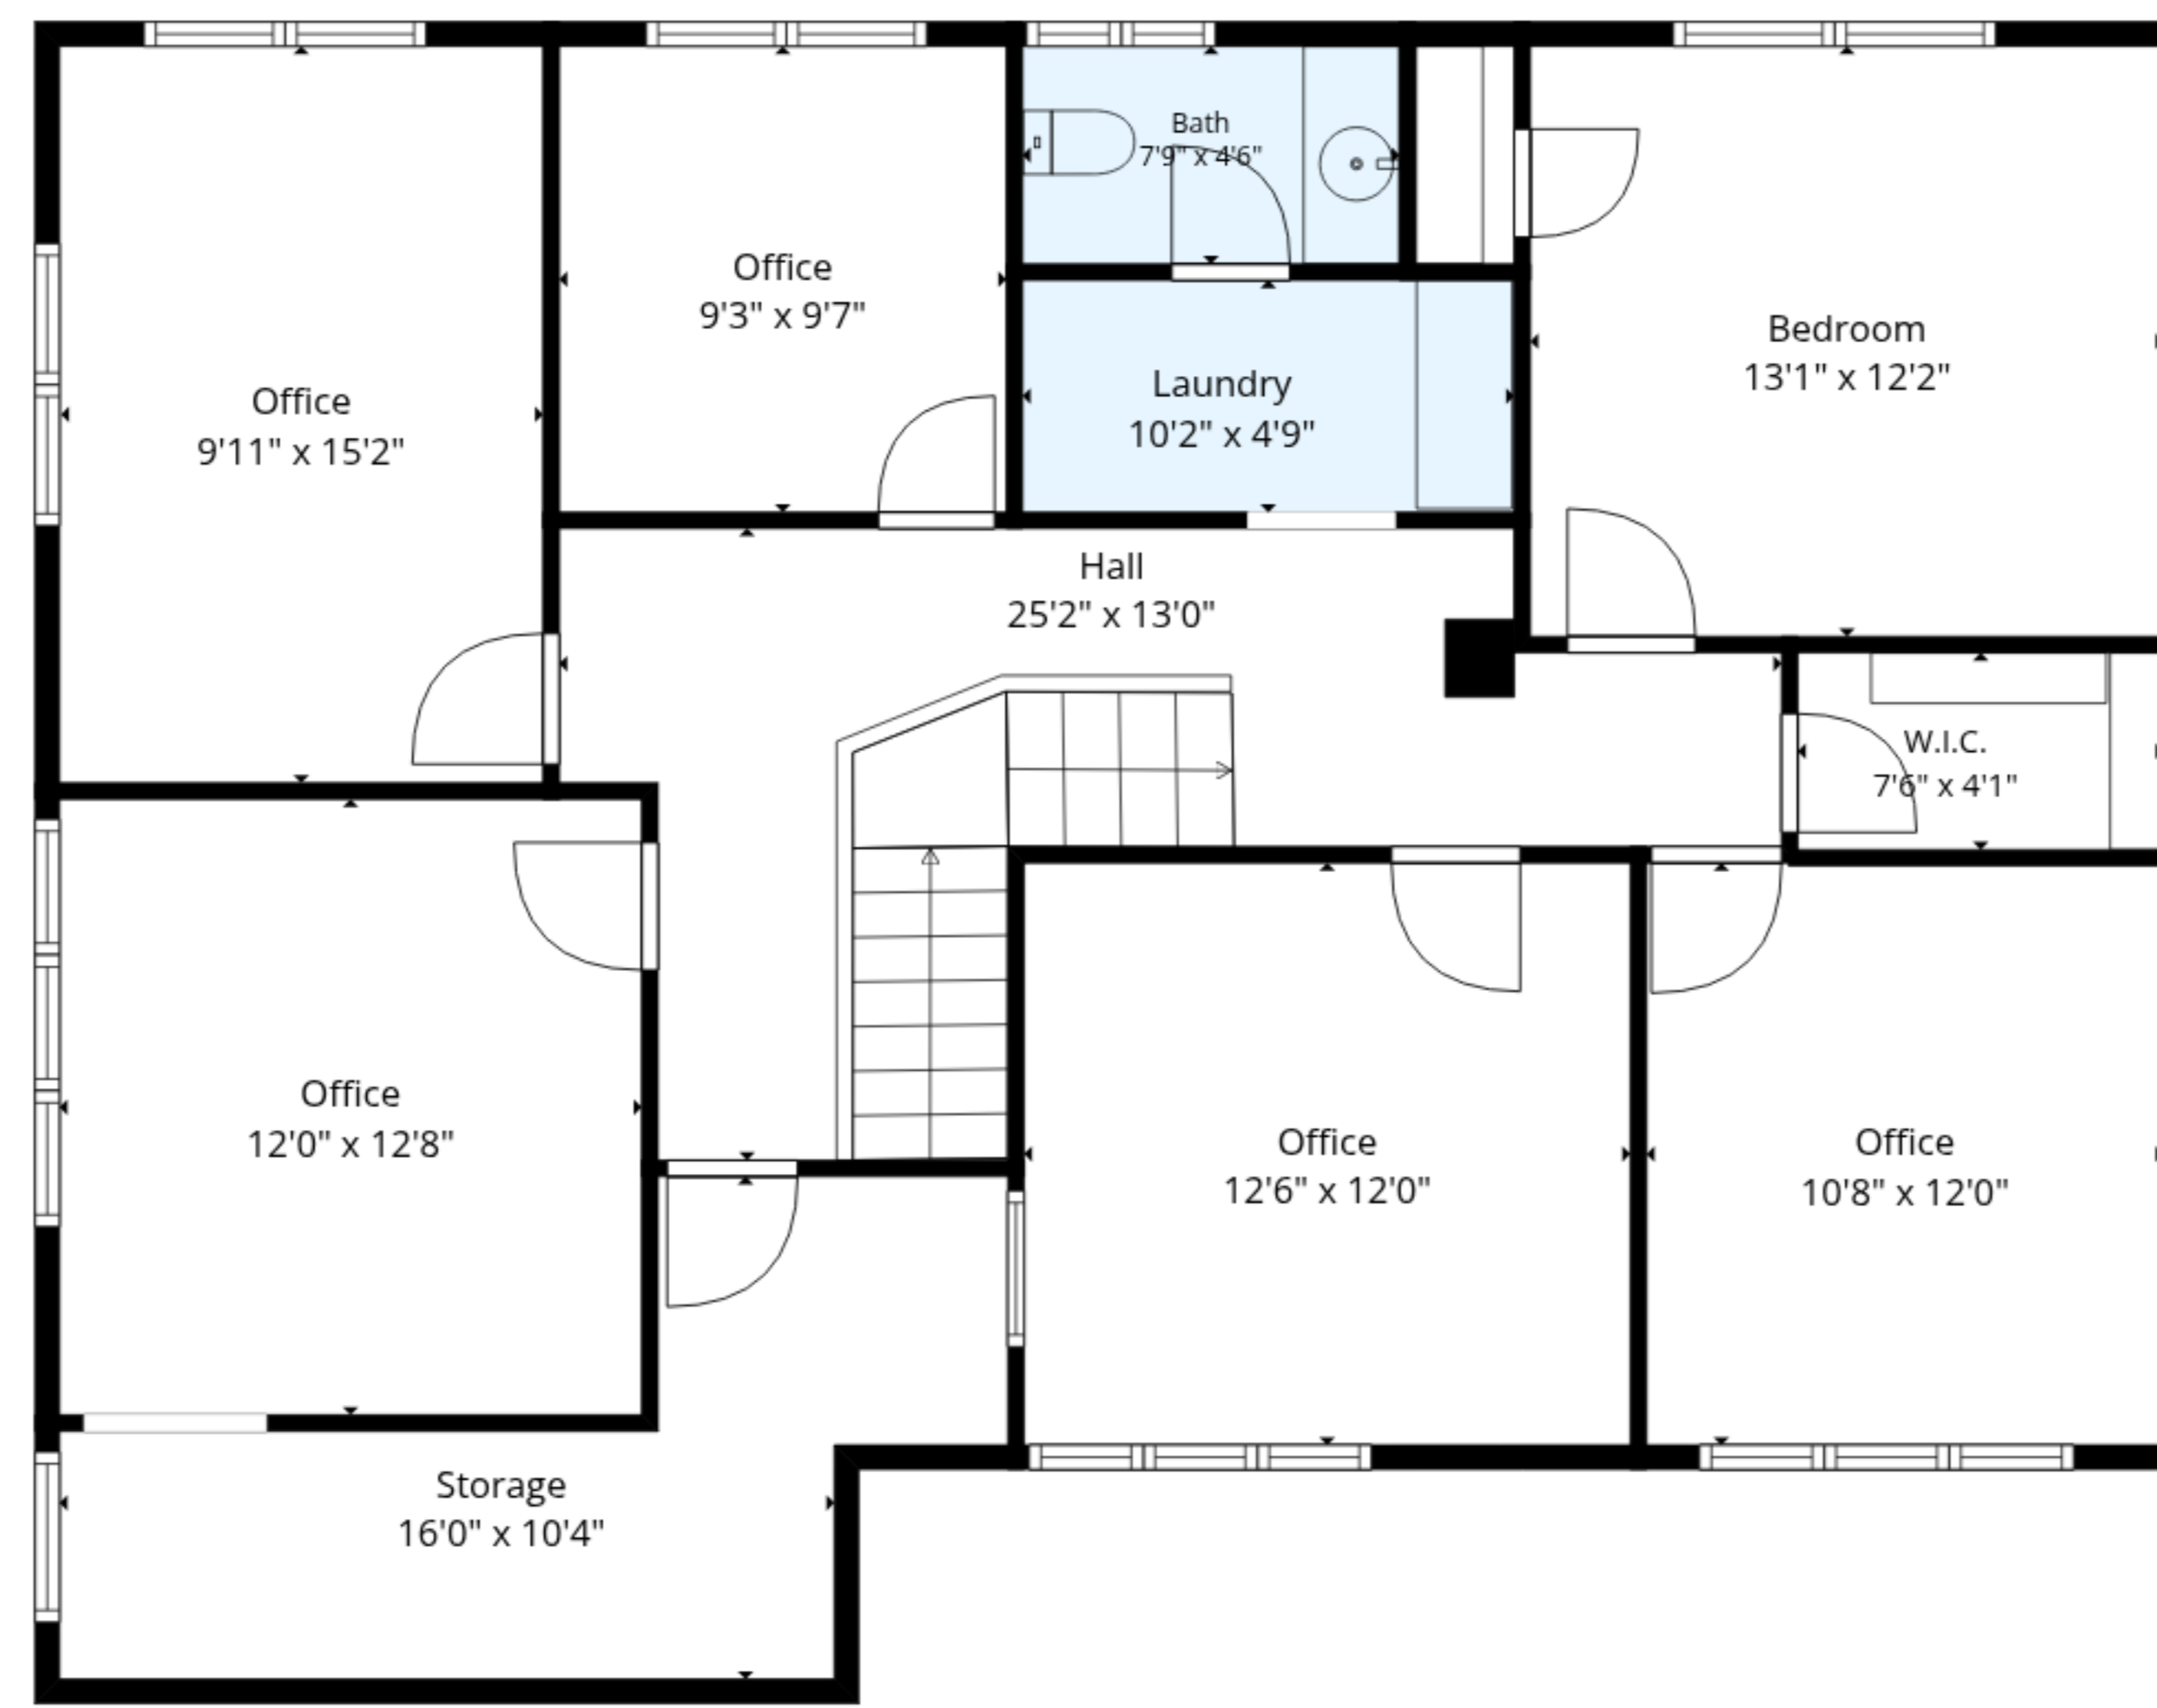

**Total: 2964 sq. ft**  
 1st Floor: 1760 sq. Ft, 2nd Floor: 1204 sq. ft  
 Excluded Areas: Screened Porch: 860 sq. Ft, Storage: 120 sq. Ft, Walls: 222 sq. ft

Floor Plan Created By Cubicasa App. Measurements Deemed Highly Reliable But Not Guaranteed.

2nd Floor

1st Floor

**Total: 2964 sq. ft**

1st Floor: 1760 sq. Ft, 2nd Floor: 1204 sq. ft

Excluded Areas: Screened Porch: 860 sq. Ft, Storage: 120 sq. Ft, Walls: 222 sq. ft

Floor Plan Created By Cubicasa App. Measurements Deemed Highly Reliable But Not Guaranteed.