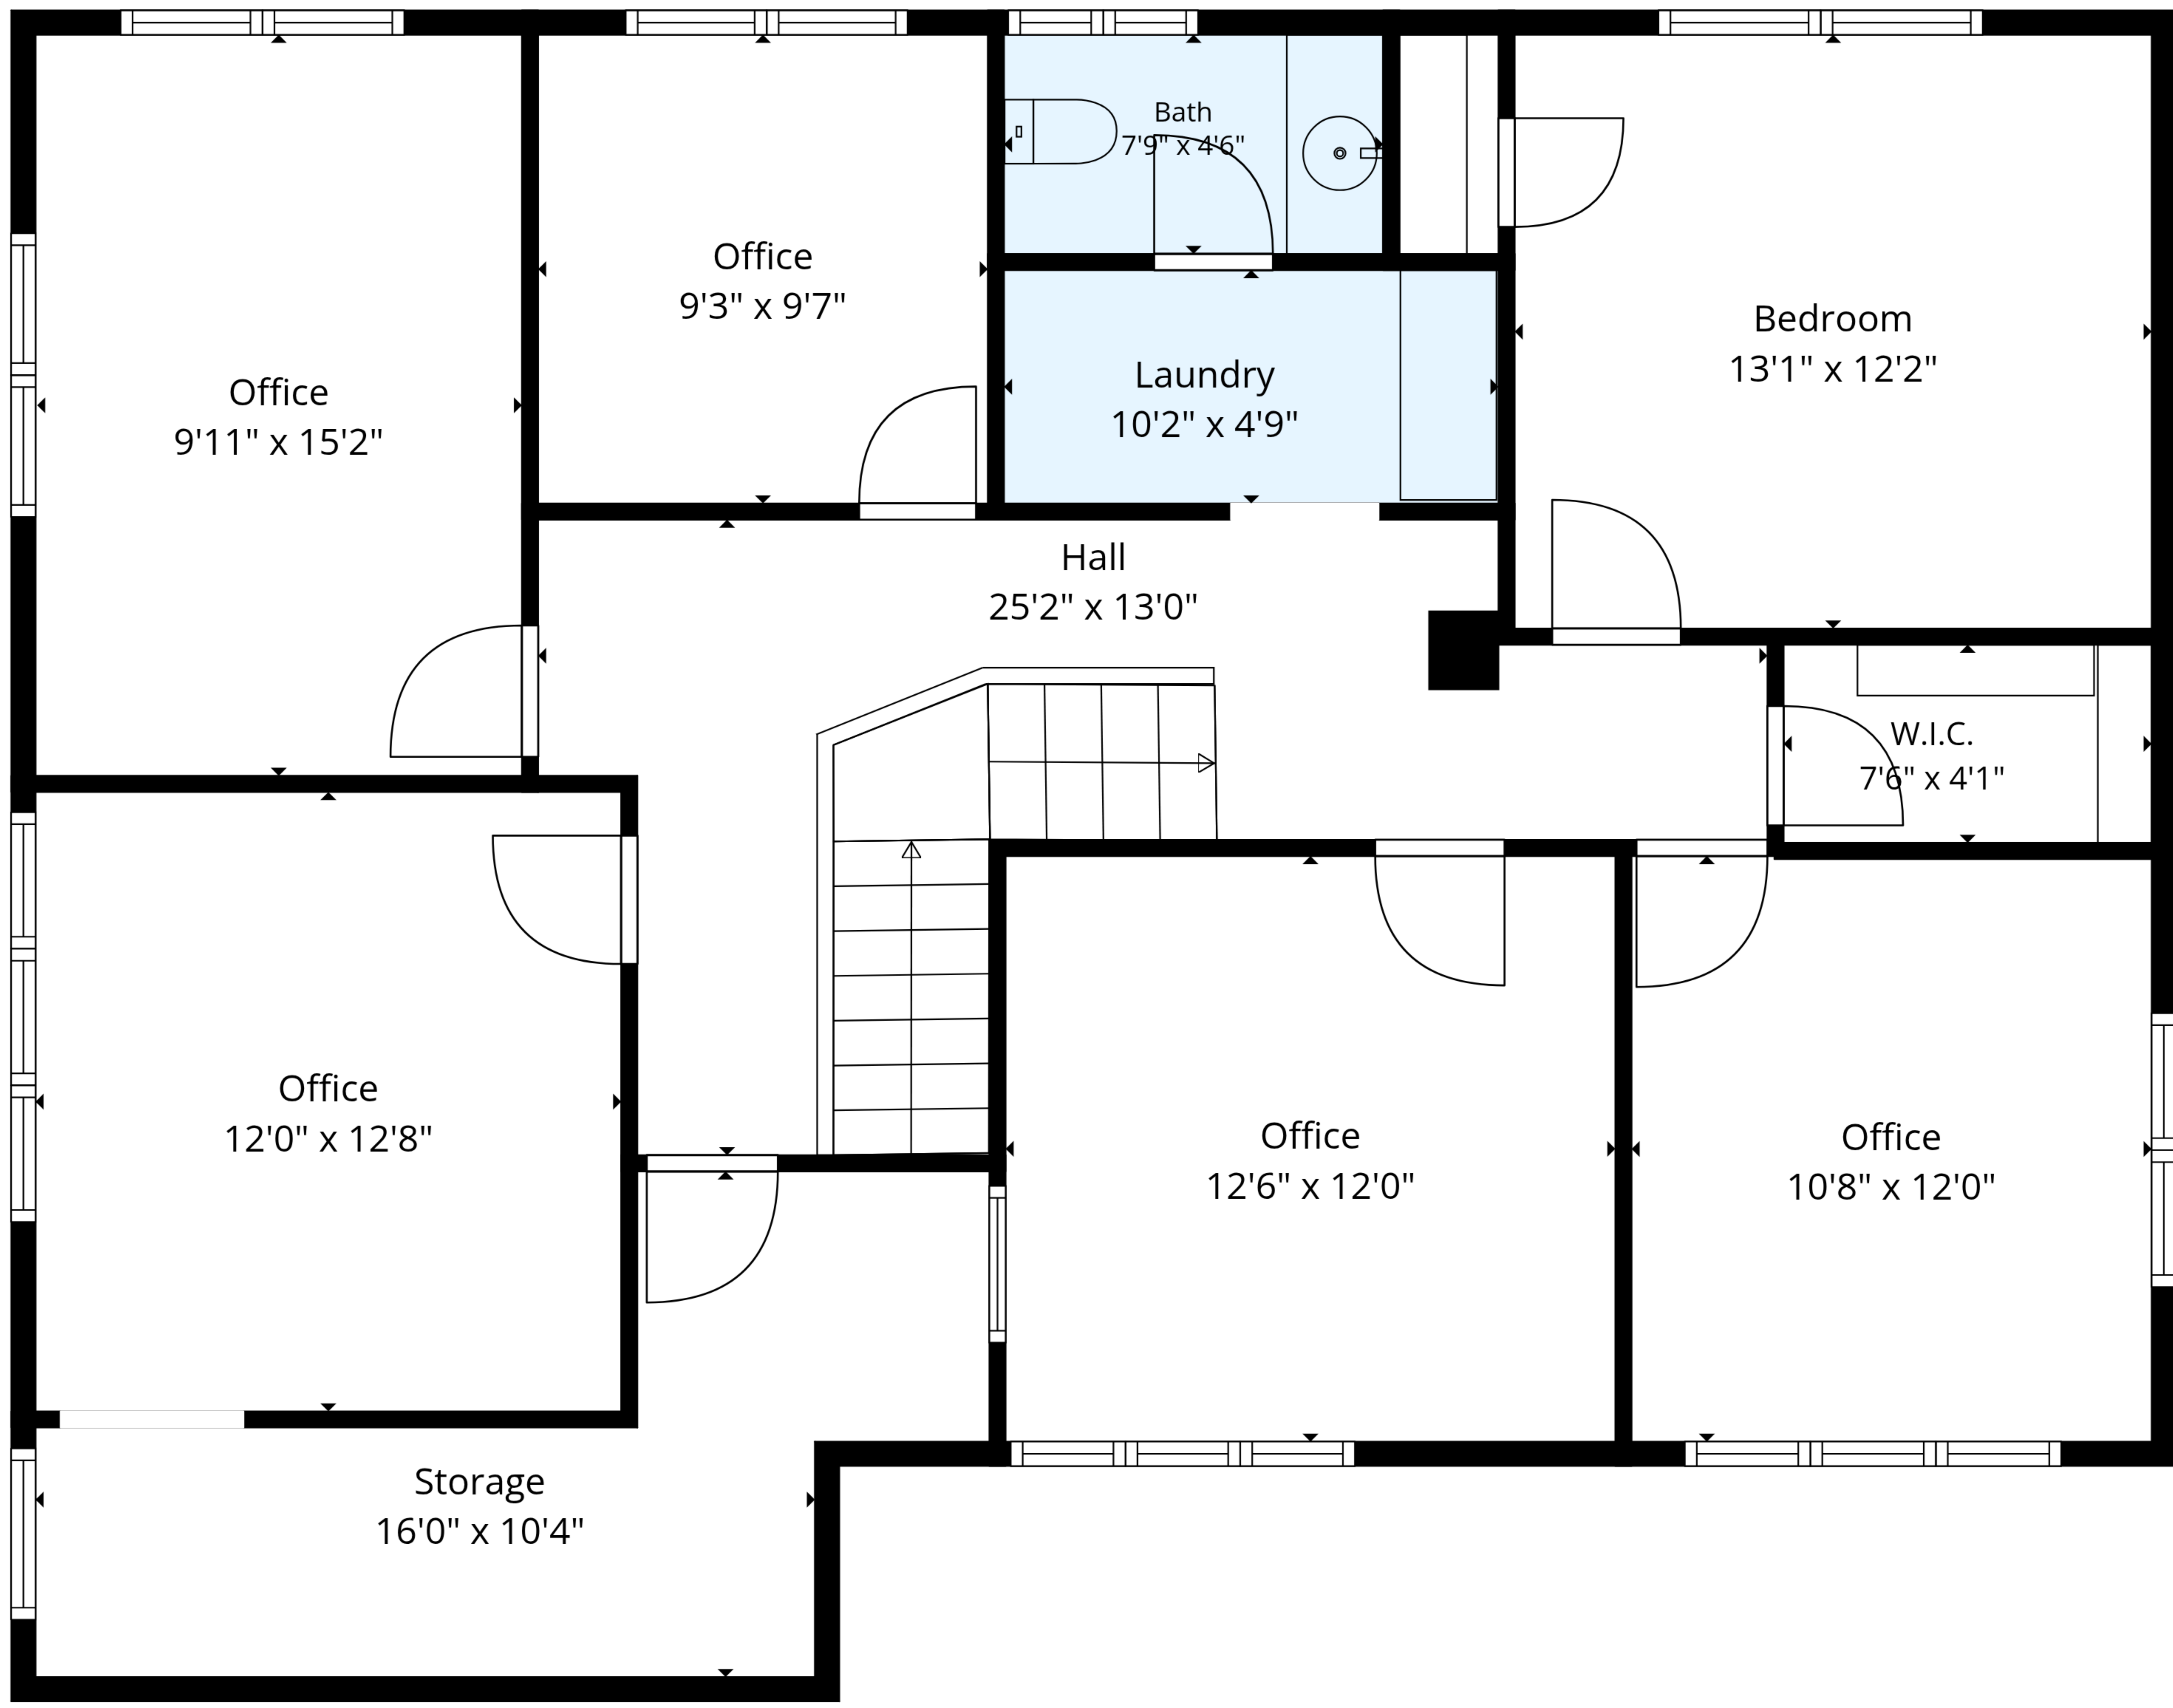

**Total: 2964 sq. ft**  
 1st Floor: 1760 sq. Ft, 2nd Floor: 1204 sq. ft  
 Excluded Areas: Screened Porch: 860 sq. Ft, Storage: 120 sq. Ft, Walls: 222 sq. ft

Floor Plan Created By Cubicasa App. Measurements Deemed Highly Reliable But Not Guaranteed.

2nd Floor

1st Floor

**Total: 2964 sq. ft**

1st Floor: 1760 sq. Ft, 2nd Floor: 1204 sq. ft

Excluded Areas: Screened Porch: 860 sq. Ft, Storage: 120 sq. Ft, Walls: 222 sq. ft

Floor Plan Created By Cubicasa App. Measurements Deemed Highly Reliable But Not Guaranteed.