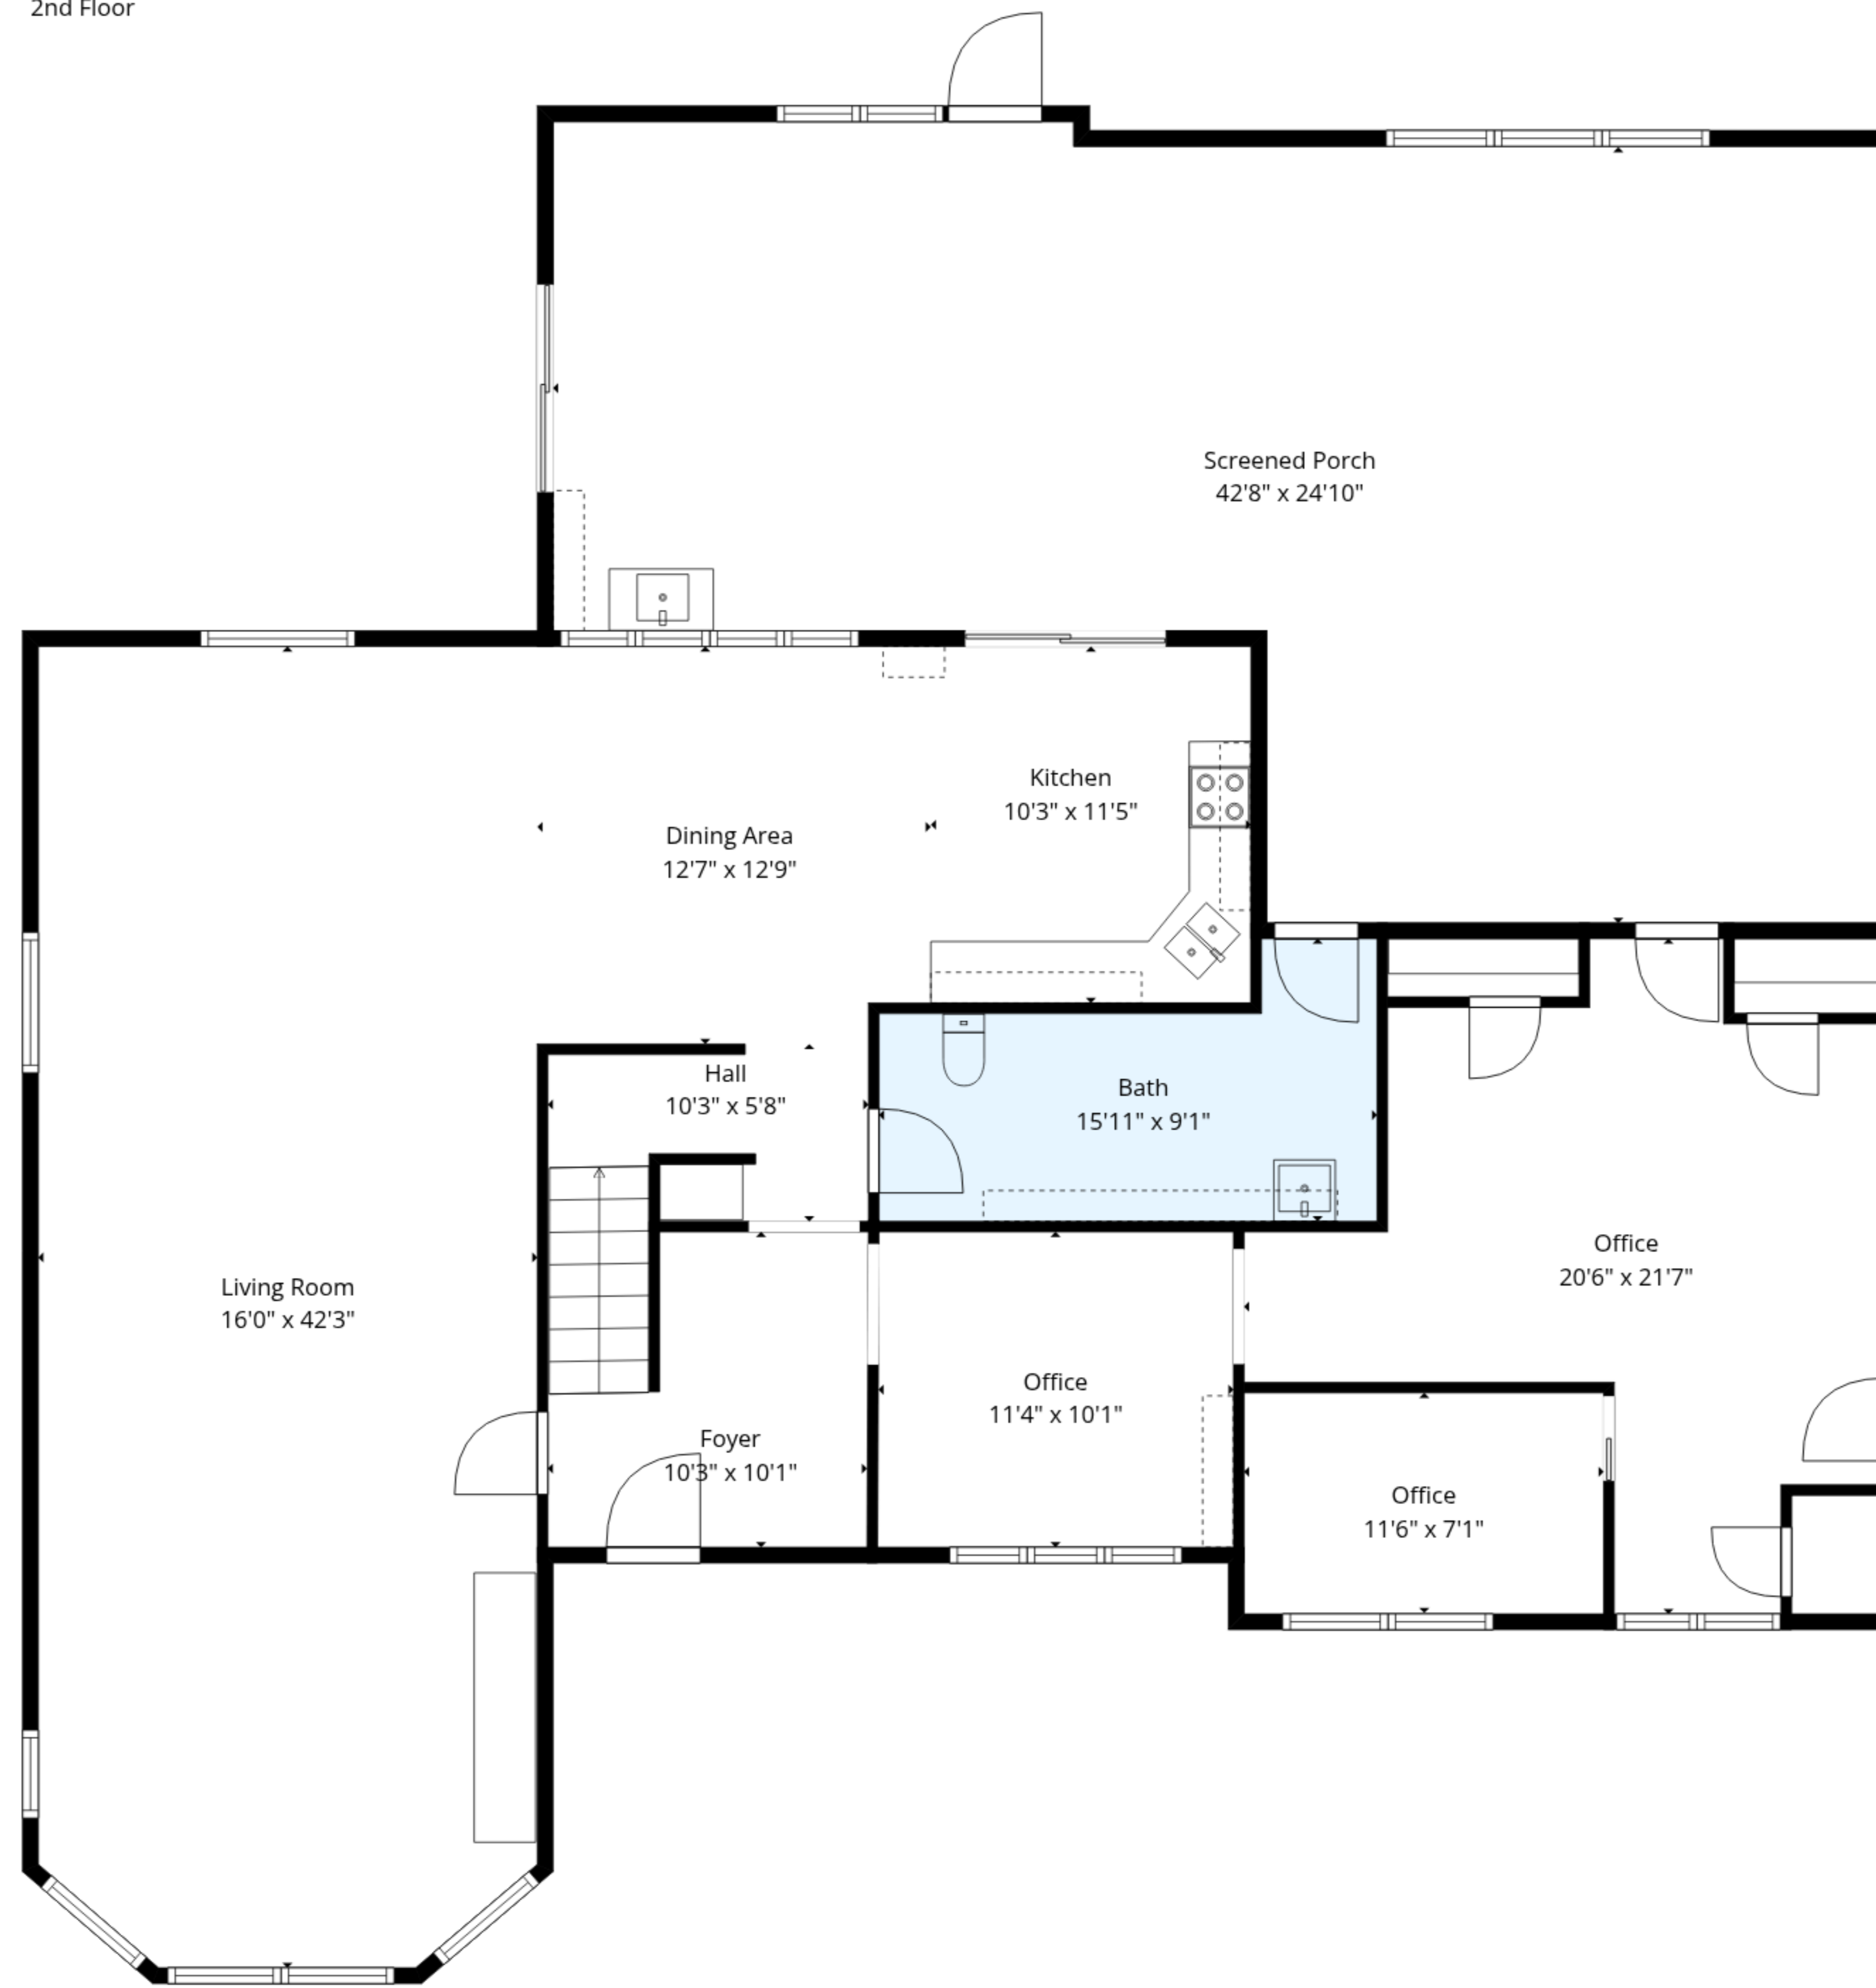

**Total: 2964 sq. ft**  
 1st Floor: 1760 sq. Ft, 2nd Floor: 1204 sq. ft  
 Excluded Areas: Screened Porch: 860 sq. Ft, Storage: 120 sq. Ft, Walls: 222 sq. ft

Floor Plan Created By Cubicasa App. Measurements Deemed Highly Reliable But Not Guaranteed.

2nd Floor

1st Floor

**Total: 2964 sq. ft**

1st Floor: 1760 sq. Ft, 2nd Floor: 1204 sq. ft

Excluded Areas: Screened Porch: 860 sq. Ft, Storage: 120 sq. Ft, Walls: 222 sq. ft

Floor Plan Created By Cubicasa App. Measurements Deemed Highly Reliable But Not Guaranteed.