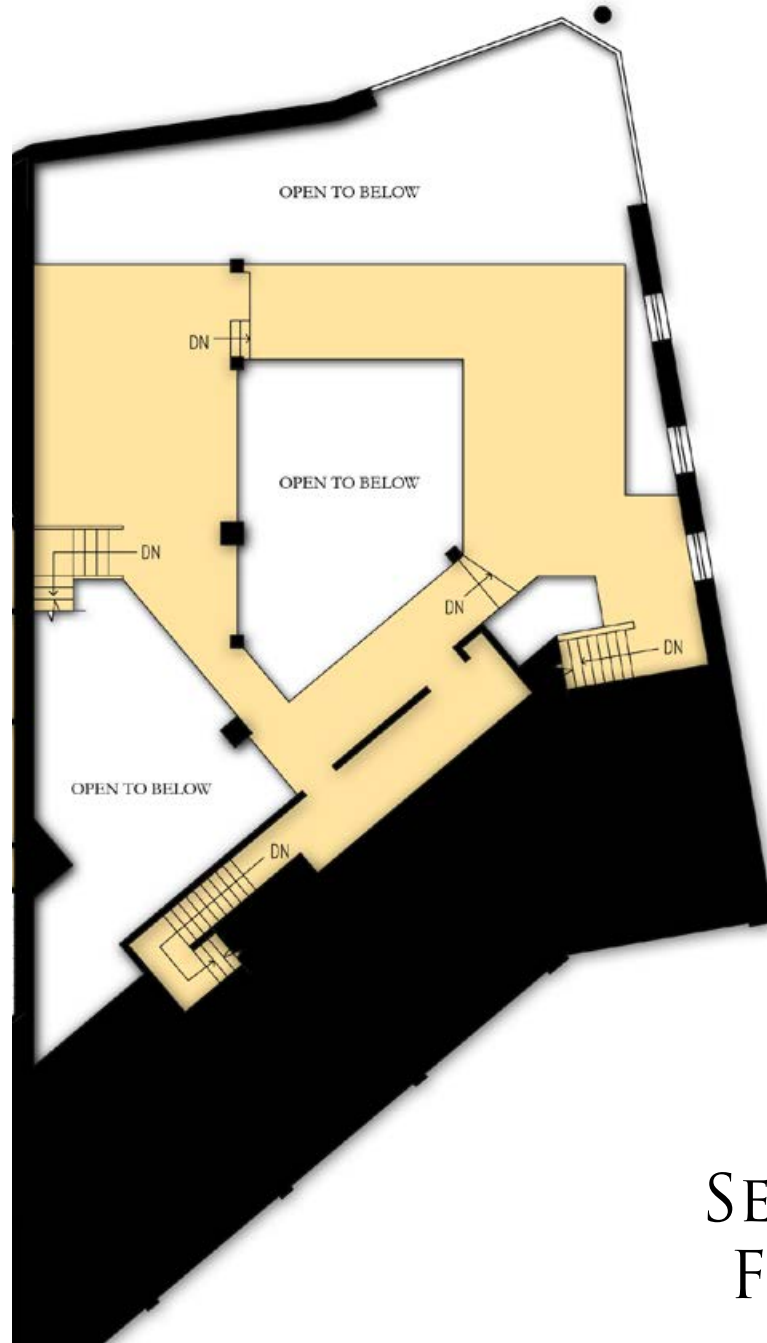

121 S. NILES AVE. - SUITE 14

SECOND FLOOR

121 RIVER RACE, LLC
SOUTH BEND, IN

For more
information
please contact

121 River Race LLC
401 E Colfax Ave
South Bend, IN 46615
(574) 500-2505
Info@MatthewsLLC.com