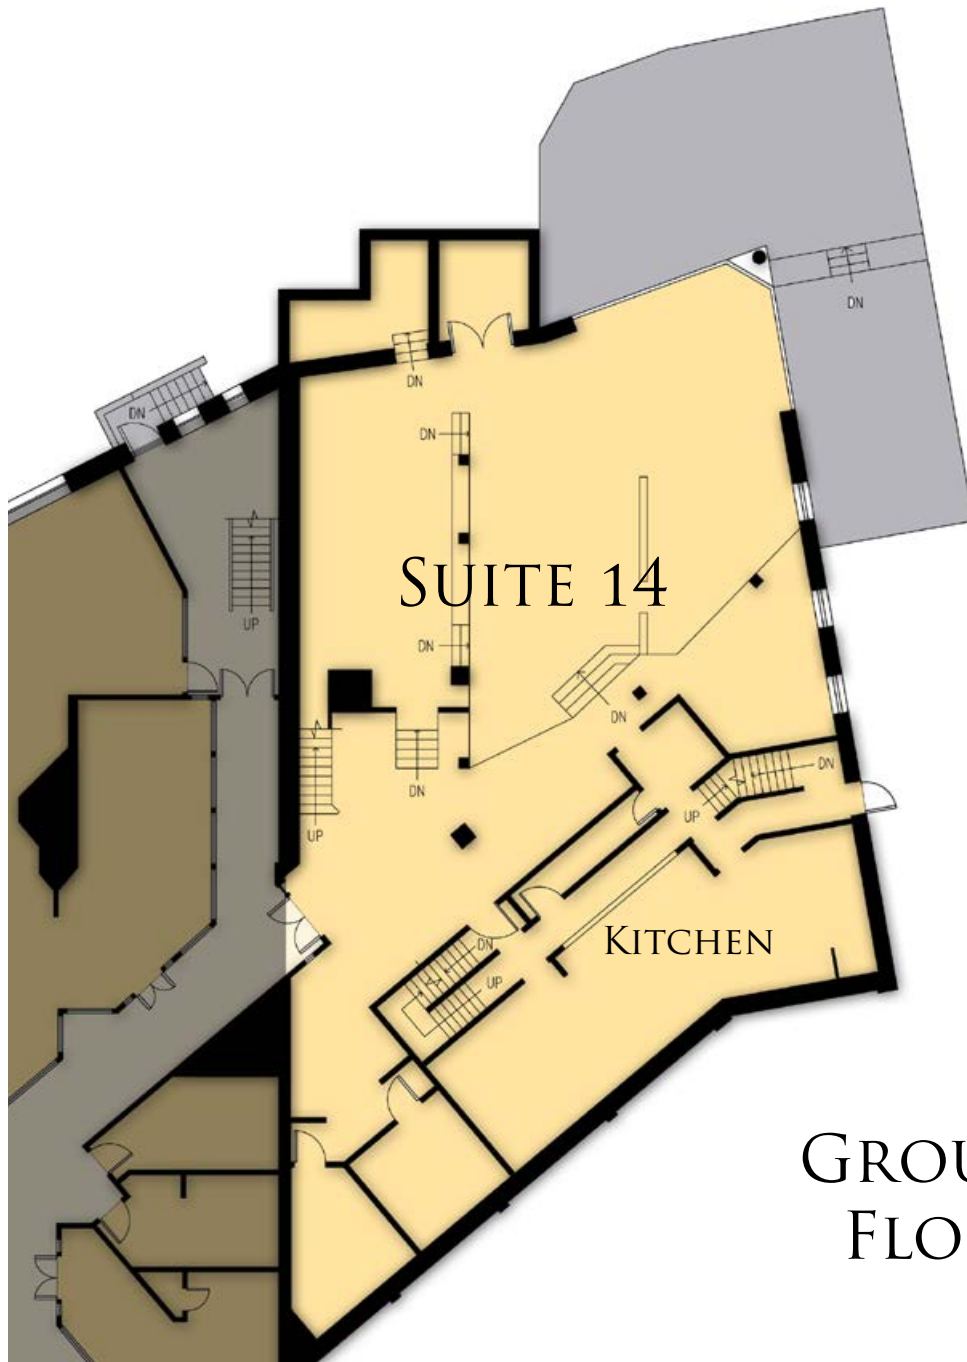

121 S. NILES AVE. - SUITE 14

GROUND
FLOOR

121 RIVER RACE, LLC
SOUTH BEND, IN

For more
information
please contact

121 River Race LLC
401 E Colfax Ave
South Bend, IN 46615
(574) 500-2505
Info@MatthewsLLC.com