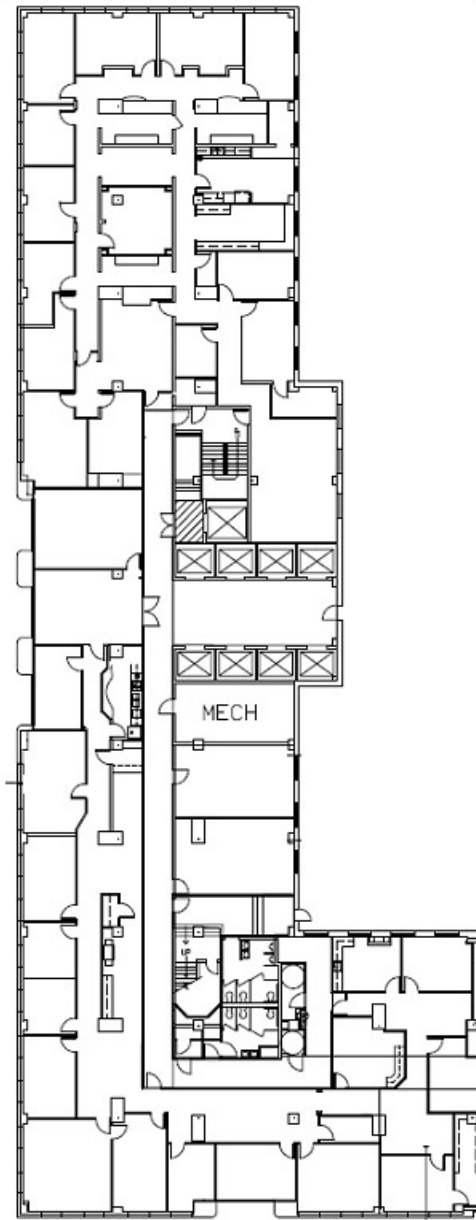

Esperson

Level 2 - Suite 250 (17,433 RSF)

808 Travis, Houston, Texas 77002

cameron
MANAGEMENT

For leasing information:

Christine Gabriel 713.224.1663 x 284

Morris Chen 713.224.1663 x 256

leasing@cameronmanagement.com