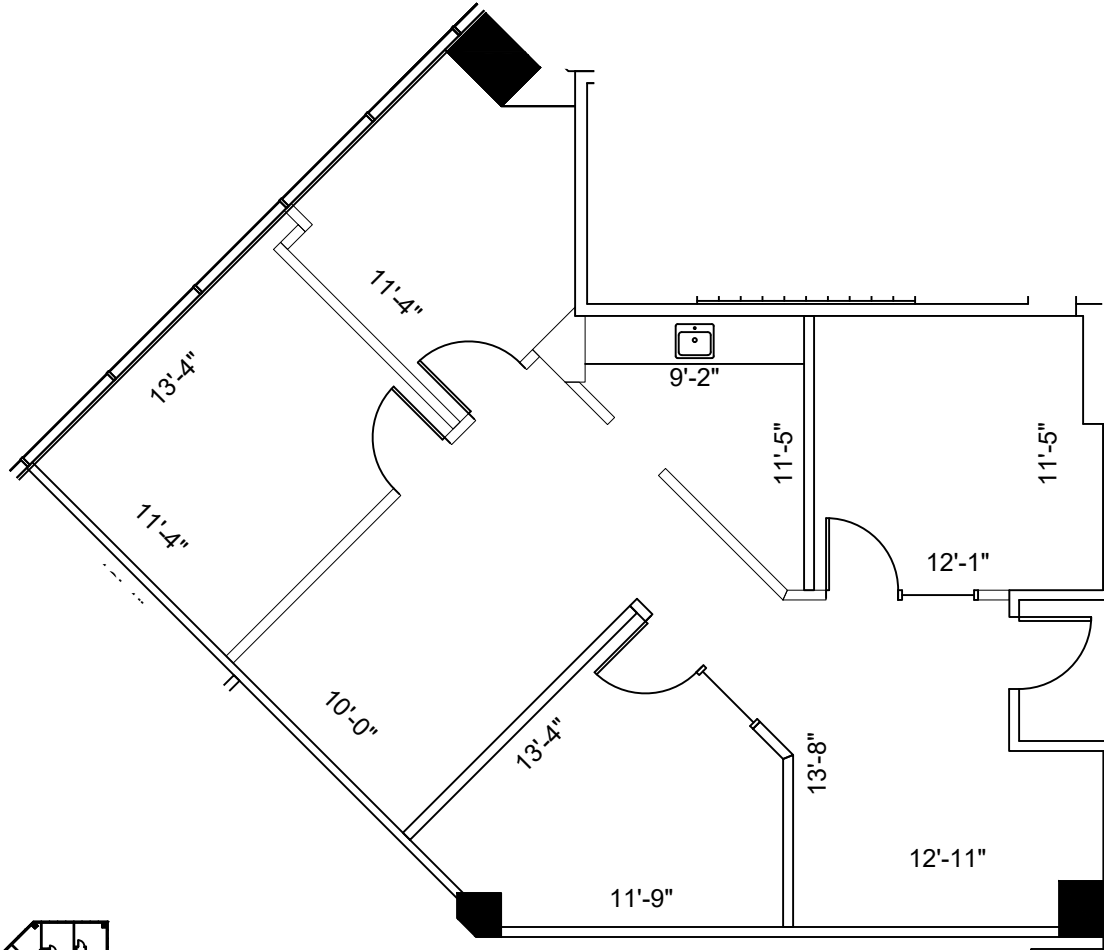

LEGEND			
EXISTING	NEW	LOW	DEMO
WALLS			
NEW/RELOCATED DOOR			

ISSUE DATES

DATE	DESCRIPTION
10-18-2026	ISSUE FOR REVIEW

ASHFORD ON THE BAYOU
1001 S DAIRY ASHFORD RD
HOUSTON, TX 77077
SUITE 225

SHEET TITLE
EXISTING PLAN

SHEET NUMBER
EX-1

2nd FLOOR
KEY PLAN

1 FLOOR PLAN
SCALE: 1/8"=1'-0"