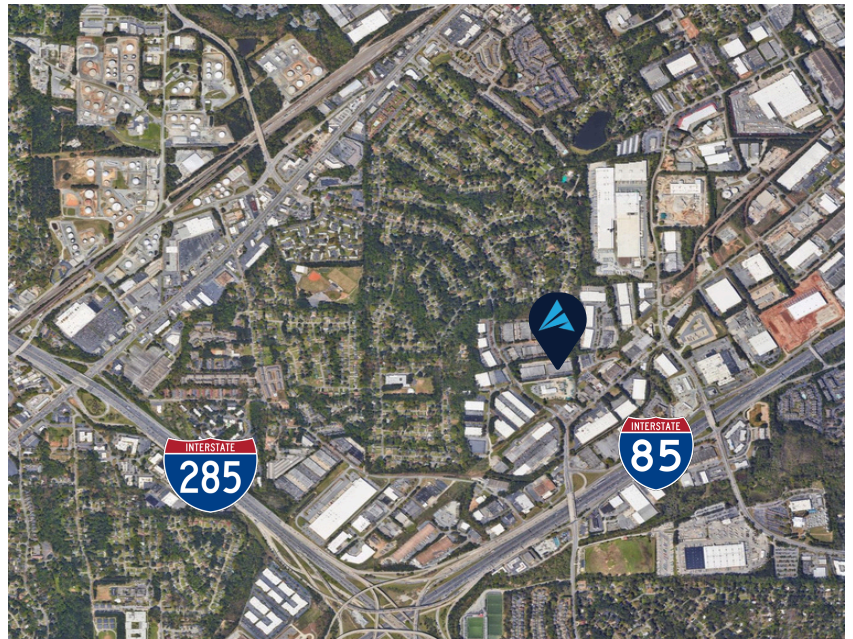

4,480 SF AVAILABLE

3482 OAKCLIFF ROAD

SUITE F | DORAVILLE, GA 30340

OWNED BY:

FOR LEASE

PROPERTY INFORMATION

Total Size:	4,480 SF
Office:	1,020 SF
Warehouse:	3,460 SF
Loading:	1 Dock High Door
Clear Height:	18'
Available:	Immediately
Access:	Immediate access to I-85 and I-285