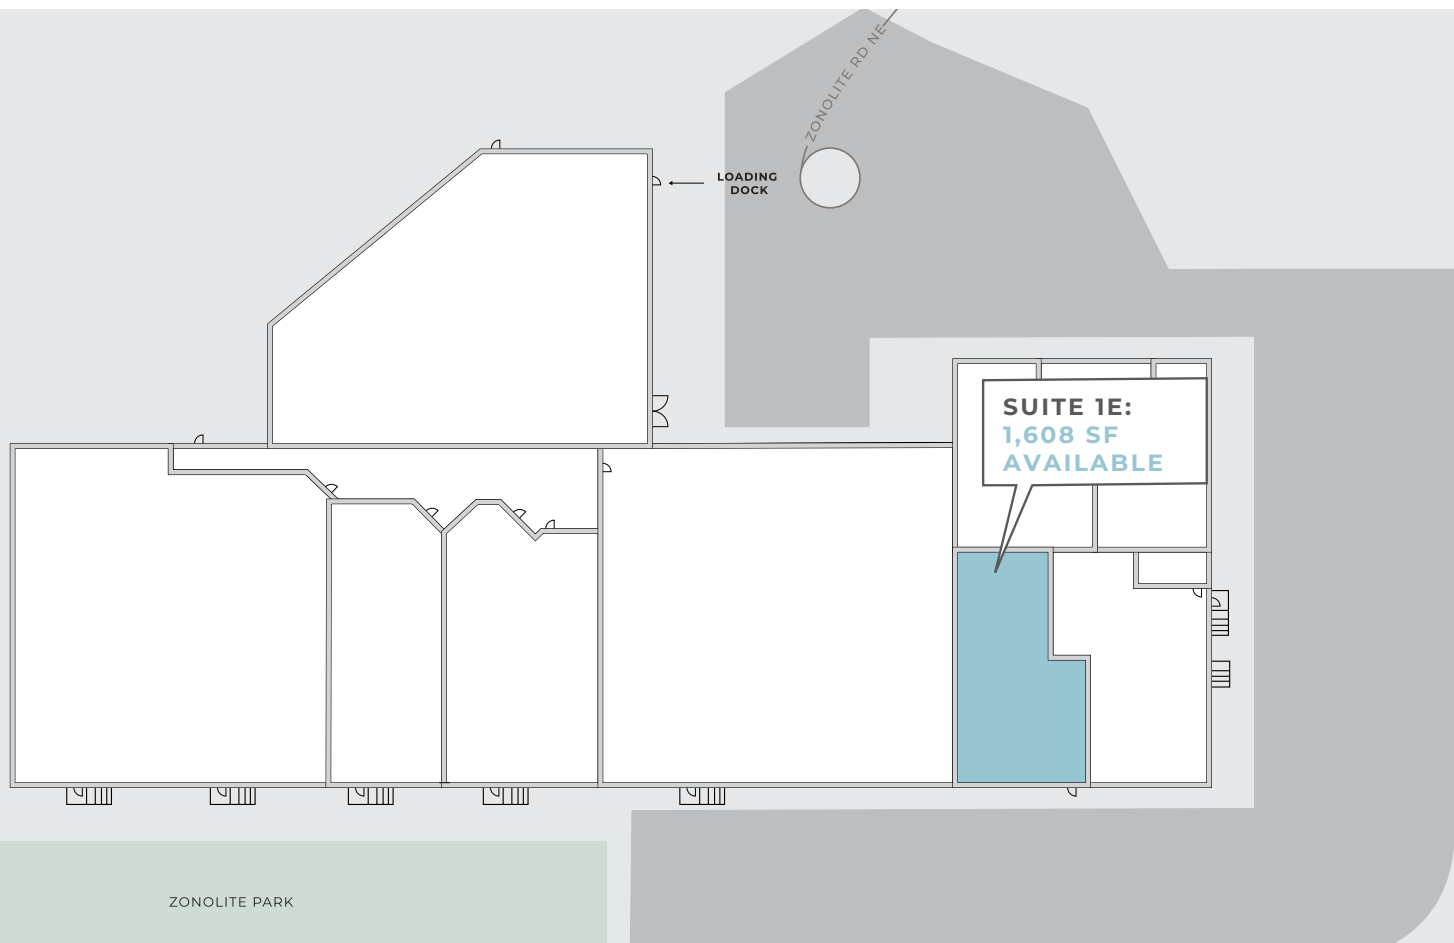

1,618 SF OFFICE SPACE | MOVE IN READY
1075 ZONOLITE RD | SUITE 1E | ATLANTA GA 30306

1075
ZONOLITE RD

SCHEDULE A TOUR TODAY BY CONTACTING:

ELLIS MURRAY
 404.400.6633
 ellis.murray@capitalre.com

BENNETT GOTTLIEB
 404.400.7192
 bennett.gottlieb@capitalre.com