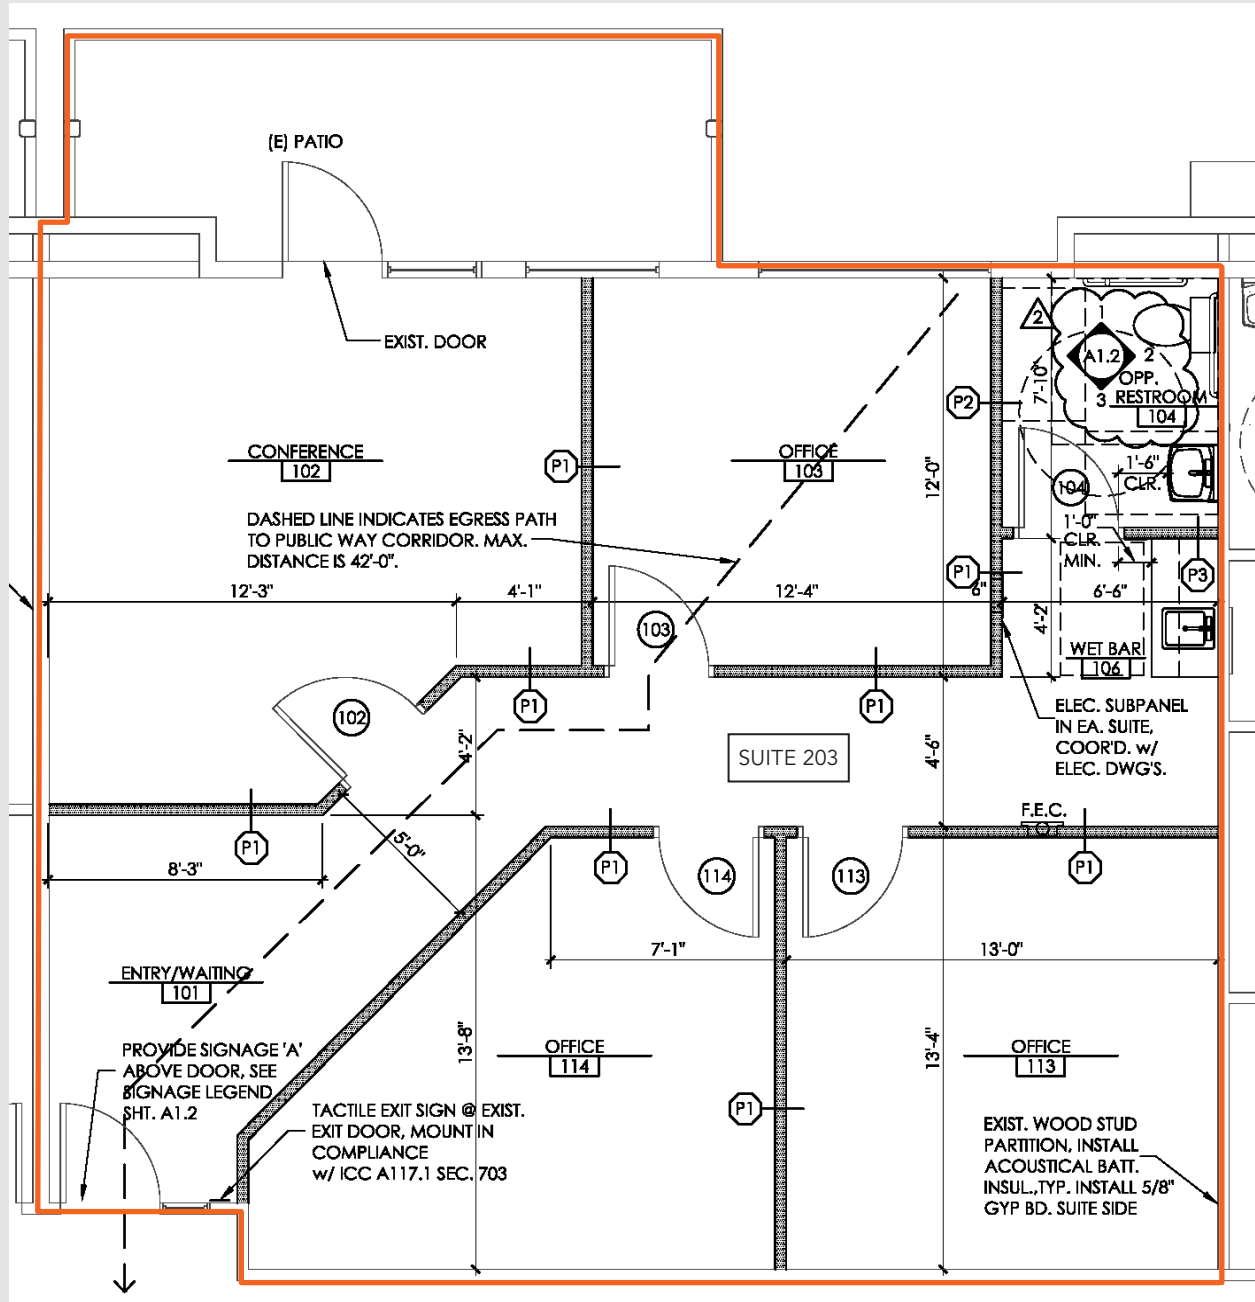

Suite 203 Floor Plan

Contact:

Kevin B. Call, CPA
Principal, Designated Broker
928 440 5450
Kevin@KellyandCall.com

Rob Gerlak
Principal
928 440 5450
Rob@KellyandCall.com