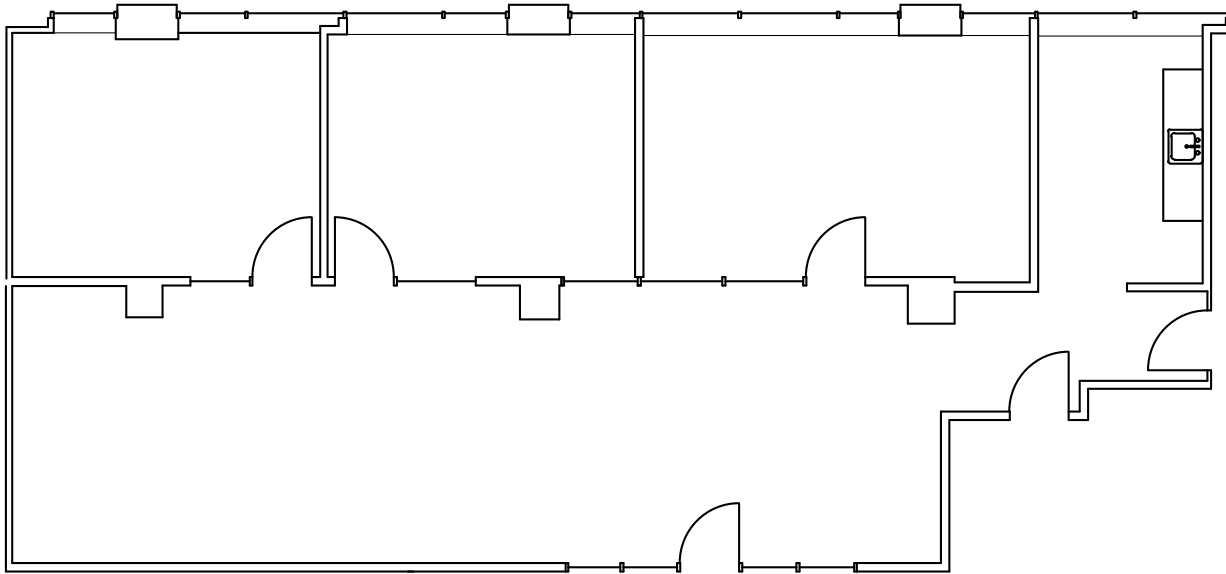

SUITE 800 - 1,830 SF

SUITE HIGHLIGHTS:

- Open workspace
- 3 private offices
- Kitchen
- Mechanical room

CLICK OR SCAN
FOR 360°
VIRTUAL TOUR