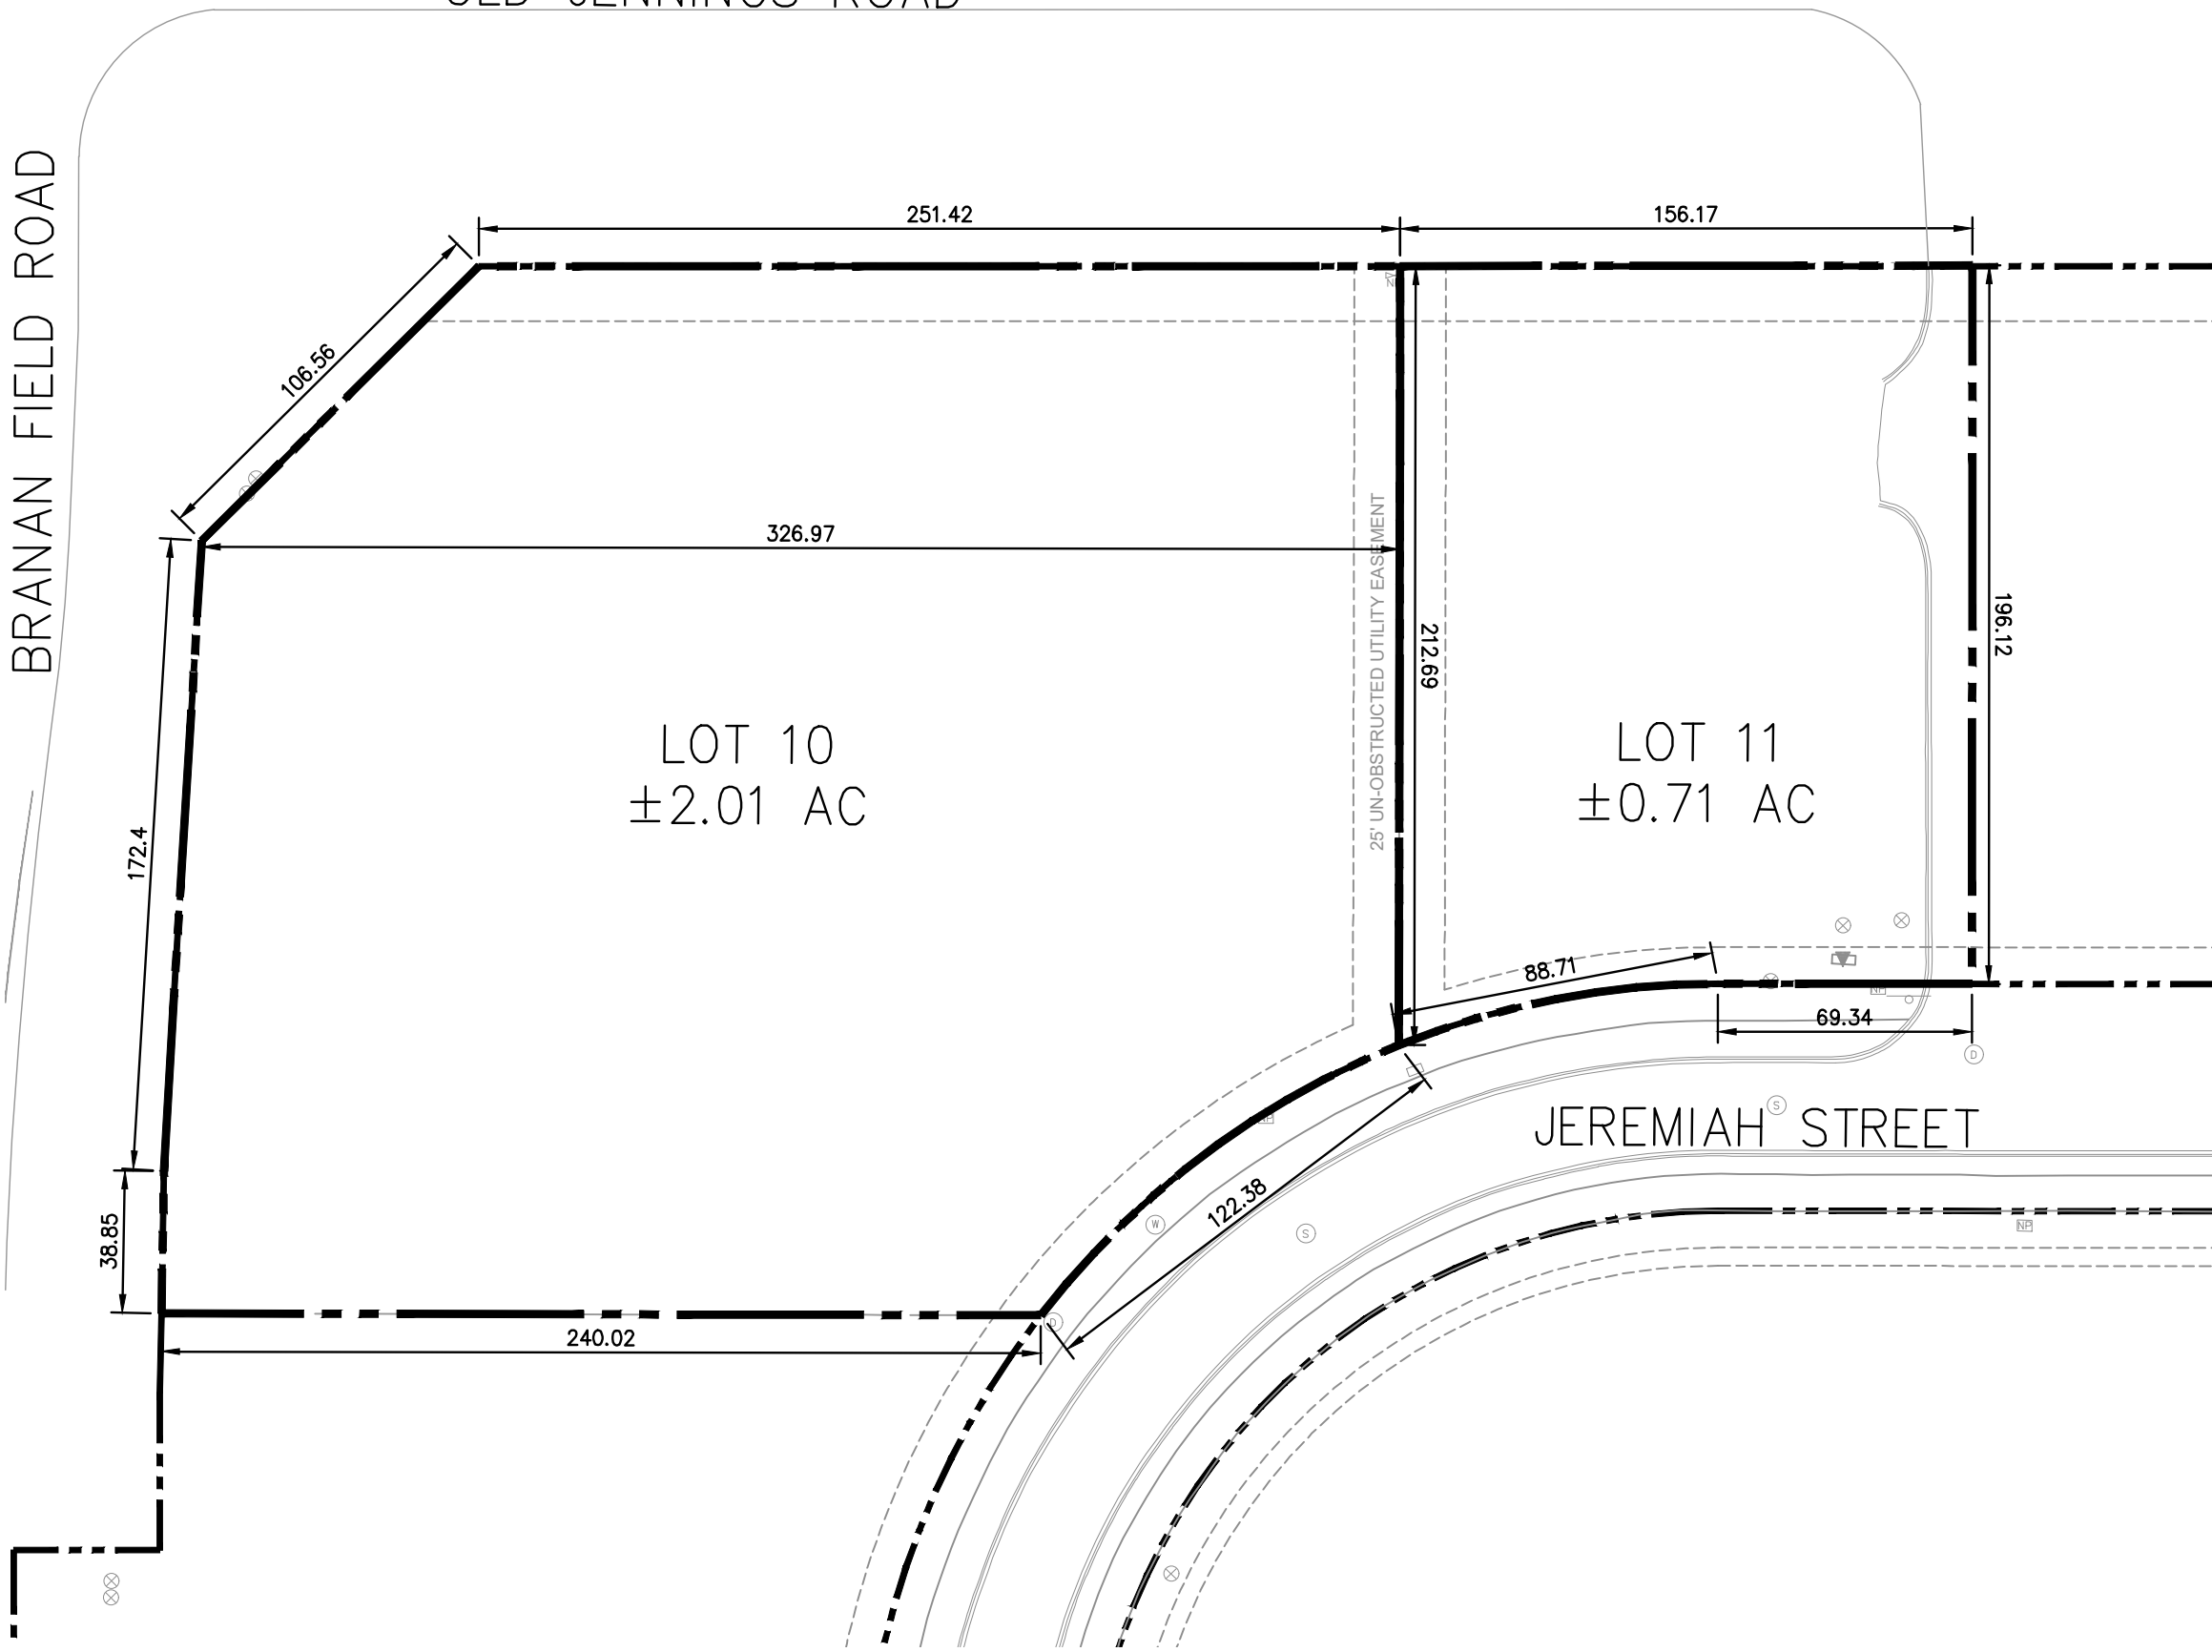

BRANAN FIELD ROAD

OLD JENNINGS ROAD

LOT 10
±2.01 AC

LOT 11
±0.71 AC

JEREMIAH^S STREET

SITE DATA TABLE	
PARCEL NUMBER(S):	
PARCEL #32-04-25-008102-013-00	
LOT 9	
SITE ADDRESS:	0 JEREMIAH STREET
COUNTY:	CLAY
ZONING:	COMMERCIAL - BF PUD
SITE AREA:	
TOTAL SITE AREA LOT 10	2.01 ± AC
TOTAL SITE AREA LOT 11	0.71 ± AC

CLAY TOWN CENTER LOT 10 & 11 - DIMENSIONAL EXHIBIT
 FEBRUARY 2023 • CONTACT: SIDNEY REYNOLDS, P.E. (904) 828-3900

CLAY COUNTY
 FLORIDA

Kimley»Horn
 Expect More. Experience Better.

11x17 ORIGINAL SIZE