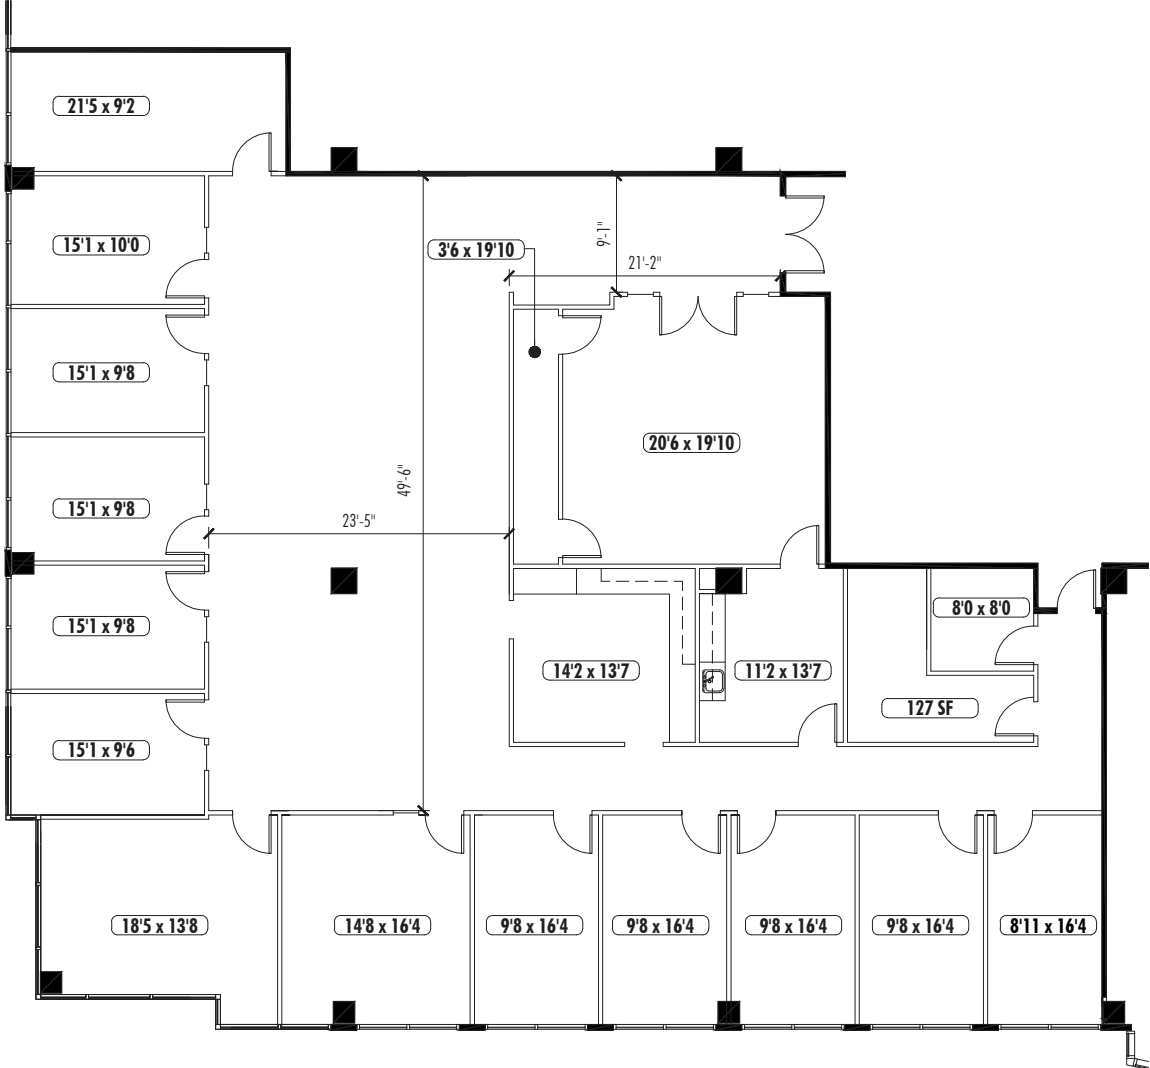

PRESTON RIDGE II, SUITE 475

5,913 RSF

KEY PLAN

*Interior dimensions are approximate