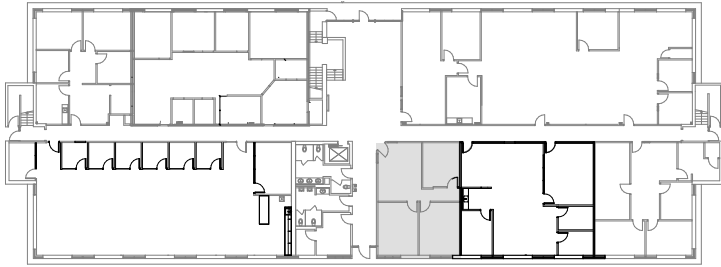

# AustinOaks

Benbrook, Suite 101  
First Floor  
1,086 SF  
Traditional Finish

Building

12

Matt Frizzell

E [matt.frizzell@cushwake.com](mailto:matt.frizzell@cushwake.com)

T +1 512 814 3404

Holmes Onwukaife