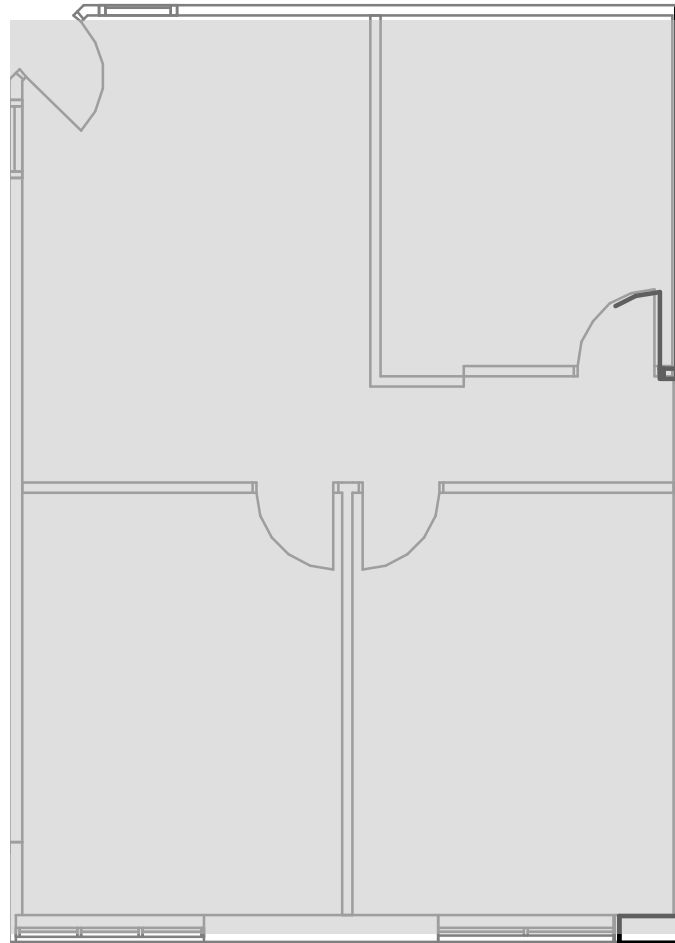

# AustinOaks

Benbrook, Suite 101  
First Floor  
1,086 SF  
Traditional Finish

Building

12

Matt Frizzell

E [matt.frizzell@cushwake.com](mailto:matt.frizzell@cushwake.com)

T +1 512 814 3404

Holmes Onwukaife