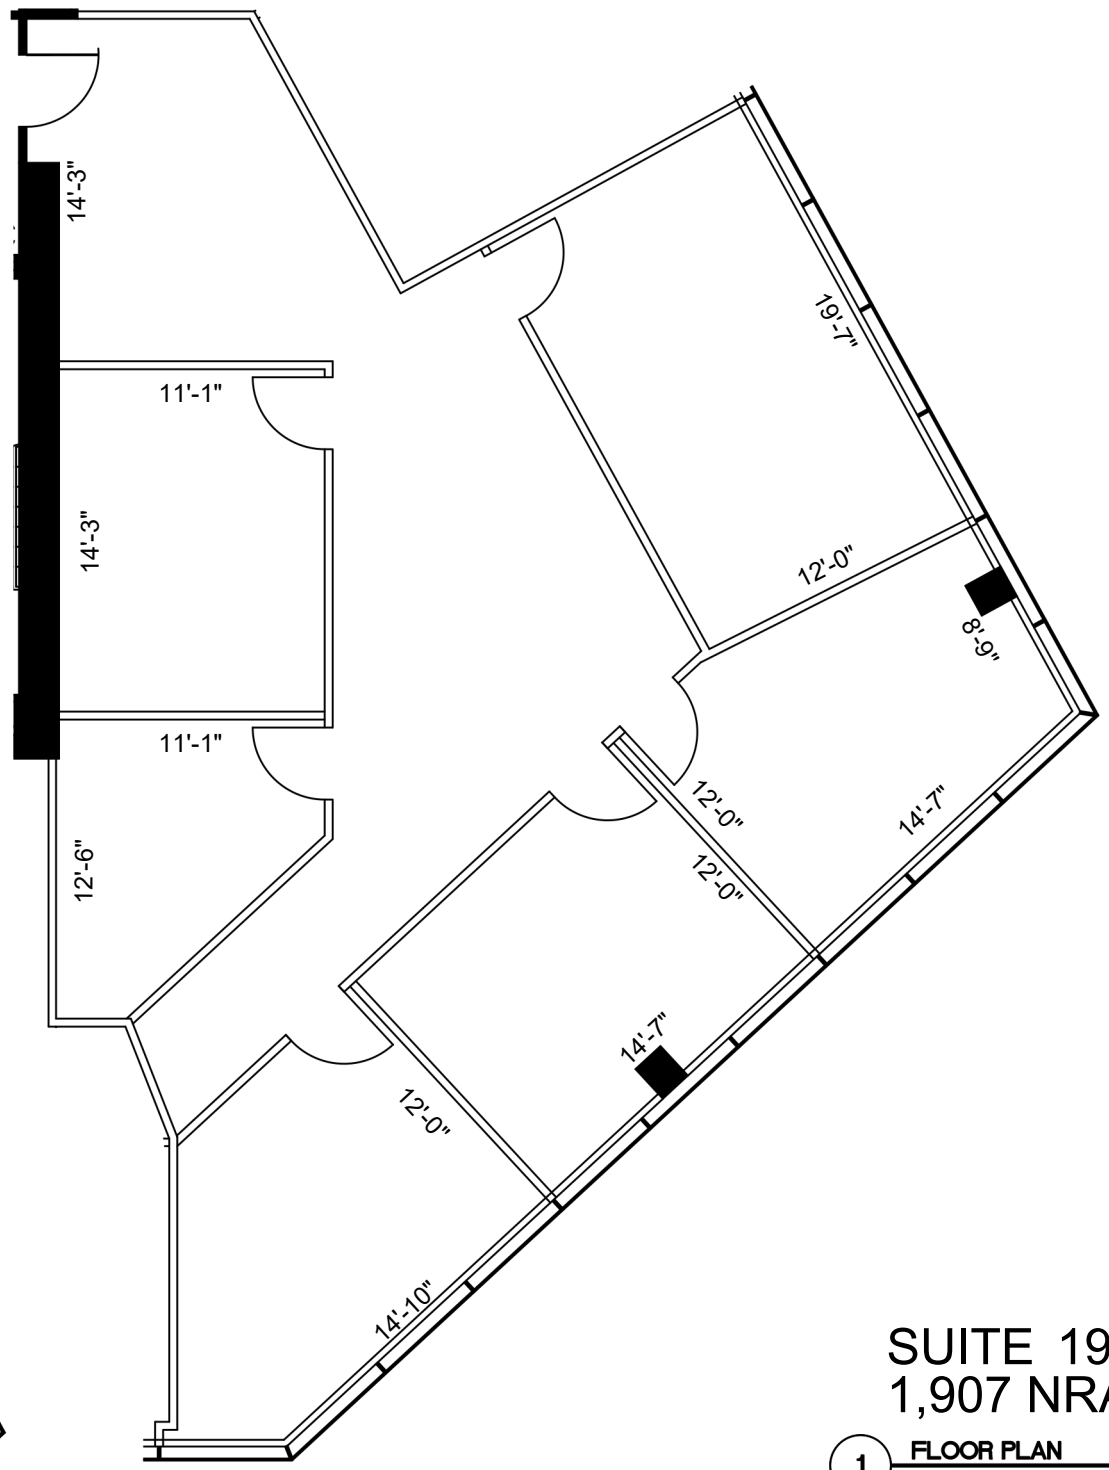

LEGEND

EXISTING NEW	LOW DECK
WALLS	
VIEW/LOCATED DOOR	N/P

ISSUE DATES

09-13-2023	ISSUE
	REVISION

NORTHCHASE CENTER
14550 TORREY CHASE HOUSTON, TX 77014
SUITE 190

SHEET TITLE
EXISTING FLOOR PLAN

SHEET NUMBER
EX-1

SUITE 190
1,907 NRA

1 FLOOR PLAN
SCALE: 1/8"=1'-0"

FLOOR PLANS MAY NOT BE TO SCALE AND MAY NOT REFLECT EXISTING CONDITIONS AND SHALL NOT BE RELIED UPON AS SUCH. THESE DRAWINGS ARE DESIGN INTENT AND ARE AN EXHIBIT TO THE LEASE.