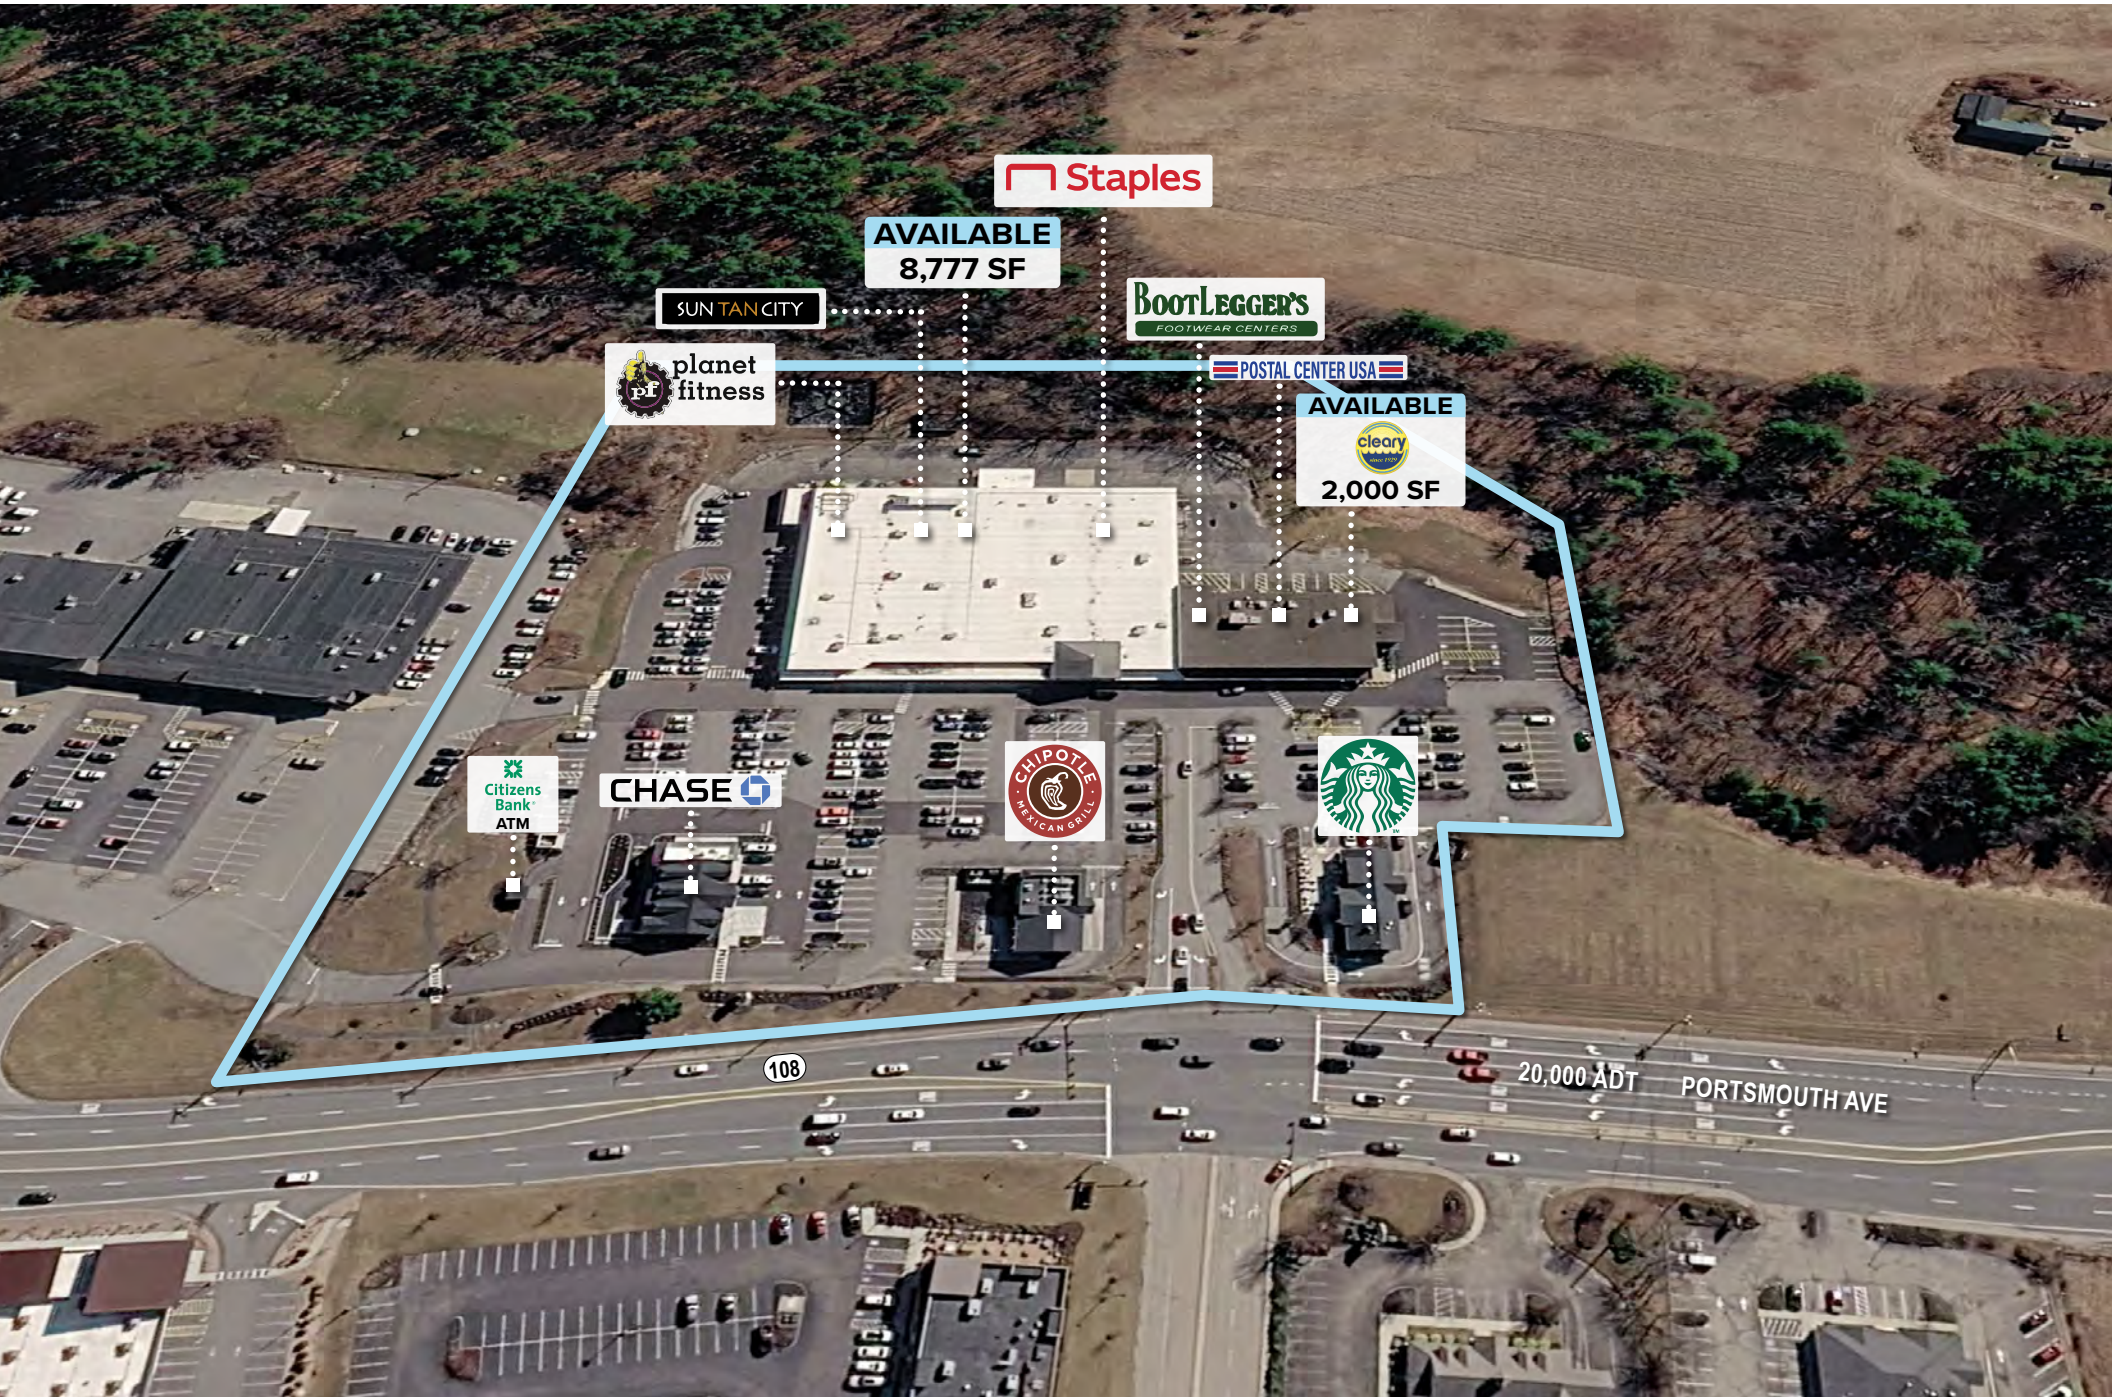

Parkman Brook Shopping Center

2,000 - 8,777 SF AVAILABLE FOR LEASE

Anchored by Staples and Planet Fitness, Parkman Brook Shopping Center is located just off Route 101 (Exit 16) on Route 108. Ample visibility from the road and high traffic counts help make this the dominant shopping center in Stratham. Other national retailers in the area include Market Basket, Hannaford, CVS, Rite Aid, and more.

KEY TENANTS

STARBUCKS™

Staples

BOOTLEGGERS

FOOTWEAR CENTERS

GROSS LEASABLE AREA

70,000 SF

PROPERTY STATUS

KINGS HIGHWAY PLAZA

MARKET BASKET

STRATHAM CROSSING

PARKMAN BROOK SHOPPING CENTER

EXETER COMMONS

 Staples

AVAILABLE
8,777 SF

SUN TAN CITY

 planet
fitness

 BOOTLEGGERS
FOOTWEAR CENTERS

POSTAL CENTER USA

AVAILABLE

2,000 SF

 Citizens
Bank
ATM

 CHASE

 CHIPOTLE
MEXICAN GRILL