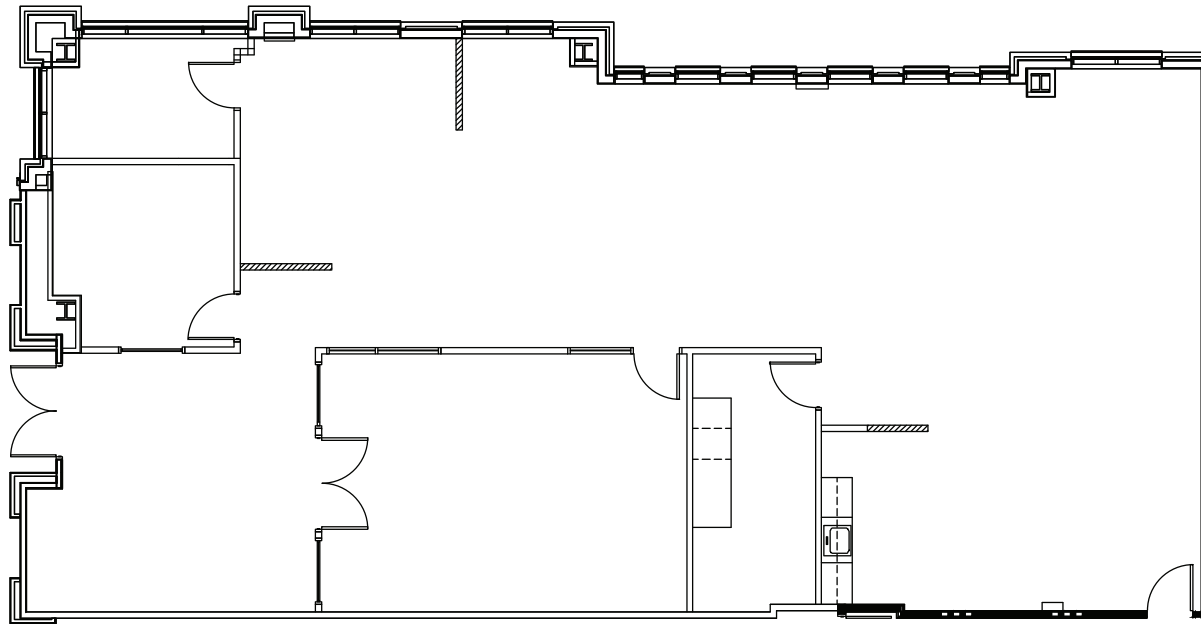

WADE I SUITE 104

3,300 SF

JANE DOGGETT, CCIM
919.625.8828
JANE.DOGGETT@FOUNDRYCOMMERCIAL.COM

PATRICK BLACKLEY
919.274.9323
PATRICK.BLACKLEY@FOUNDRYCOMMERCIAL.COM

FOUNDRY
COMMERCIAL

 **PGIM REAL ESTATE**

DRP