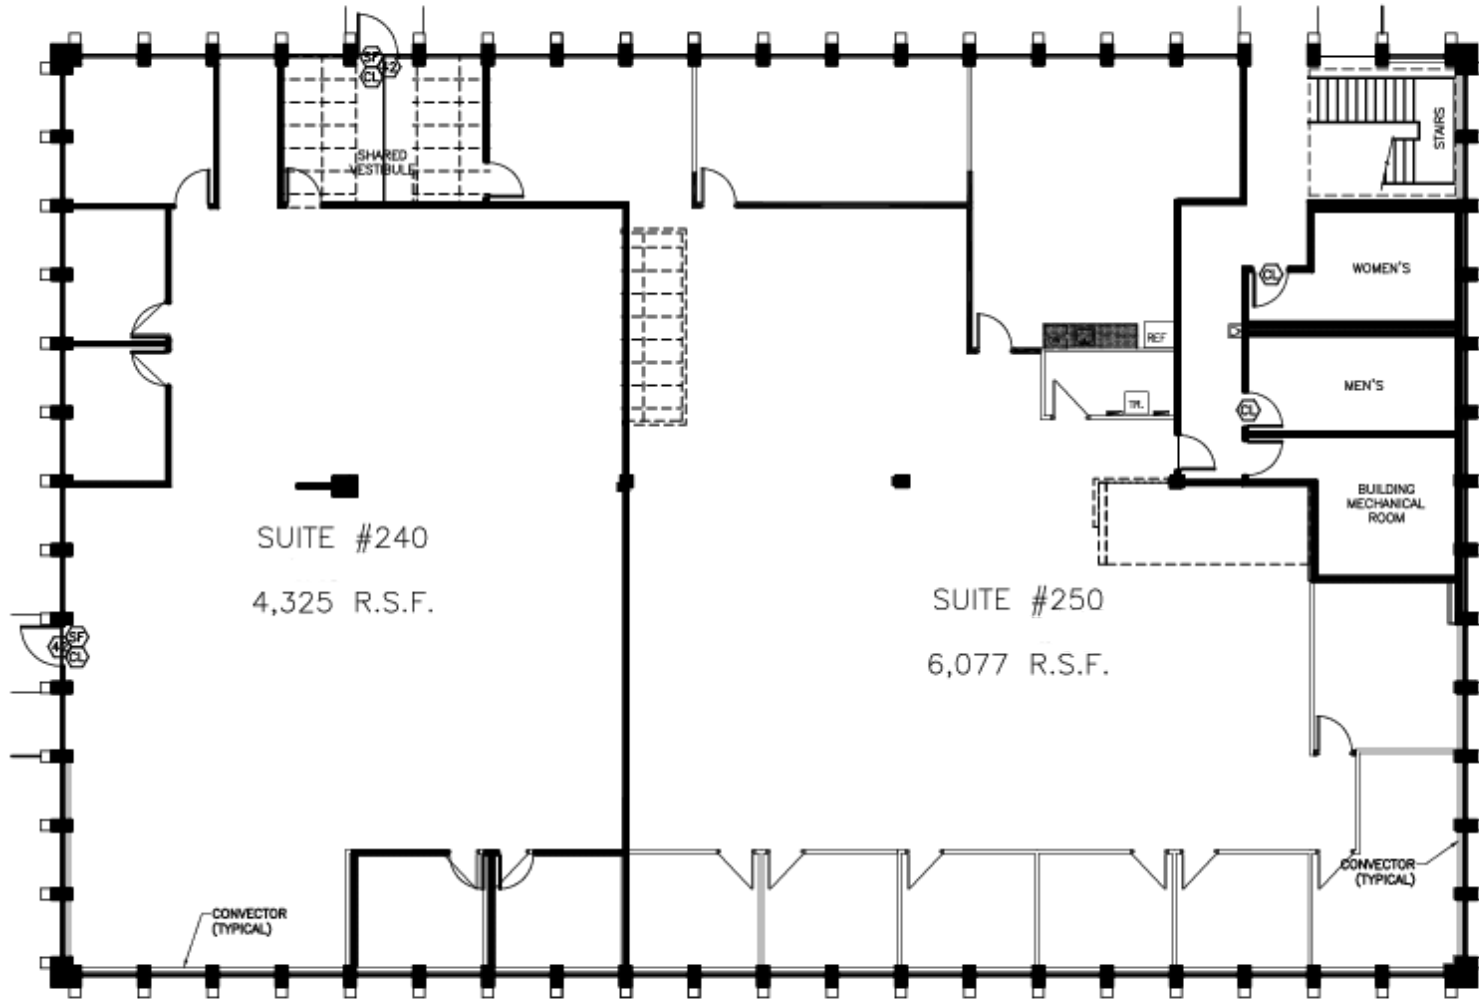

SUITE 240-250 10,402 SF

280 SHUMAN BLVD | NAPERVILLE, IL

RYAN MOEN
630.480.6346
RMoen@VersaRES.com

JOHN MILLNER
630.480.6342
JMillner@VersaRES.com

1 MID AMERICA PLAZA, 3RD FLOOR
OAKBROOK TERRACE, IL 60181
630.480.6413