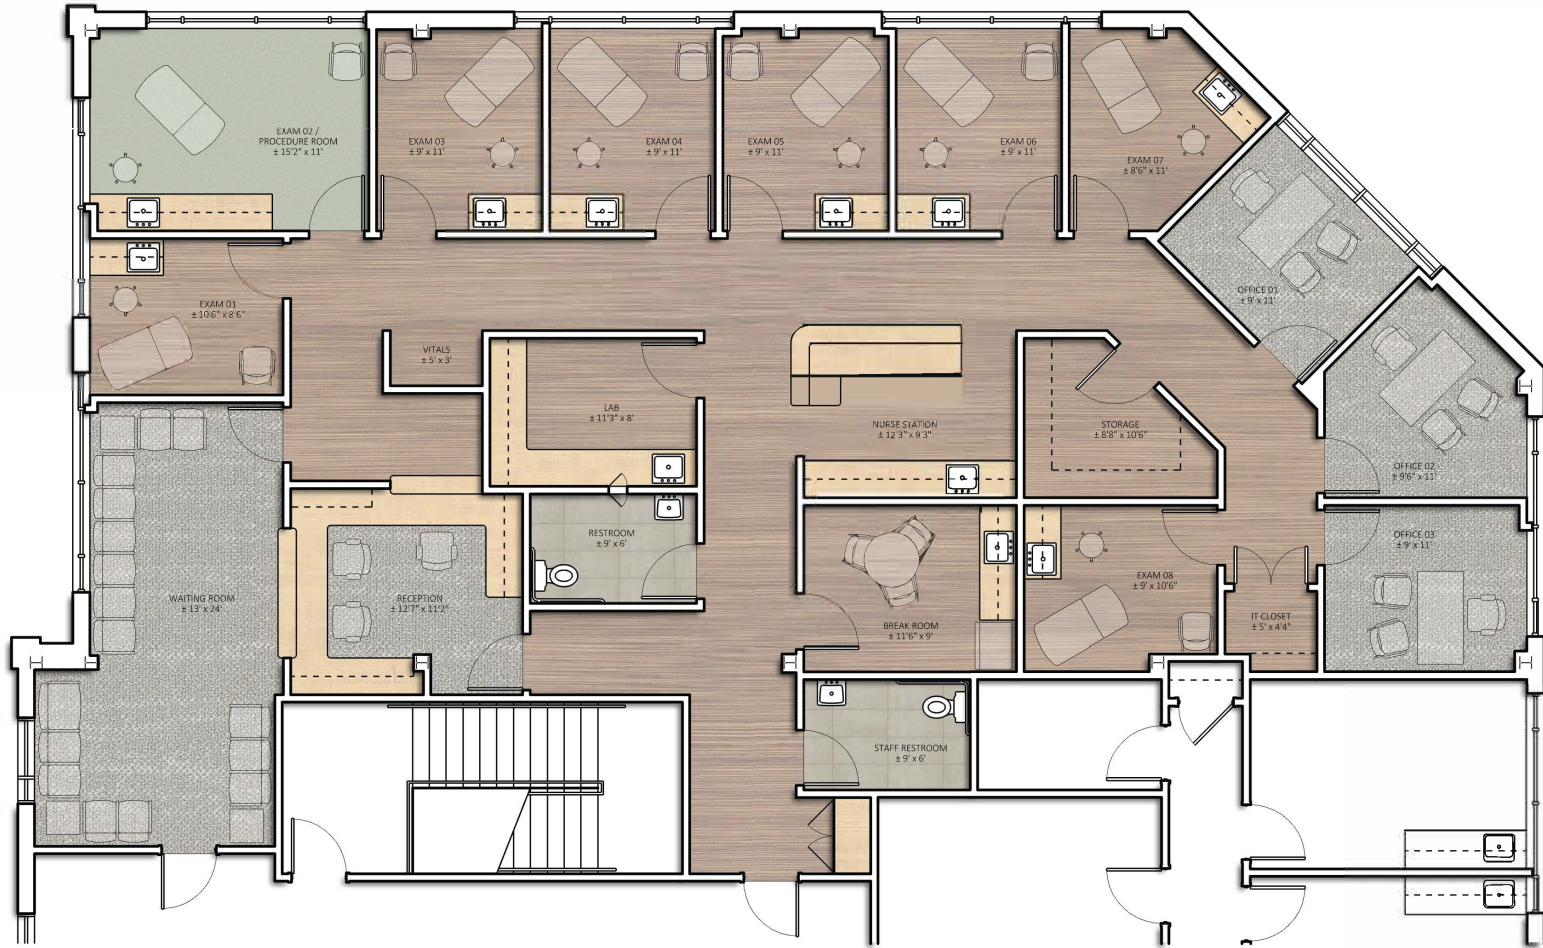

# Suite 300 | 3,908 RSF

Proposed Layout

Gary Gagne  
561 339 3191  
ggagne@welltower.com