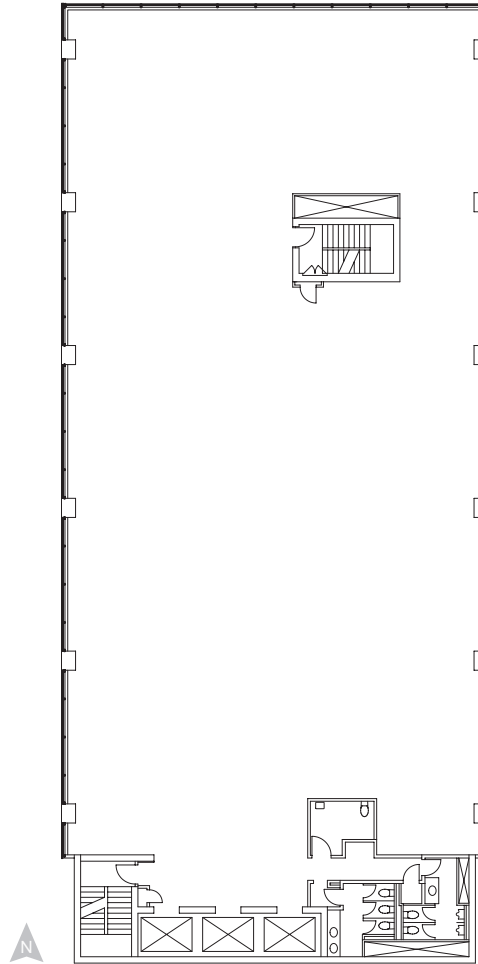

SUITE 1200
9,603 SF

LINCOLN
CROSSING

Tower II
1776 Lincoln Street
Denver, CO 80202

CONTACT FOR MORE INFORMATION

JAMIE GARD

303-260-4341
jamie.gard@nrmk.com

WHITNEY HAKE

303-260-4202
whitney.hake@nrmk.com