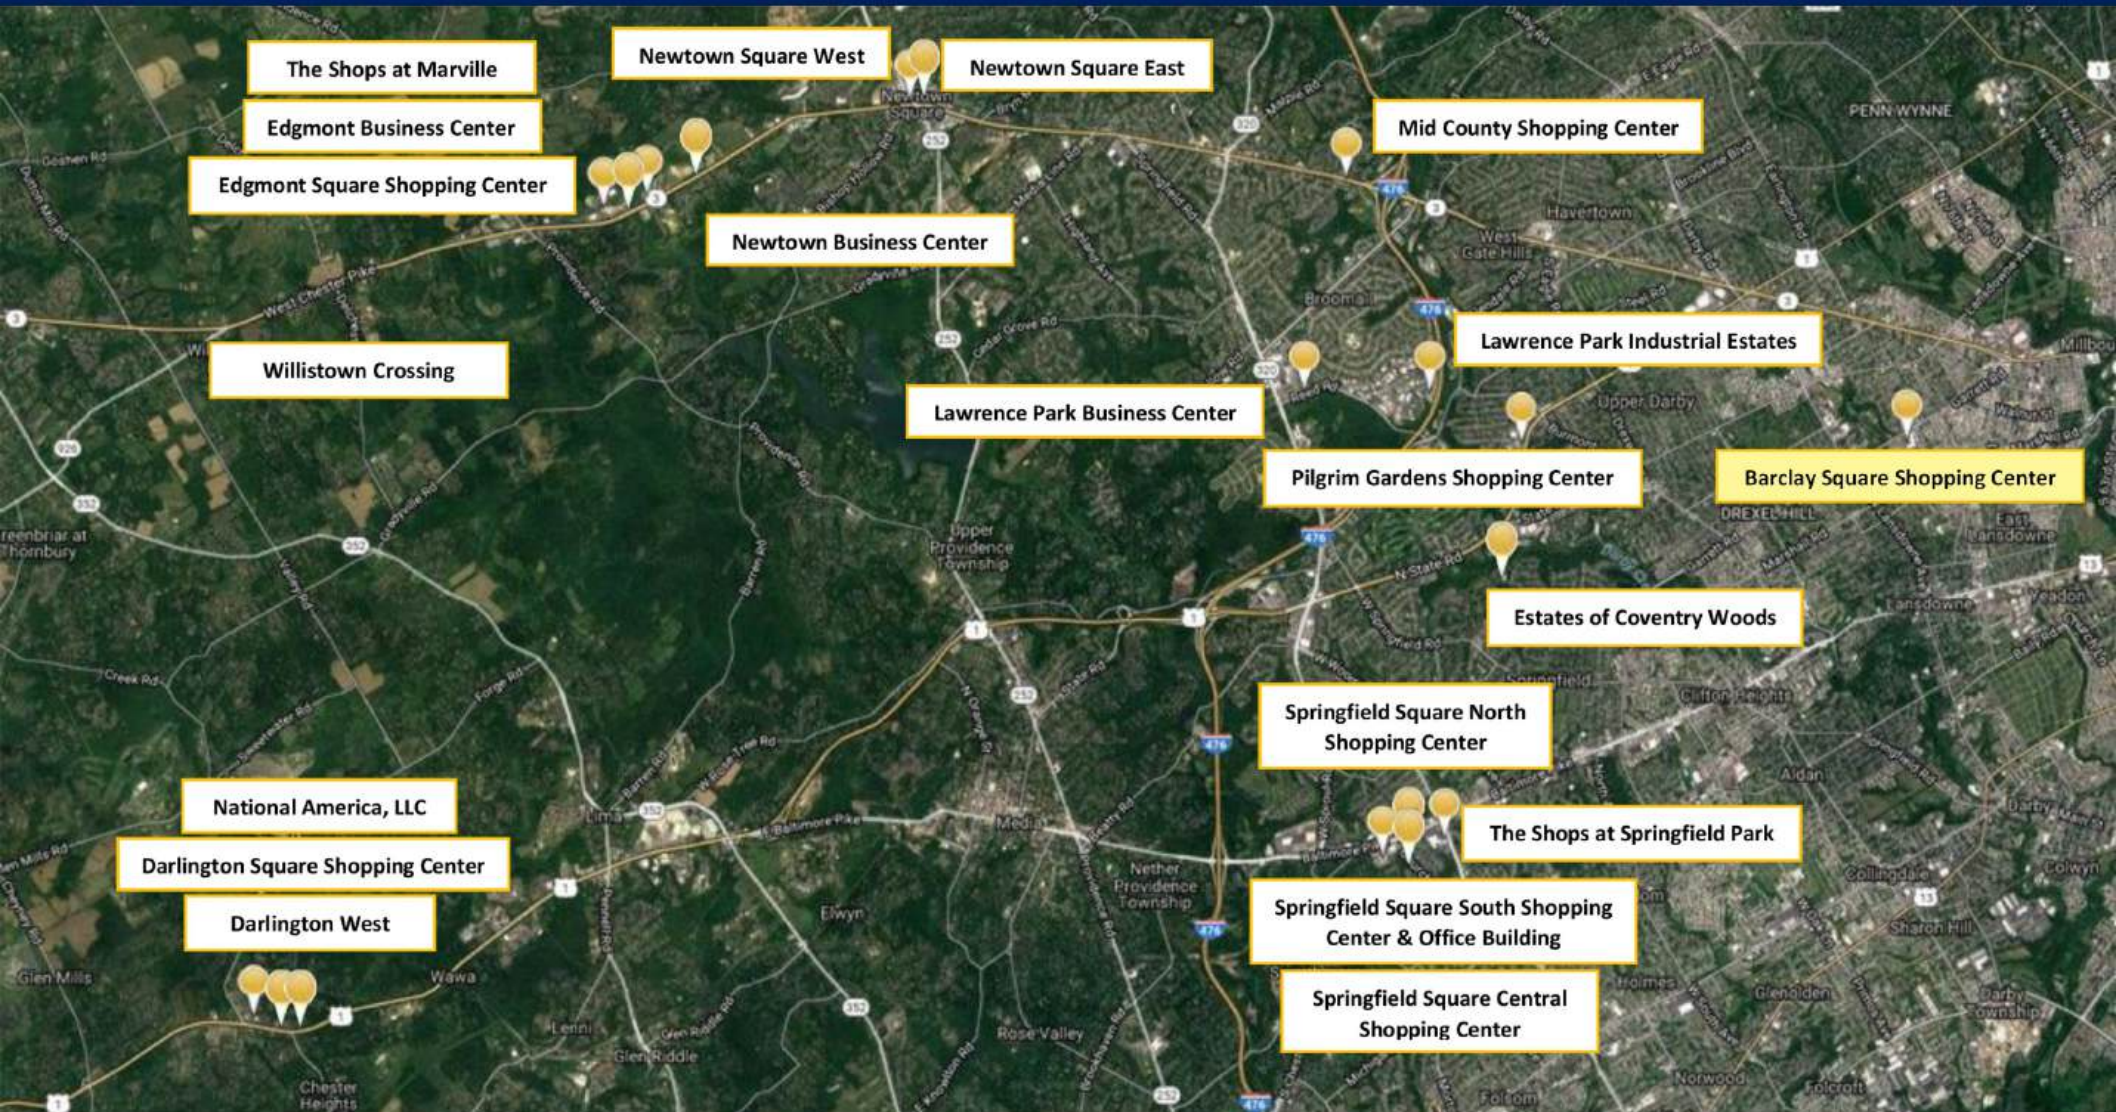

## —LOCAL SCHOOLS—

★ **10 Schools within 1.5 Miles**

**Approx. 10,000 Students**

- Stonehurst Hills Elementary School
- Highland Park Elementary School
- Bywood Elementary School
- Beverly Hills Middle School
- St. Laurence School (Pre K-8th)
- Upper Darby High School
- Prendergast High School
- Bonner High School
- DCCC on Premises

2,400 SF  
Pad Site  
Available

*\*Pictures shown are for illustration purpose only.*

**1.5 Mile Radius**

**79,000 Population  
Within 1.5 Miles**

**10 Schools within 1.5 Miles  
Approx. 10,000 Students**

# Building a Better Future in Delaware County, PA

• Since 1960 •

9 Mile Span