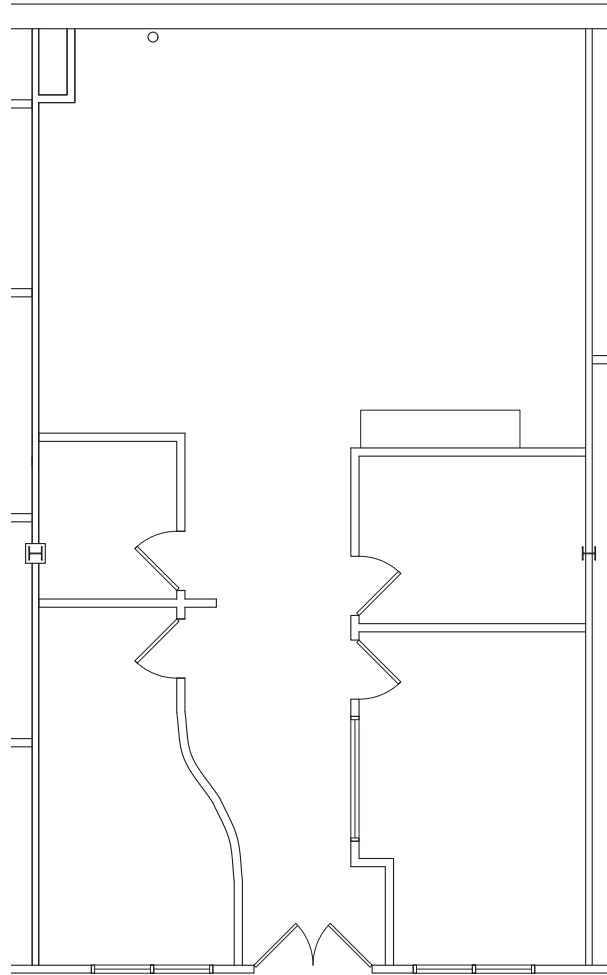

DESIGN CENTER

127 WEST WORTHINGTON AVE

ATRIUM BUILDING

SUITE 280
1,659 RSF

CONTACT:

CHARLEY LEAVITT

704.634.8254

charley.leavitt@streamrealty.com