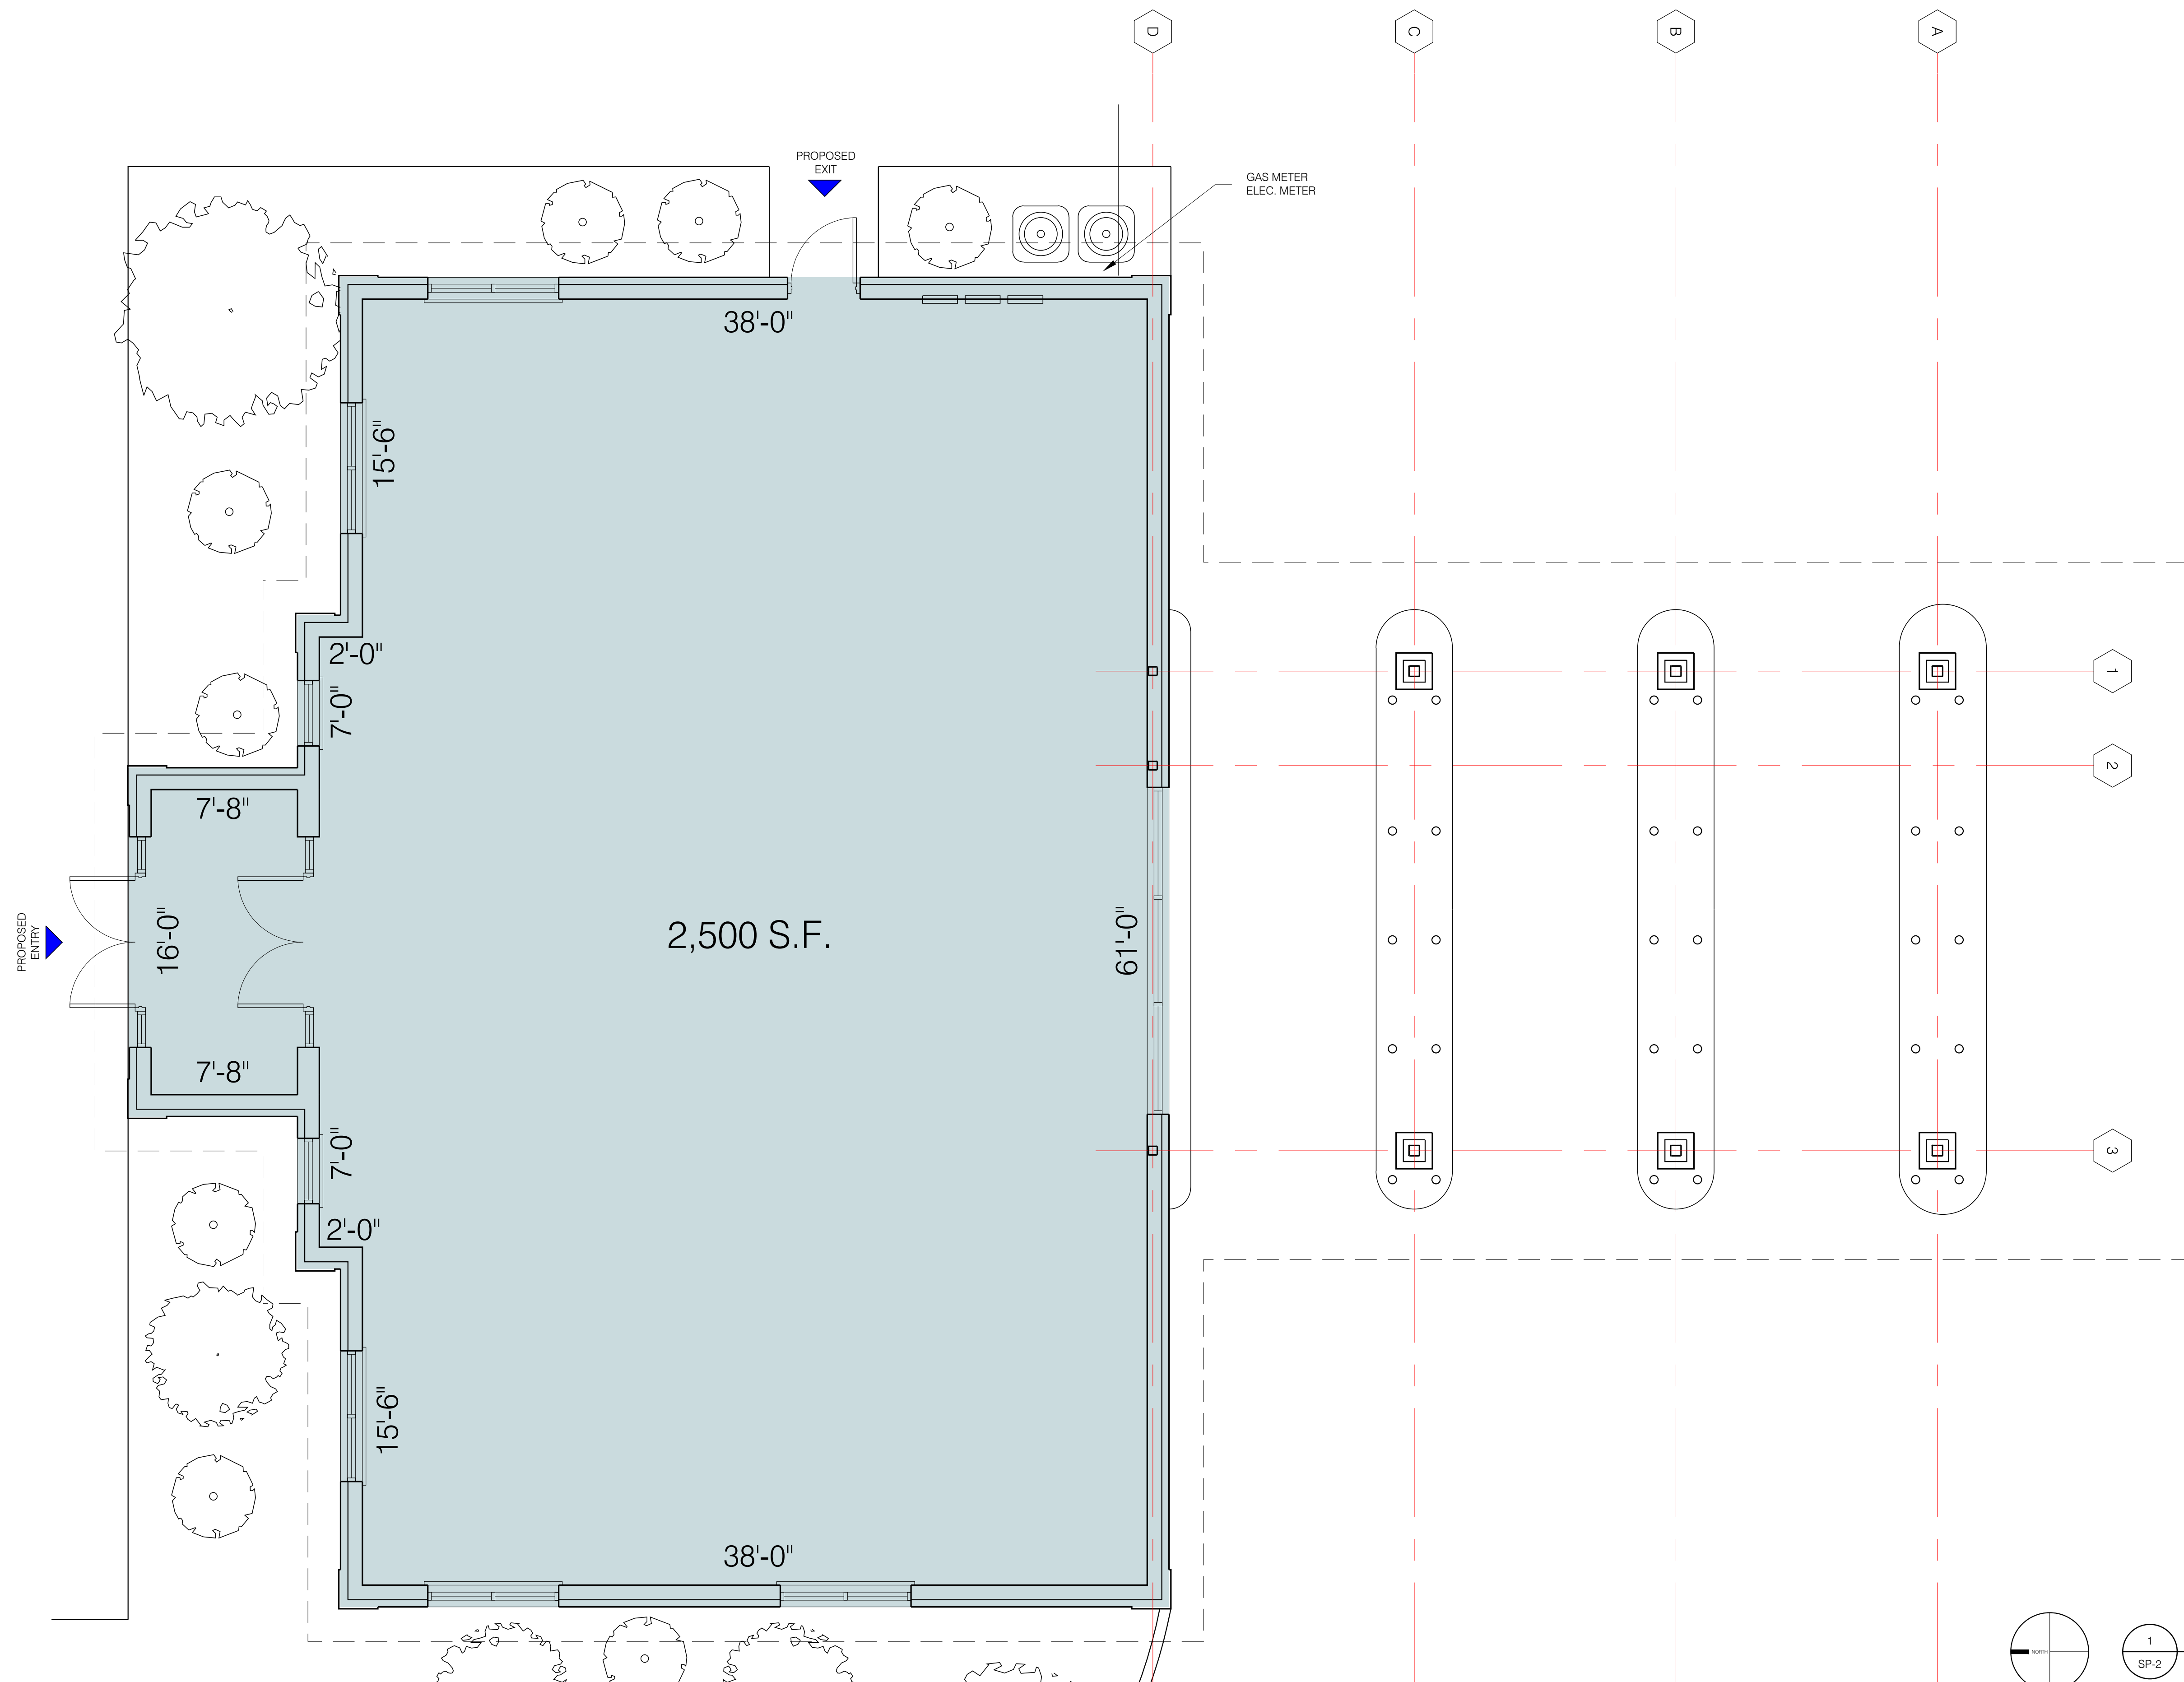

Macomb IL Commercial

1661 E Jackson
Macomb, IL 61452

SITE PLAN SUMMARY

SITE AREA	63,346 S.F. 1.500 ACRE
PARKING SPACES	17
BUILDING AREA	2,500 S.F.

the CARRINGTON
company

THIS DRAWING IS FOR GENERAL INFORMATION PURPOSES ONLY. ANY AND ALL FEATURES, MATTERS AND OTHER INFORMATION DEPICTED HEREON OR CONTAINED HEREIN ARE FOR ILLUSTRATIVE PURPOSES ONLY.

SP-1

10/02/2023

Macomb IL Commercial

1661 E Jackson
Macomb, IL 61452

SITE PLAN SUMMARY

SITE AREA	63,346 S.F. 1.500 ACRE
PARKING SPACES	17
BUILDING AREA	2,500 S.F.

the CARRINGTON
company

THIS DRAWING IS FOR GENERAL INFORMATION PURPOSES ONLY. ANY AND ALL FEATURES, MATTERS AND OTHER INFORMATION DEPICTED HEREON OR CONTAINED HEREIN ARE FOR ILLUSTRATIVE PURPOSES ONLY.