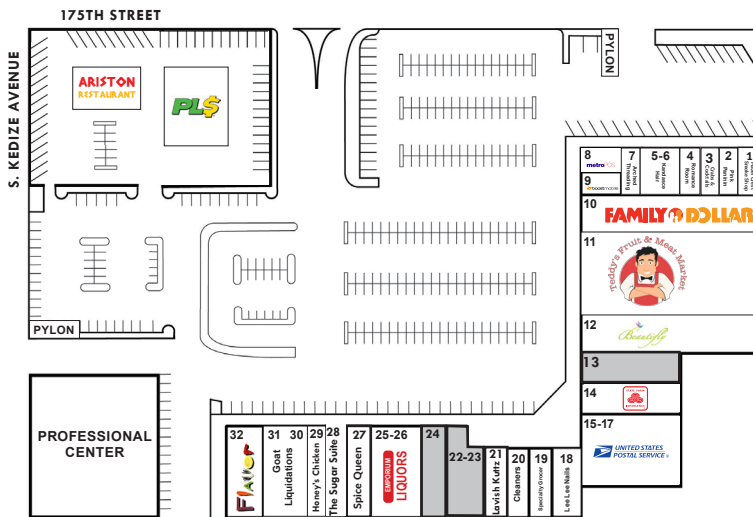

**Join the community's only full-service grocer!**

**PROPERTY/MARKET SUMMARY**

- 1,725 to 3,625 SF Available
- 96% LEASED Grocery Anchored center located in the heart of Hazel Crest
- The community's only full-service grocer, Teddy's Market
- Strong mix of local and national tenants
- 2 12" hoods in former bakery & former takeout pizza space available
- Join New Additions: Lavish Kuttz, Spice Queen, Hazel Crest Smoke Shop, & The Sugar Suite!

**PRICING**

- Asking Price | \$12-15 / SF / Year
- CAM & Tax | \$8.60
- Up to 36,000 Vehicles Per Day

**COME JOIN**

**3-MILE DEMOGRAPHICS**

**POPULATION:** 79,099  
**# HOUSEHOLDS:** 28,583  
**AVE HH INCOME:** \$84,216

**SITE PLAN**

#	S. KEDZIE AVE.	SF	TENANT
32	17575	4,000	Flavor Brunch
30-31	17569-71	6,099	d.d. GOAT
29	17565	1,700	Honey's Chicken
28	17563	2,700	Sugar Suite Events
27	17561	1,500	Spice Queen
26-25	17559	4,500	Emporium Liquors
<b>22-24</b>	<b>17553-55</b>	<b>3,625</b>	<b>AVAILABLE</b>
<b>24</b>	<b>17557</b>	<b>1,725</b>	<b>AVAILABLE</b>
21	17549	1,700	Lavish Kuttz
20	17547	1,800	Cleaners
19	17545	1,700	Specialty Grocer
18	17543	1,729	Lee Lee Nails
15-17	17541	8,250	U.S. Post Office
14	17537	1,200	State Farm Insurance
<b>13</b>	<b>17535</b>	<b>3,500</b>	<b>AVAILABLE</b>
12	17533	7,500	Beautifully
11	17531	13,682	Teddy's Market
10	17521	8,340	Family Dollar
9	17519	1,000	Boost Mobile
8	17517	1,000	Metro by T-Mobile
7	17515	1,000	Arched Threading & Waxing
5-6	17511	2,000	Kandase Hair Sauce
4	17509	750	Romance Room
3	17507	750	Crabs & Cocktails
2	17505	1,000	Pink Panini
1	17503	1,000	Hazel Crest Smoke Shop