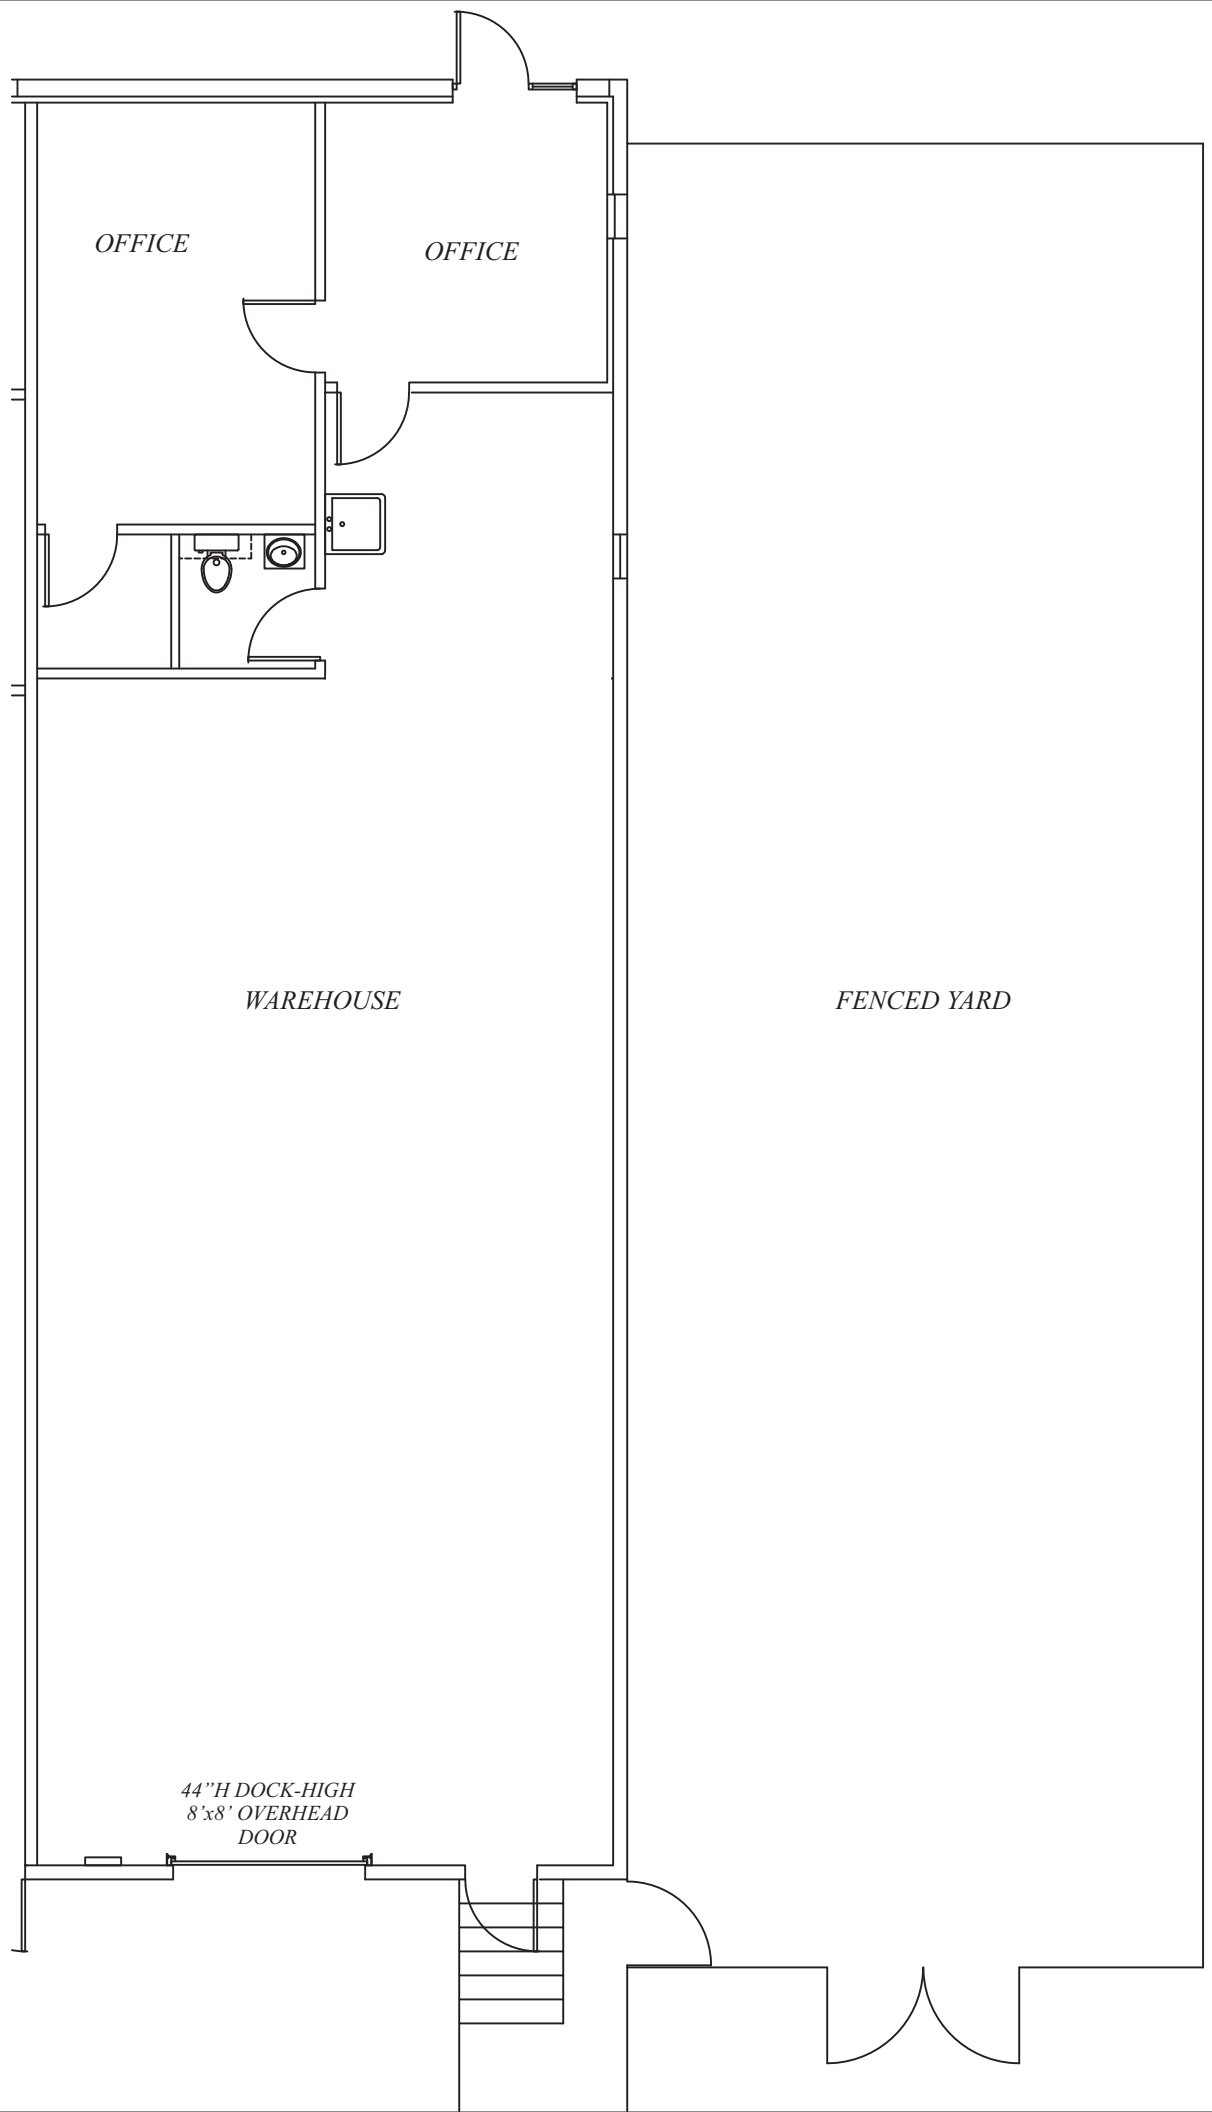

**8100 N. CLASSEN
SUITE 119
OKC, OK**

TOTAL SQ FT:
1,860 SF

OFFICE SPACE:
1. Heat & Air
2. 8'-0" ceilings

WAREHOUSE:
1. 13'-6" ceilings

FENCED YARD:
1,900 SF

1/8"=1'-0"