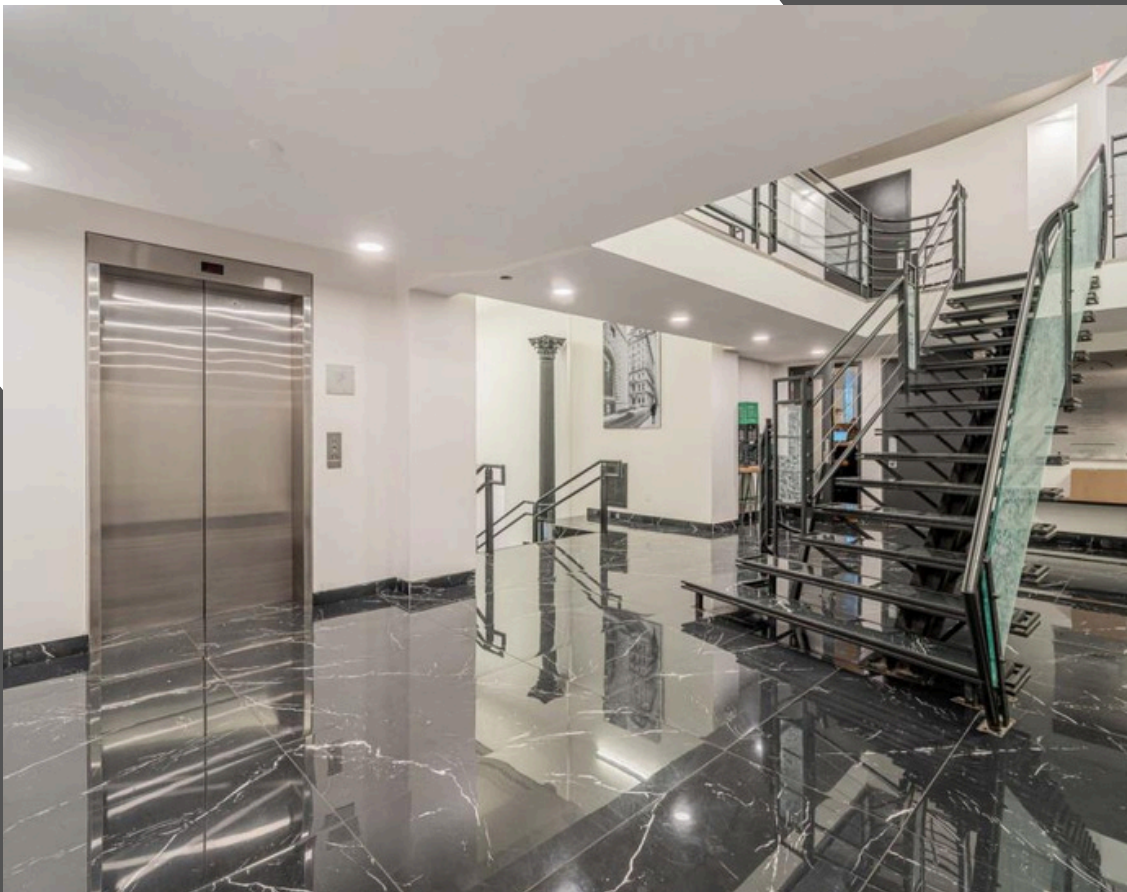

Faits Saillants Highlights

**Amazing location
in Old Montreal**

Availability | Disponibilit :

According to the leases | Selon les baux

Close to |   proximit :

Metro station Square Victoria
Restaurants, Palais de Justice
Highway 136 | L'autoroute 136

**Available offices | Bureaux
disponible:**

Suite 150, 350