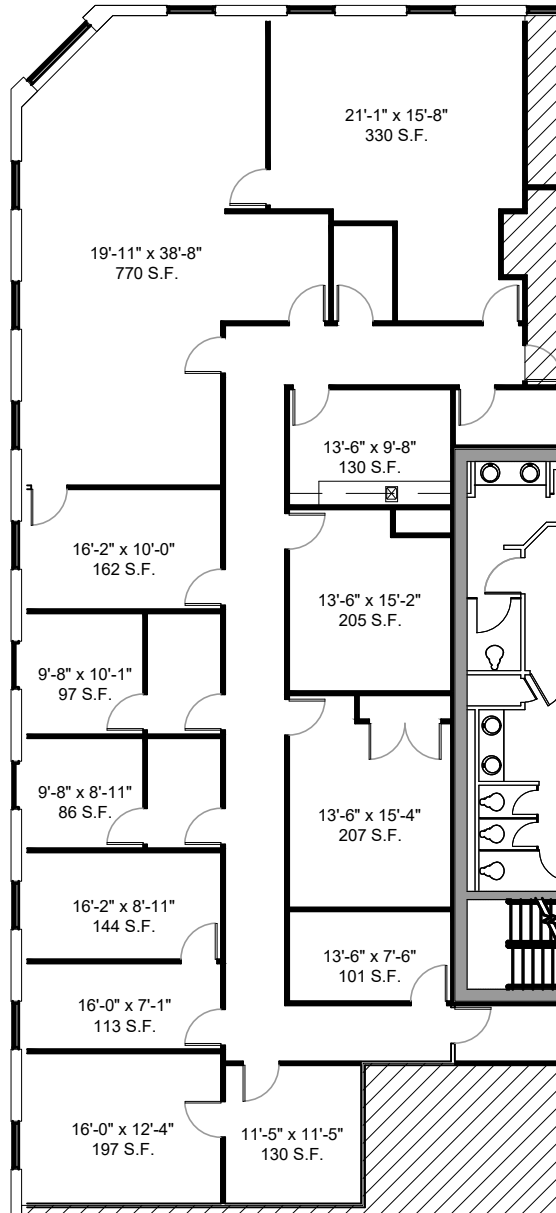

LOCATION PLAN
NOT TO SCALE

FLOOR PLAN-SUITE 1075

NOT TO SCALE

EPIC CENTER

301 N. MAIN
WICHITA, KS 67202

FLOOR: 10TH FLOOR ■ SUITE: 1075 ■ USABLE : 3,607 USF

Office Space Available
316-942-7940