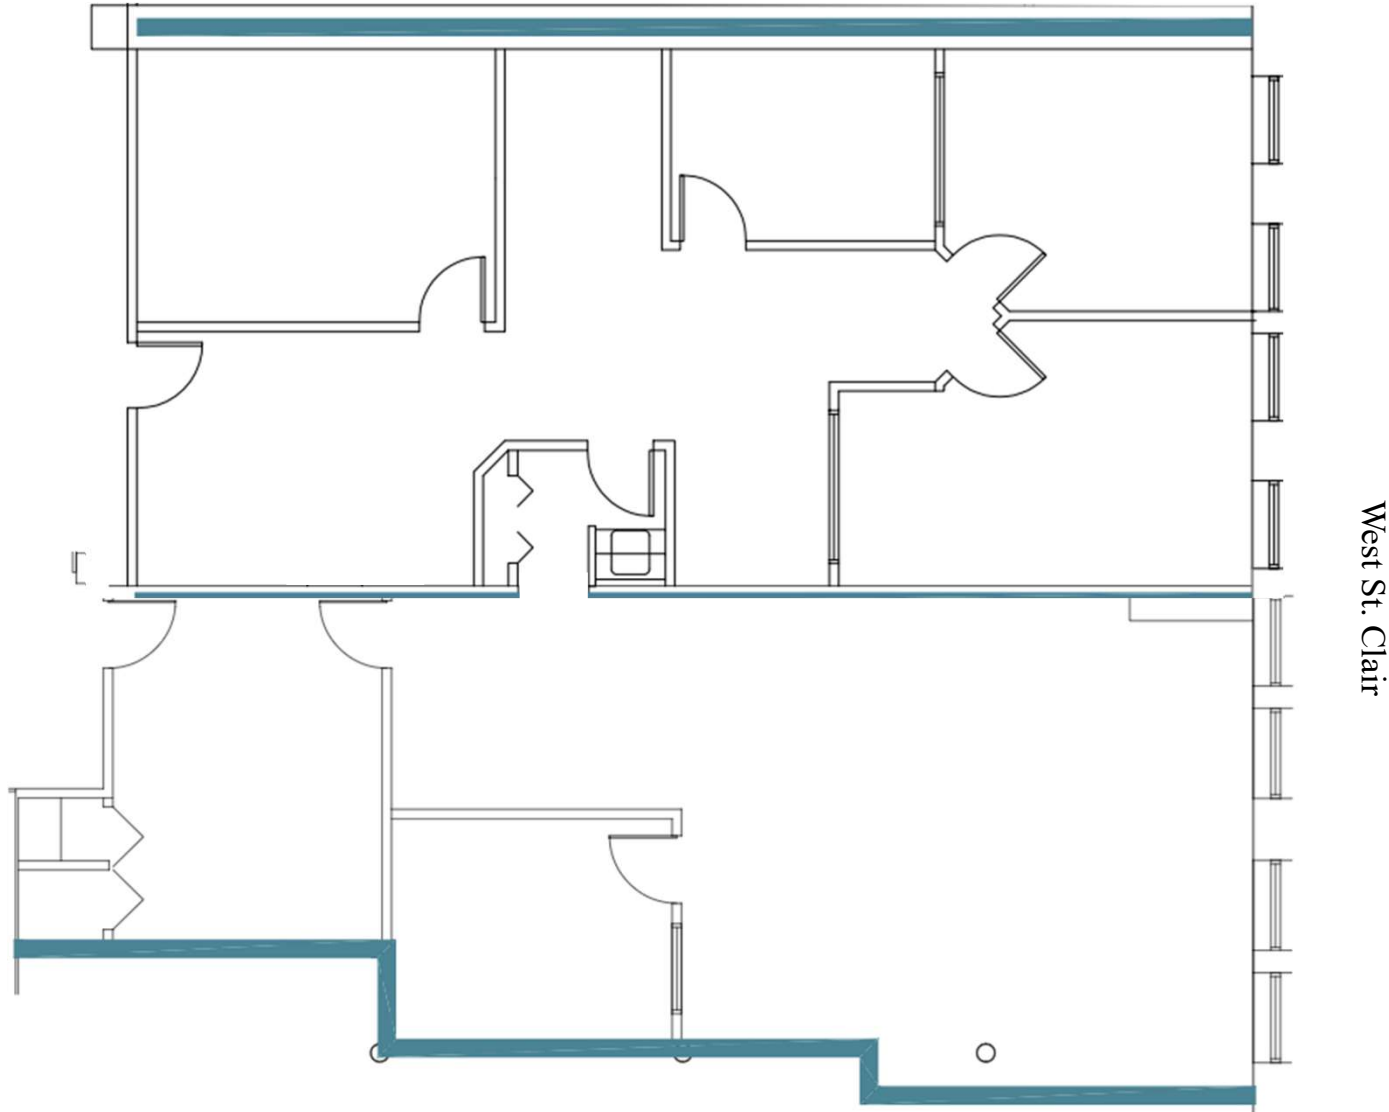

Hoyt Block Building

700 W St. Clair Avenue | Cleveland, OH 44113

Suite 316 & 318

2,780 Square Feet

Scroll to next page for contiguous suite

Hoyt Block Building

700 W St. Clair Avenue | Cleveland, OH 44113

Contiguous 3rd Floor

1,243 – 10,462 Square Feet

Suite	Size
302	1,286
310	4,041
312	2,355
316	1,537
318	1,243